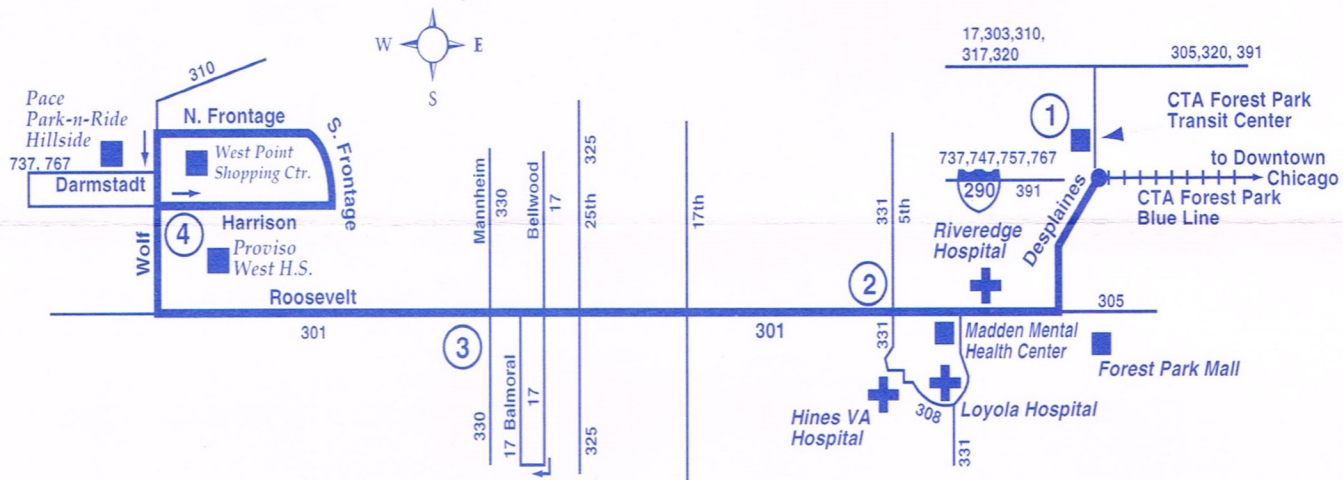

## Serving

**CTA Forest Park  
 Transit Center**

**Hines V.A.  
 Hospital**

**Proviso West  
 High School**

**West Point  
 Shopping Center**

**November 19, 2000**

**Daily Service**

# ROUTE 301 WEST ROOSEVELT ROAD

## WEEKDAY - WESTBOUND

①	②	③	④
FOREST PARK TRANSIT CENTER	ROOSEVELT FIFTH	ROOSEVELT MANNHEIM	HARRISON WOLF
5:35am	5:43am	5:52am	6:00am
6:05	6:13	6:22	6:30
6:35	6:43	6:52	7:00
6:55	7:03	7:12	7:20
7:15	7:23	7:32	7:40
7:35	7:43	7:52	8:00
7:55	8:03	8:12	8:20
8:15	8:23	8:32	8:40
8:35	8:43	8:52	9:00
9:35	9:43	9:52	10:00
10:35	10:43	10:52	11:00
11:35	11:43	11:52	12:00pm
12:35pm	12:43pm	12:52pm	1:00
1:35	1:43	1:52	2:00
2:35	2:43	2:52	3:00
3:05	3:13	3:22	3:30
3:35	3:43	3:52	4:00
-	3:48 ST	3:57 ST	-
3:45 S	3:53 S	4:02 S	-
3:55	4:03	4:12	4:20
4:15	4:23	4:32	4:40
4:35	4:43	4:52	5:00
4:55	5:03	5:12	5:20
5:15	5:23	5:32	5:40
5:35	5:43	5:52	6:00
5:55	6:03	6:12	6:20
6:15	6:23	6:31	6:38
6:35	6:43	6:51	6:58
7:05	7:13	7:21	7:28
7:35	7:43	7:51	7:58
8:35	8:43	8:51	8:58

S - Trip operates on school days only.

T - Trip departs 1st/Madison at 3:41p.m. and operates via Madison - 5th - Roosevelt - Mannheim on school days only.

Sunday service operates on Memorial Day, Fourth of July, Labor Day and New Year's Day.