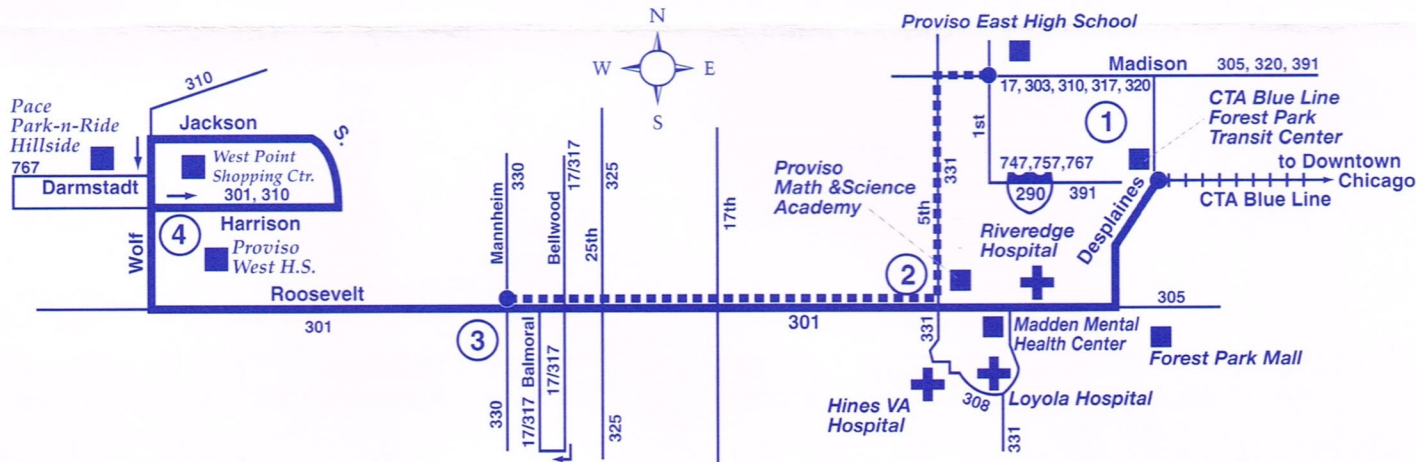

Major Destinations

**CTA Blue Line
Forest Park Transit
Center**

**Hines V.A.
Hospital**

**Proviso West
High School**

**West Point
Shopping Center**

Daily Service

November 23, 2008

Route 301

Effective Date
November 23, 2008

At the Forest Park Transit Center transfer to/from CTA Route 17 and Pace Routes 303, 305, 308, 310, 317, 318, 320, 391, 747, 757 and 767.

Note: At the Forest Park Transit Center the Route 301 bus stop is located on the north side of the station.

..... See trip marked "T" in the schedule which operates on school days only.

ROUTE 301 - ROOSEVELT ROAD

WEEKDAY - WESTBOUND

①	②	③	④
FOREST PARK TRANSIT CENTER	ROOSEVELT/FIFTH	ROOSEVELT/MANNHEIM	HARRISON/WOLF
5:35am	5:43am	5:52am	6:00am
6:05	6:13	6:22	6:30
6:35	6:43	6:52	7:00
6:55	7:03	7:12	7:20
7:15	7:23	7:32	7:40
7:35	7:43	7:52	8:00
7:55	8:03	8:12	8:20
8:15	8:23	8:32	8:40
8:35	8:43	8:52	9:00
9:35	9:43	9:52	10:00
10:35	10:43	10:52	11:00
11:35	11:43	11:52	12:00pm
12:35pm	12:43pm	12:52pm	1:00
1:35	1:43	1:52	2:00
2:35	2:43	2:52	3:00
3:05	3:13	3:22	3:30
-	3:27 ST	3:36 ST	-
3:35	3:43	3:52	4:00
3:35 S	3:43 S	3:52 S	4:00 S
3:55	4:03	4:12	4:20
4:15	4:23	4:32	4:40
4:35	4:43	4:52	5:00
4:55	5:03	5:12	5:20
5:15	5:23	5:32	5:40
5:35	5:43	5:52	6:00
5:55	6:03	6:12	6:20
6:15	6:23	6:31	6:38
6:35	6:43	6:51	6:58
7:05	7:13	7:21	7:28
8:35	8:43	8:51	8:58

S - Trip operates on school days only.

T - Trip departs 1st/Madison at 3:20p.m. and operates via Madison - 5th - Roosevelt - Mannheim on school days only.

Sunday service operates on Memorial Day, Fourth of July, Labor Day and New Year's Day.