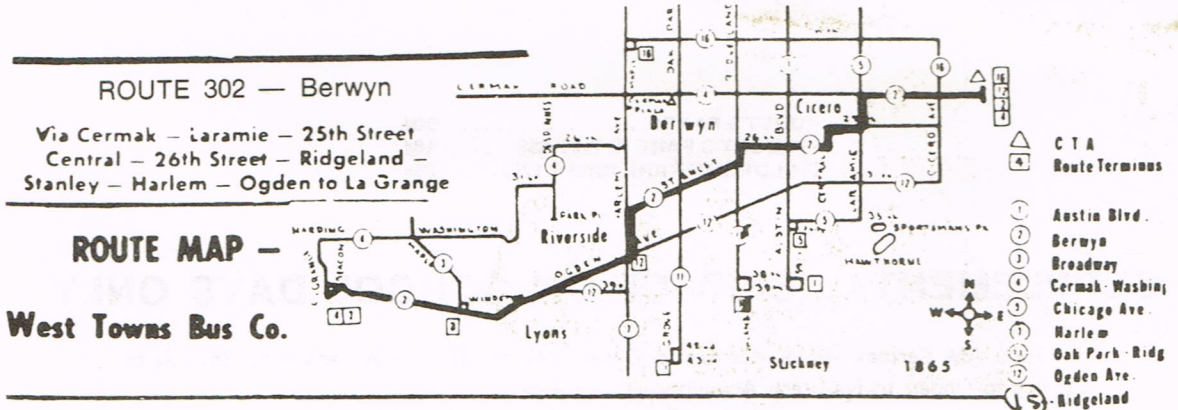

 SERVICE SHOWN IN THIS TIMETABLE
 IS SUBSIDIZED BY THE
 REGIONAL TRANSPORTATION AUTHORITY.

Route No. 302

ROUTE NO.302 — WEEKDAY SCHEDULE

EASTBOUND						WESTBOUND					
La Grange	Hrlm Ogden	Stan O.P.	26th Ridge	Cerm. Larm.	Cerm. Kent	Cerm. Kent	Cerm. Larm.	26th Ridge	Stan O.P.	Hrlm Ogden	La Grange
AM	AM	AM	AM	AM	AM	AM	AM	AM	AM	AM	AM
5:20	5:32	5:37	5:41	5:50	5:54	4:59	5:03	5:08	5:20
5:40	5:52	5:57	6:01	6:10	6:14	5:19	5:23	5:28	5:40
6:00	6:12	6:17	6:21	6:30	6:34	5:39	5:43	5:48	6:00
6:20	6:32	6:37	6:42	6:51	6:54	5:59	6:03	6:08	6:20
6:40	6:52	6:57	7:02	7:11	7:14	6:00	6:04	6:13	6:17	6:22	6:34
7:00	7:12	7:17	7:22	7:31	7:34	6:20	6:24	6:33	6:37	6:42	6:54
7:20	7:32	7:37	7:42	7:51	7:54	6:40	6:44	6:53	6:57	7:02	7:14
7:40	7:52	7:57	8:02	8:11	8:14	7:03	7:04	7:13	7:17	7:22	7:34
8:00	8:12	8:17	8:22	8:31	8:34	7:20	7:24	7:33	7:37	7:42	7:54
8:20	8:32	8:37	8:42	8:51	8:54	7:40	7:44	7:53	7:57	8:02	8:14
8:40	8:52	8:57	9:01	9:10	9:14	8:00	8:04	8:13	8:17	8:22	8:34
9:40	9:52	9:57	10:01	10:10	10:14	9:00	9:04	9:13	9:17	9:22	9:34
10:40	10:52	10:57	11:01	11:10	11:14	10:00	10:04	10:13	10:17	10:22	10:34
11:20	11:32	11:37	11:42	11:50	11:54	10:40	10:44	10:53	10:57	11:02	11:14
PM	PM	PM	PM	PM	PM	11:20	11:24	11:33	11:37	11:42	11:54
12:00	12:12	12:17	12:22	12:30	12:34	PM	PM	PM	PM	PM	PM
12:40	12:52	12:57	1:01	1:10	1:14	12:00	12:04	12:13	12:17	12:22	12:34
1:20	1:32	1:37	1:42	1:50	1:54	12:40	12:44	12:53	12:57	1:02	1:14
2:00	2:12	2:17	2:22	2:30	2:34	1:20	1:24	1:33	1:37	1:42	1:54
2:40	2:52	2:57	3:01	3:10	3:14	2:00	2:04	2:13	2:17	2:22	2:34
3:20	3:32	3:37	3:42	3:51	3:54	2:40	2:44	2:53	2:57	3:02	3:14
3:50	4:02	4:07	4:12	4:21	4:24	3:10	3:16	3:25	3:30	3:35	3:47
4:20	4:32	4:37	4:42	4:51	4:54	3:40	3:46	3:55	4:00	4:05	4:17
5:00	5:12	5:17	5:22	5:31	5:34	4:20	4:24	4:33	4:37	4:42	4:54
5:20	5:32	5:37	5:42	5:51	5:54	4:40	4:44	4:53	5:00	5:05	5:17
5:34	5:46	5:50	5:55	5:00	5:04	5:13	5:17	5:22	5:34
6:09	6:21	6:26	6:31	6:40	6:44	5:35	5:39	5:48	5:52	5:57	6:09
6:34	6:46	6:50	6:56	7:05	7:09	6:00	6:04	6:13	6:17	6:22	6:34