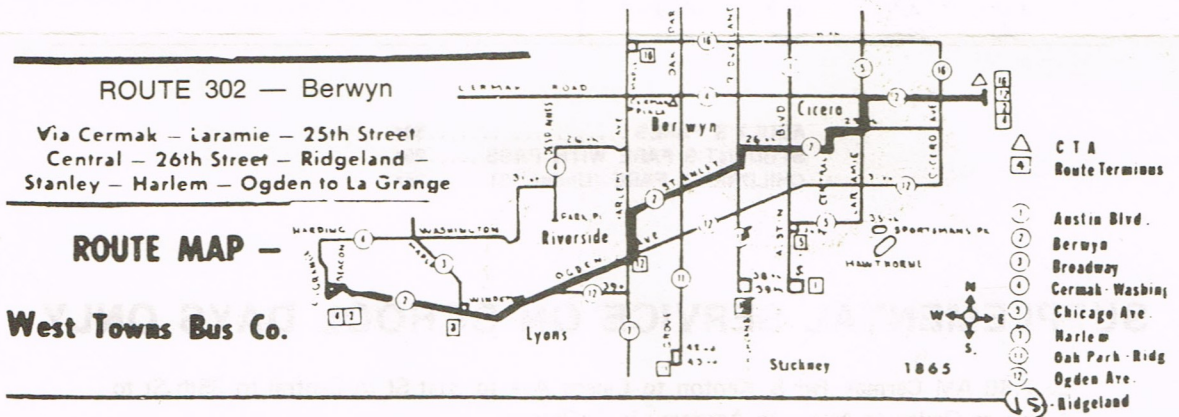

FOR CHARTERED BUSES
CALL 383-3073

Route No. 302

ROUTE NO.302 — WEEKDAY SCHEDULE

EASTBOUND						WESTBOUND					
La Grange	Hrlm Ogden	Stan O.P.	26th Ridge	Cerm. Larm.	Cerm. Kent	Cerm. Kent	Cerm. Larm.	26th Ridge	Stan O.P.	Hrlm Ogden	La Grange
AM	AM	AM	AM	AM	AM	AM	AM	AM	AM	AM	AM
5:20	5:32	5:37	5:41	5:50	5:54	4:59	5:03	5:08	5:20
5:40	5:52	5:57	6:01	6:10	6:14	5:19	5:23	5:28	5:40
6:00	6:12	6:17	6:21	6:30	6:34	5:39	5:43	5:48	6:00
6:20	6:32	6:37	6:42	6:51	6:54	5:59	6:03	6:08	6:20
6:40	6:52	6:57	7:02	7:11	7:14	6:00	6:04	6:13	6:17	6:22	6:34
7:00	7:12	7:17	7:22	7:31	7:34	6:20	6:24	6:33	6:37	6:42	6:54
7:20	7:32	7:37	7:42	7:51	7:54	6:40	6:44	6:53	6:57	7:02	7:14
7:40	7:52	7:57	8:02	8:11	8:14	7:03	7:07	7:13	7:17	7:22	7:34
8:00	8:12	8:17	8:22	8:31	8:34	7:20	7:24	7:33	7:37	7:42	7:54
8:20	8:32	8:37	8:42	8:51	8:54	7:40	7:44	7:53	7:57	8:02	8:14
8:40	8:52	8:57	9:01	9:10	9:14	8:00	8:04	8:13	8:17	8:22	8:34
9:40	9:52	9:57	10:01	10:10	10:14	9:00	9:04	9:13	9:17	9:22	9:34
10:40	10:52	10:57	11:01	11:10	11:14	10:00	10:04	10:13	10:17	10:22	10:34
11:20	11:32	11:37	11:42	11:50	11:54	10:40	10:44	10:53	10:57	11:02	11:14
PM	PM	PM	PM	PM	PM	11:20	11:24	11:33	11:37	11:42	11:54
12:00	12:12	12:17	12:22	12:30	12:34	PM	PM	PM	PM	PM	PM
12:40	12:52	12:57	1:01	1:10	1:14	12:00	12:04	12:13	12:17	12:22	12:34
1:20	1:32	1:37	1:42	1:50	1:54	12:40	12:44	12:53	12:57	1:02	1:14
2:00	2:12	2:17	2:22	2:30	2:34	1:20	1:24	1:33	1:37	1:42	1:54
2:40	2:52	2:57	3:01	3:10	3:14	2:00	2:04	2:13	2:17	2:22	2:34
3:20	3:32	3:37	3:42	3:51	3:54	2:40	2:44	2:53	2:57	3:02	3:14
3:50	4:02	4:07	4:12	4:21	4:24	3:10	3:16	3:25	3:30	3:35	3:47
4:20	4:32	4:37	4:42	4:51	4:54	3:40	3:46	3:55	4:00	4:05	4:17
5:00	5:12	5:17	5:22	5:31	5:34	4:20	4:24	4:33	4:37	4:42	4:54
5:20	5:32	5:37	5:42	5:51	5:54	4:40	4:44	4:53	5:00	5:05	5:17
5:34	5:46	5:50	5:55	5:00	5:04	5:13	5:17	5:22	5:34
6:09	6:21	6:26	6:31	6:40	6:44	5:35	5:39	5:48	5:52	5:57	6:09
6:34	6:46	6:50	6:56	7:05	7:09	6:00	6:04	6:13	6:17	6:22	6:34