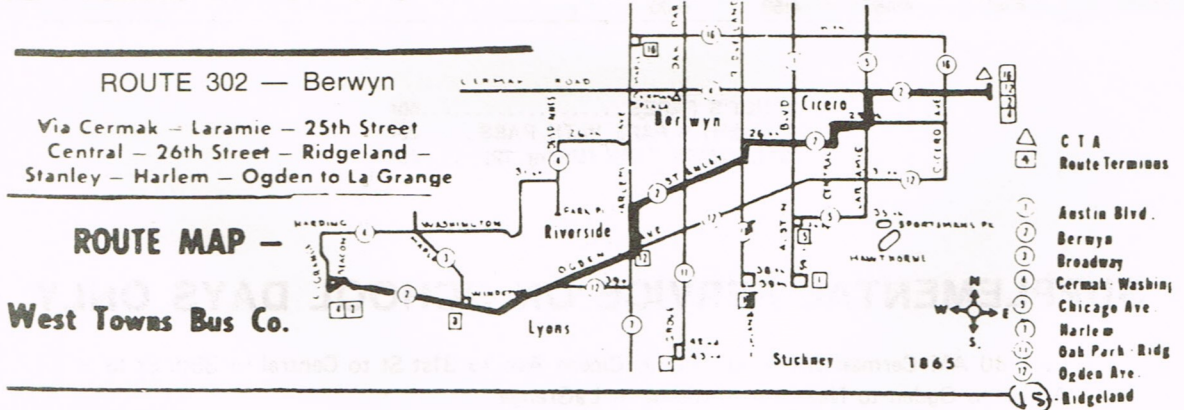

EASTBOUND						WESTBOUND					
La Grange	Hrlm Ogden	Stan O.P.	26th Ridge	Cerm. Larm.	Cerm. Kent	Cerm. Kent	Cerm. Larm.	26th Ridge	Stan O.P.	Hrlm Ogden	La Grange
AM	AM	AM	AM	AM	AM	AM	AM	AM	AM	AM	AM
5:20	5:32	5:37	5:41	5:50	5:54	.....	.....	4:59	5:03	5:08	5:20
5:40	5:52	5:57	6:01	6:10	6:14	.....	.....	5:19	5:23	5:28	5:40
6:00	6:12	6:17	6:21	6:30	6:34	.....	.....	5:39	5:43	5:48	6:00
6:20	6:32	6:37	6:42	6:51	6:54	.....	.....	5:59	6:03	6:08	6:20
6:40	6:52	6:57	7:02	7:11	7:14	6:00	6:04	6:13	6:17	6:22	6:34
7:00	7:12	7:17	7:22	7:31	7:34	6:20	6:24	6:33	6:37	6:42	6:54
7:20	7:32	7:37	7:42	7:51	7:54	6:40	6:44	6:53	6:57	7:02	7:14
7:40	7:52	7:57	8:02	8:11	8:14	7:03	7:07	7:13	7:17	7:22	7:34
8:00	8:12	8:17	8:22	8:31	8:34	7:20	7:24	7:33	7:37	7:42	7:54
8:20	8:32	8:37	8:42	8:51	8:54	7:40	7:44	7:53	7:57	8:02	8:14
8:40	8:52	8:57	9:01	9:10	9:14	8:00	8:04	8:13	8:17	8:22	8:34
9:40	9:52	9:57	10:01	10:10	10:14	9:00	9:04	9:13	9:17	9:22	9:34
10:40	10:52	10:57	11:01	11:10	11:14	10:00	10:04	10:13	10:17	10:22	10:34
11:20	11:32	11:37	11:42	11:50	11:54	10:40	10:44	10:53	10:57	11:02	11:14
PM	PM	PM	PM	PM	PM	11:20	11:24	11:33	11:37	11:42	11:54
12:00	12:12	12:17	12:22	12:30	12:34	PM	PM	PM	PM	PM	PM
12:40	12:52	12:57	1:01	1:10	1:14	12:00	12:04	12:13	12:17	12:22	12:34
1:20	1:32	1:37	1:42	1:50	1:54	12:40	12:44	12:53	12:57	1:02	1:14
2:00	2:12	2:17	2:22	2:30	2:34	1:20	1:24	1:33	1:37	1:42	1:54
2:40	2:52	2:57	3:01	3:10	3:14	2:00	2:04	2:13	2:17	2:22	2:34
3:20	3:32	3:37	3:42	3:51	3:54	2:40	2:44	2:53	2:57	3:02	3:14
3:50	4:02	4:07	4:12	4:21	4:24	3:10	3:16	3:25	3:30	3:35	3:47
4:20	4:32	4:37	4:42	4:51	4:54	3:40	3:46	3:55	4:00	4:05	4:17
5:00	5:12	5:17	5:22	5:31	5:34	4:15	4:19	4:27	4:32	4:37	4:49
5:20	5:32	5:37	5:42	5:51	5:54	4:40	4:44	4:53	5:00	5:05	5:17
5:34	5:46	5:50	5:55	6:04	6:07	5:00	5:04	5:13	5:17	5:22	5:34
6:09	6:21	6:26	6:31	6:40	6:44	5:35	5:39	5:48	5:52	5:57	6:09
6:34	6:46	6:50	6:56	7:05	7:09	6:00	6:04	6:13	6:17	6:22	6:34
7:04	7:16	7:21	7:26	.....	.....	6:30	6:34	6:43	6:47	6:52	7:04

NO SUNDAY OR HOLIDAY OPERATION

**NEW EXACT FARE SYSTEM
DRIVER HAS NO CHANGE**

VISIT BROOKFIELD ZOO — OPEN EVERYDAY OF THE YEAR
DIRECT BUS TO ZOO. CERMAK ROUTE NO. 4 BUS, TO GOLF ROAD.

BUS CARD ADVERTISING FOR INFORMATION TELEPHONE 383-3073	LOST & FOUND PHONE 383-3073
FOR MORE EFFICIENT SERVICE & SAFETY 1) Signal approaching bus to stop. 2) Have correct fare ready. 3) Be seated as soon as possible. 4) Relax and enjoy the ride. 5) When leaving, never cross the street without looking both ways.	ATHLETIC EVENTS...PICNICS... CHURCHES...SCHOOLS...INDUSTRIAL GROUPS FOR CHARTER INFORMATION TELEPHONE 383-3073