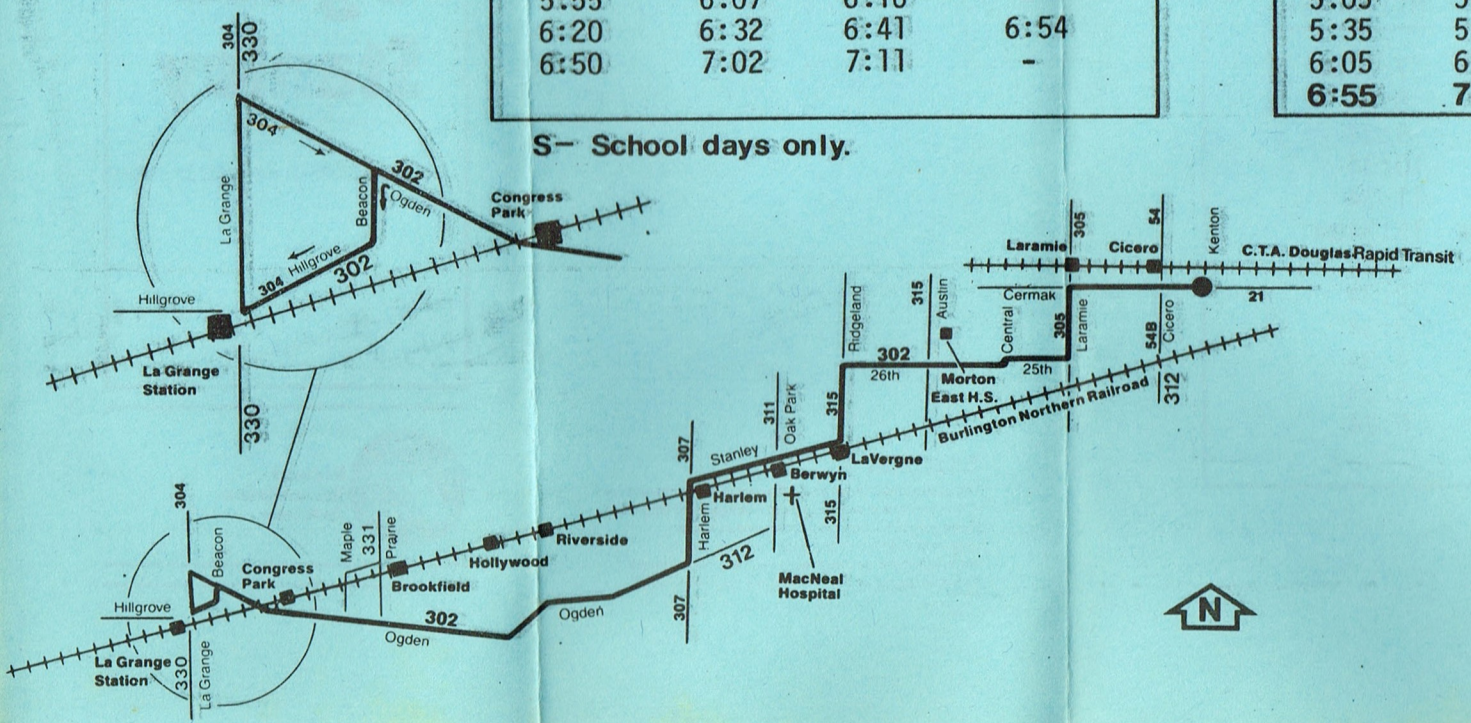

302 OGDEN/STANLEY EASTBOUND			
WEEKDAY			
La Grange Hillgrove	Harlem Ogden	26th Ridgeland	Cermak Kenton
5:50am	6:02am	6:11am	6:24am
6:20	6:32	6:41	6:54
6:50	7:02	7:11	7:24
7:20	7:32	7:41	7:54
7:50	8:02	8:11	8:24
8:20	8:32	8:41	8:54
9:20	9:32	9:41	9:54
10:20	10:32	10:41	10:54
11:20	11:32	11:41	11:54
12:20pm	12:32pm	12:41pm	12:54pm
1:20	1:32	1:41	1:54
2:20	2:32	2:41	2:54
3:15S	3:27S	-	-
3:20	3:32	3:41	3:54
3:50	4:02	4:11	4:24
4:25	4:37	4:46	4:59
4:55	5:07	5:16	5:29
5:25	5:37	5:46	5:59
5:55	6:07	6:16	-
6:20	6:32	6:41	6:54
6:50	7:02	7:11	-

302 OGDEN/STANLEY WESTBOUND			
WEEKDAY			
Cermak Kenton	26th Ridgeland	Harlem Ogden	La Grange Hillgrove
-	5:29am	5:38am	5:50am
6:00am	6:13	6:22	6:34
6:30	6:43	6:52	7:04
7:00	7:13	7:22	7:34
7:30	7:43	7:52	8:04
-	-	8:00S	8:12S
8:00	8:13	8:22	8:34
9:00	9:13	9:22	9:34
10:00	10:13	10:22	10:34
11:00	11:13	11:22	11:34
12:00pm	12:13pm	12:22pm	12:34pm
1:00	1:13	1:22	1:34
2:00	2:13	2:22	2:34
2:30	2:43	2:52	3:04
3:00	3:13	3:22	3:34
3:30	3:43	3:52	4:04
4:06	4:19	4:28	4:40
4:35	4:48	4:57	5:09
5:05	5:18	5:27	5:39
5:35	5:48	5:57	6:09
6:05	6:18	6:27	6:39
6:55	7:08	7:17	-

S- School days only.

Operated by
RTA / West Towns

For lost and found
information call: 383-3073