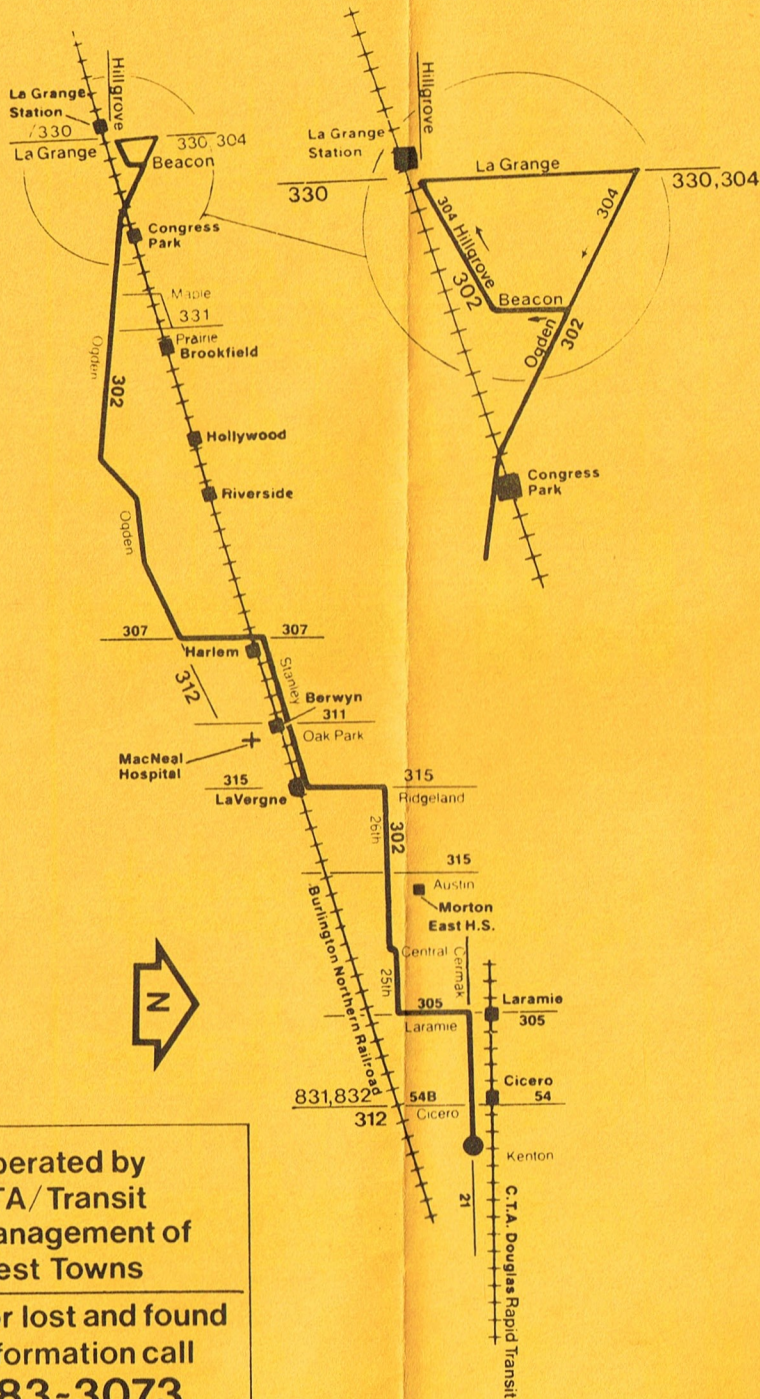

**RTA MONTHLY
GET-AROUND TICKETS**

For more information and the
nearest sales location, call
toll-free 1-800-972-7000.

RTA Travel Information is available
24 hours a day. For better service
call between 6 pm and 6 am.

Operated by
RTA/Transit
Management of
West Towns

For lost and found
information call
383-3073

Bus will stop upon signal to driver at any intersection along the route where it is safe to do so.

302 Ogden/ Stanley

Serving

- Douglas Rapid Transit
- Morton East High School
- Mac Neal Hospital

Revised Service
September 12, 1983

ROUTE 302 OGDEN/STANLEY

WEEKDAY

EASTBOUND

①	②	③	④
LAGRANGE BN	OGDEN HARLEM	RIDGELAND 26	CERMAK KENTON
5:56am	6:07am	6:15am	6:28am
6:40	6:52	7:01	7:14
7:16	7:28	7:37	7:50
7:50	8:02	8:11	8:24
8:32	8:44	8:53	9:05
9:25	9:37	9:46	9:59
10:25	10:37	10:46	10:59
11:25	11:37	11:46	11:59
12:25pm	12:37pm	12:46pm	12:59pm
1:25	1:37	1:46	1:59
2:25	2:37	2:46	2:59
3:13	3:24	-	-
3:20	3:32	3:41	3:54
3:36	3:47	-	-
4:00	4:12	4:21	4:34
4:32	4:44	4:53	5:06
5:02	5:14	5:23	5:36
5:45	5:57	6:06	6:19
6:30	6:42	6:51	7:04

SATURDAY

EASTBOUND

①	②	③	④
LAGRANGE BN	OGDEN HARLEM	RIDGELAND 26	CERMAK KENTON
7:35am	7:47am	7:56am	8:09am
8:25	8:37	8:46	8:59
9:20	9:32	9:41	9:55
10:20	10:32	10:41	10:55
11:20	11:32	11:41	11:55
12:20pm	12:32pm	12:41pm	12:55pm
1:20	1:32	1:41	1:55
2:20	2:32	2:41	2:55
3:20	3:32	3:41	3:55
4:20	4:32	4:41	4:55
5:20	5:32	5:41	5:55
6:20	6:32	6:44	-