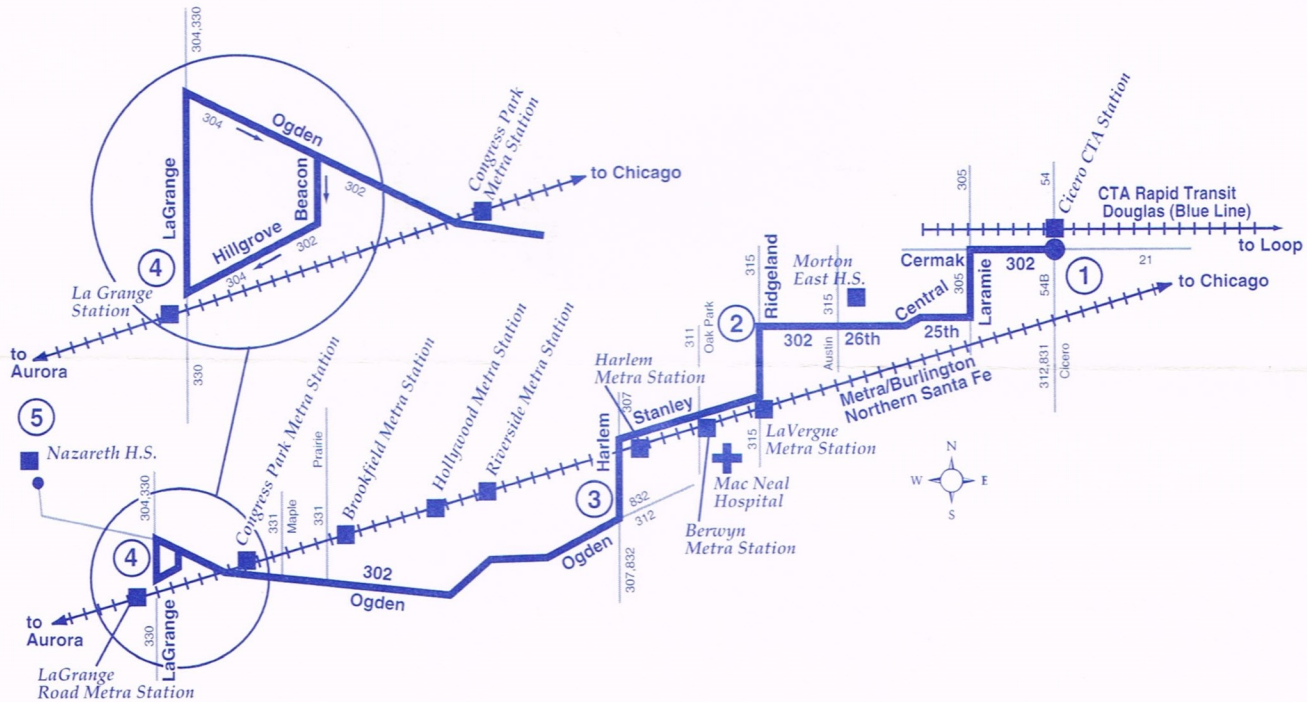

<http://www.pacebus.com>

pace

302

**Ogden/
Stanley**

Suburban Bus Service

Serving

**CTA Rapid Transit
Douglas Blue Line**

**Morton East
High School**

Mac Neal Hospital

**LaGrange Road
Metra/BNSF/
Amtrak Station**

November 23, 1998

Mon. - Sat. Service

ROUTE 302 OGDEN / STANLEY

WEEKDAY - WESTBOUND

①	②	③	④	⑤
CERMAK CICERO	RIDGELAND 26TH ST.	HARLEM OGDEN	LAGRANGE HILLGROVE	NAZARETH ACADEMY
6:06am	6:19am	6:28am	6:40am	-
6:36	6:49	6:58	7:10	-
7:06	7:19	7:28	7:40	-
-	-	7:39 AS	7:51 AS	7:57am AS
7:36	7:49	7:58	8:10	-
8:06	8:19	8:28	8:40	-
8:36	8:49	8:58	9:10	-
9:11	9:23	9:32	9:44	-
10:11	10:23	10:32	10:44	-
11:11	11:23	11:32	11:44	-
12:11pm	12:23pm	12:32pm	12:44pm	-
1:11	1:23	1:32	1:44	-
2:11	2:23	2:32	2:44	-
2:41	2:53	3:02	3:14	-
3:11	3:23	3:32	3:44	-
3:41	3:53	4:02	4:14	-
4:11	4:23	4:32	4:44	-
4:41	4:53	5:02	5:14	-
5:11	5:23	5:32	5:44	-
5:41	5:53	6:02	6:14	-
6:30	6:42	6:51	7:03	-

SATURDAY - EASTBOUND

④	③	②	①
LAGRANGE HILLGROVE	OGDEN HARLEM	RIDGELAND 26TH	CERMAK CICERO
7:30am	7:42am	7:51am	8:05am
8:30	8:42	8:51	9:05
9:30	9:42	9:51	10:05
10:33	10:45	10:54	11:08
11:33	11:45	11:54	12:08pm
12:33pm	12:45pm	12:54pm	1:08
1:33	1:45	1:54	2:08
2:33	2:45	2:54	3:08
3:33	3:45	3:54	4:08
4:33	4:45	4:54	5:08
5:33	5:45	5:54	6:08
6:33	6:45	6:54	7:08 L

11/16/98

A - Comes from or continues to Route 312 (Ogden - 31st).

L - Trip ends at 54th Avenue/Cermak Rd.

S - This trip operates school days only.

No Sunday or holiday service.