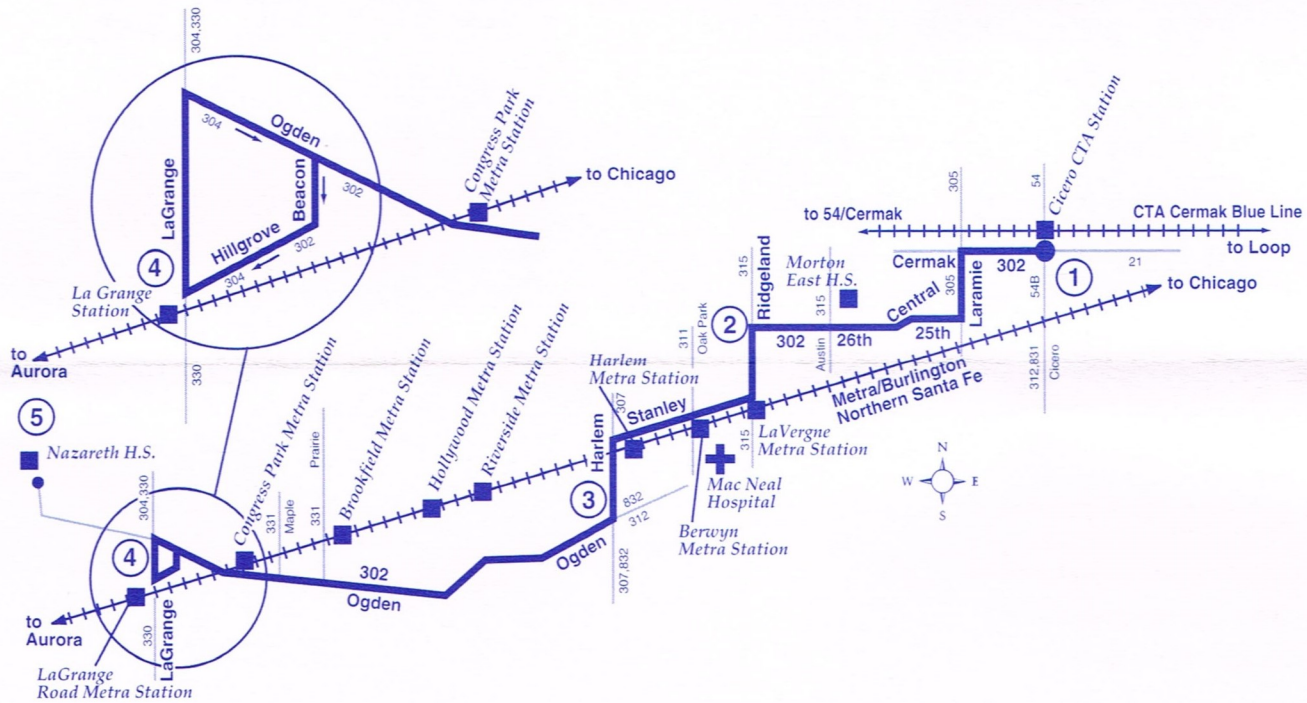

pace

302

Ogden/Stanley

Suburban Bus Service

Serving

Cicero CTA Station
Cermak Blue Line

Morton East High School

Mac Neal Hospital

LaGrange Road Metra/Amtrak Station

September 5, 2000
Mon. - Sat. Service

ROUTE 302 OGDEN / STANLEY

WEEKDAY - WESTBOUND

① CERMAK CICERO	② RIDGELAND 26TH ST.	③ HARLEM OGDEN	④ LAGRANGE HILLGROVE	⑤ NAZARETH ACADEMY
6:06am	6:19am	6:28am	6:40am	-
6:36	6:49	6:58	7:10	-
7:06	7:19	7:28	7:40	-
-	-	7:39 AS	7:51 AS	7:57am AS
7:36	7:49	7:58	8:10	-
8:06	8:19	8:28	8:40	-
8:36	8:49	8:58	9:10	-
9:11	9:23	9:32	9:44	-
10:11	10:23	10:32	10:44	-
11:11	11:23	11:32	11:44	-
12:11pm	12:23pm	12:32pm	12:44pm	-
1:11	1:23	1:32	1:44	-
2:11	2:23	2:32	2:44	-
2:41	2:53	3:02	3:14	-
3:11	3:23	3:32	3:44	-
3:41	3:53	4:02	4:14	-
4:11	4:23	4:32	4:44	-
4:41	4:53	5:02	5:14	-
5:11	5:23	5:32	5:44	-
5:41	5:53	6:02	6:14	-
6:30	6:42	6:51	7:03	-

SATURDAY - WESTBOUND

① CERMAK CICERO	② RIDGELAND 26TH	③ OGDEN HARLEM	④ LAGRANGE HILLGROVE
6:45am	6:58am	7:07am	7:20am
7:45	7:58	8:07	8:20
8:45	8:58	9:07	9:20
9:45	9:58	10:07	10:20
10:45	10:58	11:07	11:20
11:45	11:58	12:07pm	12:20pm
12:45pm	12:58pm	1:07	1:20
1:45	1:58	2:07	2:20
2:45	2:58	3:07	3:20
3:45	3:58	4:07	4:20
4:45	4:58	5:07	5:20
5:45	5:58	6:07	6:20

8-10-00

A - Comes from or continues to Route 312 (Ogden - 31st).

L - Trip ends at 54th Avenue/Cermak Rd.

S - This trip operates school days only.

No Sunday or holiday service.