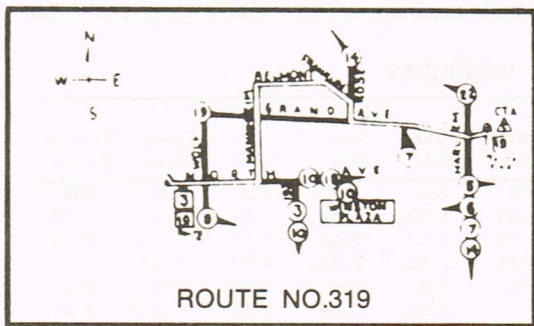

ROUTE NO.303 — WEEKDAY

NORTHBOUND						SOUTHBOUND					
Cerm Plaza	Prairie Ogden	Cerm 17th	Mad 19th	Lake 19th	North 19th	North 19th	Lake 19th	Mad 19th	Cerm 17th	Cerm Plaza	Prairie Ogden
AM	AM	AM	AM	AM	AM	AM	AM	AM	AM	AM	AM
.....	6:15	6:23	6:31	6:35	6:39	6:45	6:50	6:54	7:01	7:10
.....	7:15	7:23	7:31	7:35	7:39	7:45	7:50	7:54	8:01	8:10
.....	8:15	8:23	8:31	8:35	8:39	8:45	8:50	8:54	9:01	9:10
PM	PM	PM	PM	PM	PM	PM	PM	PM	PM	PM	PM
2:40	2:48	2:56	3:00	3:05	3:09	3:17	3:25*	3:41
3:25*	3:45	3:55	4:03	4:07	4:11	4:20	4:30	4:34	4:42	4:50†
5:05	5:13	5:21	5:25	5:30	5:38	5:44†	5:48	5:56	6:04†
6:14						

* - Harlem to Ogden to Prairie(then North) † - Via Ogden to Harlem to Cermak

NO SUNDAY OR HOLIDAY OPERATION

NEW EXACT FARE SYSTEM
DRIVER HAS NO CHANGE

VISIT BROOKFIELD ZOO — OPEN EVERYDAY OF THE YEAR
DIRECT BUS TO ZOO CERMAK ROUTE NO 4 BUS, TO GOLF ROAD

ROUTE 319 — SATURDAY SCHEDULE

WEST BOUND						EAST BOUND					
Grand Nord	Grand That	Grand Rose	Grand Mann	Grand Wolf	Wolf North	Wolf North	Wolf Grand	Grand Mann	Grand Rose	Grand That	Grand Nord
7:30	7:36	7:44	7:49	7:52	7:57	7:00	—	7:08	7:12	7:21	7:27
8:30	8:36	8:44	8:49	8:52	8:57	8:00	—	8:08	8:12	8:21	8:27
9:30	9:36	9:44	9:49	9:52	9:57	9:00	—	9:08	9:12	9:21	9:27
10:30	10:36	10:44	10:49	10:52	10:57	10:00	—	10:08	10:12	10:21	10:27
11:30	11:36	11:44	11:49	11:52	11:57	11:00	—	11:08	11:12	11:21	11:27
PM	PM	PM	PM	PM	PM	PM	PM	PM	PM	PM	PM
12:30	12:36	12:44	12:49	12:52	12:57	12:00	—	12:08	12:12	12:21	12:27
1:30	1:36	1:44	1:49	1:52	1:57	1:00	—	1:08	1:12	1:21	1:27
2:30	2:36	2:44	2:49	2:52	2:57	2:00	—	2:08	2:12	2:21	2:27
3:30	3:36	3:44	3:49	3:52	3:57	3:00	—	3:08	3:12	3:21	3:27
4:30	4:36	4:44	4:49	4:52	4:57	4:00	—	4:08	4:12	4:21	4:27
5:30	5:36	5:44	5:49	5:52	5:57	5:00	—	5:08	5:12	5:21	5:27
6:30	6:36	6:44	6:49	6:52	6:57	6:00	—	6:08	6:12	6:21	6:27
						7:00	—	7:08	7:12	7:21	7:27