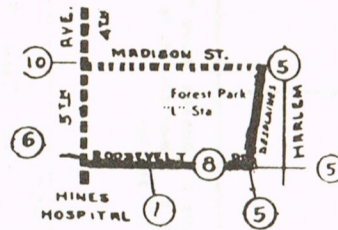

## ROUTE MAP

ROUTE = 308

Via Des Plaines - Roosevelt

LOST & FOUND  
PHONE  
383-3073

ATHLETIC EVENTS...PICNICS...  
CHURCHES...SCHOOLS...INDUSTRIAL GROUPS  
FOR CHARTER INFORMATION TELEPHONE  
383-3073

BUS CARD ADVERTISING  
FOR INFORMATION TELEPHONE  
383-3073

# 308/303

VETS HOSPITAL  
LOYOLA UNIVERSITY MEDICAL  
CENTER  
5th AVENUE

EFFECTIVE 6-16-78

After 5:45 P.M. all buses operate via 5th Ave. to Madison St. to Desplaines Ave. "L" Station.

Saturday and Sunday all busses leave Hines Hospital via 5th Ave. to Madison St. to Desplaines Ave. to "L" Station.

**VISIT BROOKFIELD ZOO — OPEN EVERYDAY OF THE YEAR**  
DIRECT BUS TO ZOO. CERMAK ROUTE NO. 4 BUS, TO GOLF ROAD.