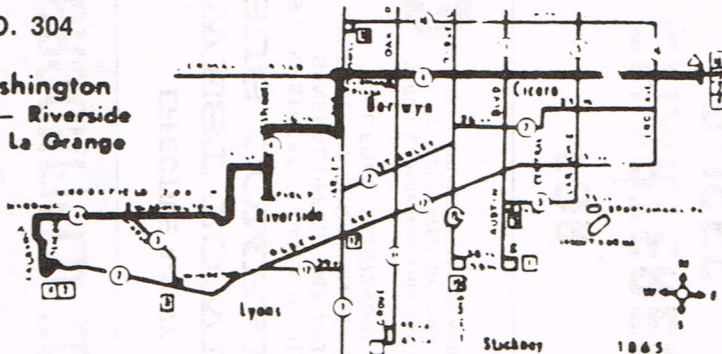

*To Route #7 Leaving Harlem and Cermak North at 5:12

VISIT BROOKFIELD ZOO — OPEN EVERYDAY OF THE YEAR
DIRECT BUS TO ZOO. CERMAK ROUTE NO. 4 BUS, TO GOLF ROAD.

BUS CARD ADVERTISING FOR INFORMATION TELEPHONE 383-3073	LOST & FOUND PHONE 383-3073
FOR MORE EFFICIENT SERVICE & SAFETY 1) Signal approaching bus to stop. 2) Have correct fare ready. 3) Be seated as soon as possible. 4) Relax and enjoy the ride. 5) When leaving, never cross the street without looking both ways.	ATHLETIC EVENTS... PICNICS... CHURCHES...SCHOOLS...INDUSTRIAL GROUPS FOR CHARTER INFORMATION TELEPHONE 383-3073.

ROUTE NO. 304

**Cermak-Washington
Cicero — Berwyn — Riverside
Brookfield and La Grange**

1. **C T A**
   Route Terminus
2. Austin Blvd
   - Berwyn
   - Broadway
   - Cermak-Washburn
   - Chicago Ave
   - Harlem
   - Oak Park Bldg
   - Ogden Ave
   - (15) Ridgeland