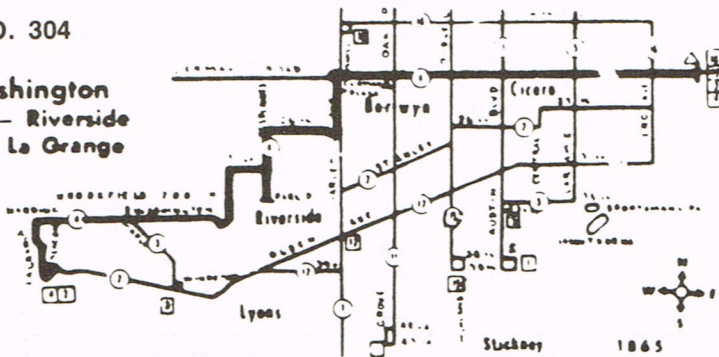

*To Route #7 Leaving Harlem and Cermak North at 5:12

VISIT BROOKFIELD ZOO — OPEN EVERYDAY OF THE YEAR
DIRECT BUS TO ZOO. CERMAK ROUTE NO. 4 BUS, TO GOLF ROAD.

BUS CARD ADVERTISING FOR INFORMATION TELEPHONE 383-3073	LOST & FOUND PHONE 383-3073
FOR MORE EFFICIENT SERVICE & SAFETY 1) Signal approaching bus to stop. 2) Have correct fare ready. 3) Be seated as soon as possible. 4) Relax and enjoy the ride. 5) When leaving, never cross the street without looking both ways.	ATHLETIC EVENTS...PICNICS... CHURCHES...SCHOOLS...INDUSTRIAL GROUPS FOR CHARTER INFORMATION TELEPHONE 383-3073.

ROUTE NO. 304
Cermak-Washington
Cicero — Berwyn — Riverside
Brookfield and La Grange

- CTA Route Terminus
- Austin Blvd
- Berwyn
- Broadway
- Cermak-Washbr
- Chicago Ave
- Harlem
- Oak Park Blvd
- Ogden Ave
- Ridgeland