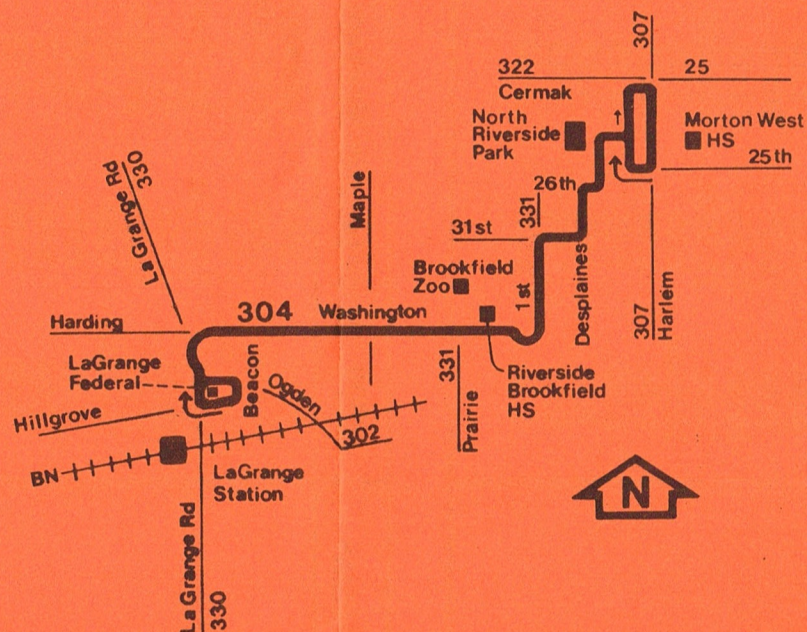

304

Revised Service

May 16, 1982

304

Washington

RTA Travel Information is a 24 hour facility. For better service, call during the off-peak hours.

In Chicago;
836-7000
In the suburbs
toll-free;
800-972-7000

No service on New Year's Day, Thanksgiving or Christmas.

Sunday service will operate on Memorial Day, 4th of July and Labor Day.

Operated by RTA/
West Towns

For lost and found
information call: **383-3073**

Edition II

The schedules, fares and other arrangements shown in this timetable are subject to change. The Regional Transportation Authority does not assume responsibility for errors in timetables, nor for inconvenience or damage resulting from delayed trains or buses or failure to make connections.

304 WASHINGTON EASTBOUND			304 WASHINGTON WESTBOUND		
WEEKDAY			WEEKDAY		
LaGrange Hillgrove	31st Street 1st Ave.	23rd Harlem	23rd Harlem	31st Street 1st Ave.	LaGrange Hillgrove
6:05am	6:15am	6:25am	5:55am	6:05am	6:15am
6:35	6:45	6:55	6:25	6:35	6:45
7:05	7:15	7:25	6:55	7:05	7:15
7:35	7:45	7:55	7:25	7:35	7:45
8:05	8:15	8:25	7:55	8:05	8:15
8:35	8:45	8:55	8:55	9:05	9:15
9:35	9:45	9:55	9:55	10:05	10:15
10:35	10:45	10:55	10:55	11:05	11:15
11:35	11:45	11:55	11:55	12:05pm	12:15pm
12:35pm	12:45pm	12:55pm	12:55pm	1:05	1:15
1:35	1:45	1:55	1:55	2:05	2:15
2:35	2:45	2:55	2:55	3:05	3:15
3:05	3:15	3:25	3:25	3:35	3:45
3:35	3:45	3:55	4:00	4:10	4:20
4:05	4:15	4:25	4:30	4:40	4:50
4:40	4:50	5:00	5:05	5:15	5:25
5:10	5:20	5:30	5:30	5:40	5:50
5:40	5:50	6:00	6:00	6:10	6:20
6:10	6:20	6:30	6:30	6:40	6:50
6:40	6:50	7:00			

#304 WASHINGTON EASTBOUND SUNDAY			#304 WASHINGTON WESTBOUND SUNDAY		
LaGrange Hillgrove	31st 1st	23rd Harlem	23rd Harlem	31st 1st	LaGrange Hillgrove
10:18am	10:26am	10:35am	10:00am	10:08am	10:17am
11:13	11:21	11:30	10:55	11:03	11:12
12:13pm	12:21pm	12:30pm	11:55	12:03pm	12:12pm
1:13	1:21	1:30	12:55pm	1:03	1:12
2:13	2:21	2:30	1:55	2:03	2:12
3:13	3:21	3:30	2:55	3:03	3:12
4:13	4:21	4:30	3:55	4:03	4:12
5:13	5:21	5:30	4:55	5:03	5:12
6:04	6:12	6:21	5:47	5:55	6:04