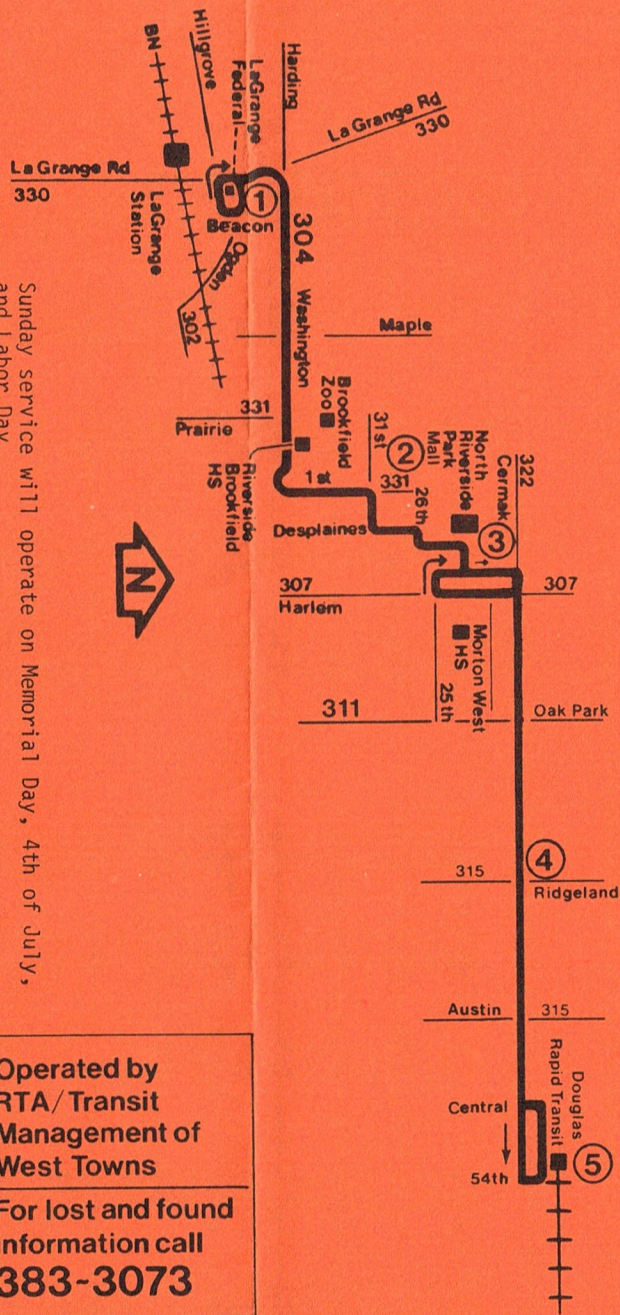

Sunday service will operate on Memorial Day, 4th of July, and Labor Day.
 No service on New Year's Day, Thanksgiving or Christmas west of North Riverside Park Mall. For service east of the Mall on these days, see Combined #25, #304, #322 Timetable.

Operated by
 RTA/Transit
 Management of
 West Towns

For lost and found
 information call
383-3073

RTA MONTHLY GET-AROUND TICKETS

For more information and the
 nearest sales location, call
 toll-free 1-800-972-7000.

RTA Travel Information is available
 24 hours a day. For better service
 call between 6 pm and 6 am.
 The Information Center is
 closed on major holidays. Please
 call a few days ahead for holiday
 travel information.

WESTBOUND

⑤	④	③	②	①
54TH AVE. RAPID TRANSIT	CERMAK RIDGELAND	NORTH RIVERSIDE PK. MALL	FIRST AVE. 31ST ST.	LAGRANGE HILLGROVE
6:55am	7:00am	7:10am	7:20am	7:30am [℄]
7:50	7:55	8:03	8:13	8:23 [℄]
-	-	8:55	9:05	9:15
9:35	9:46	9:55	10:05	10:15
10:35	10:46	10:55	11:05	11:15
11:35	11:46	11:55	12:05pm	12:15pm
12:35pm	12:46pm	12:55pm	1:05	1:15
1:35	1:46	1:55	2:05	2:15
2:35	2:46	2:55	3:05	3:15
3:35	3:46	3:55	4:05	4:15
4:35	4:46	4:55	5:05	5:15
5:35	5:46	5:55	6:05	6:15 [℄]