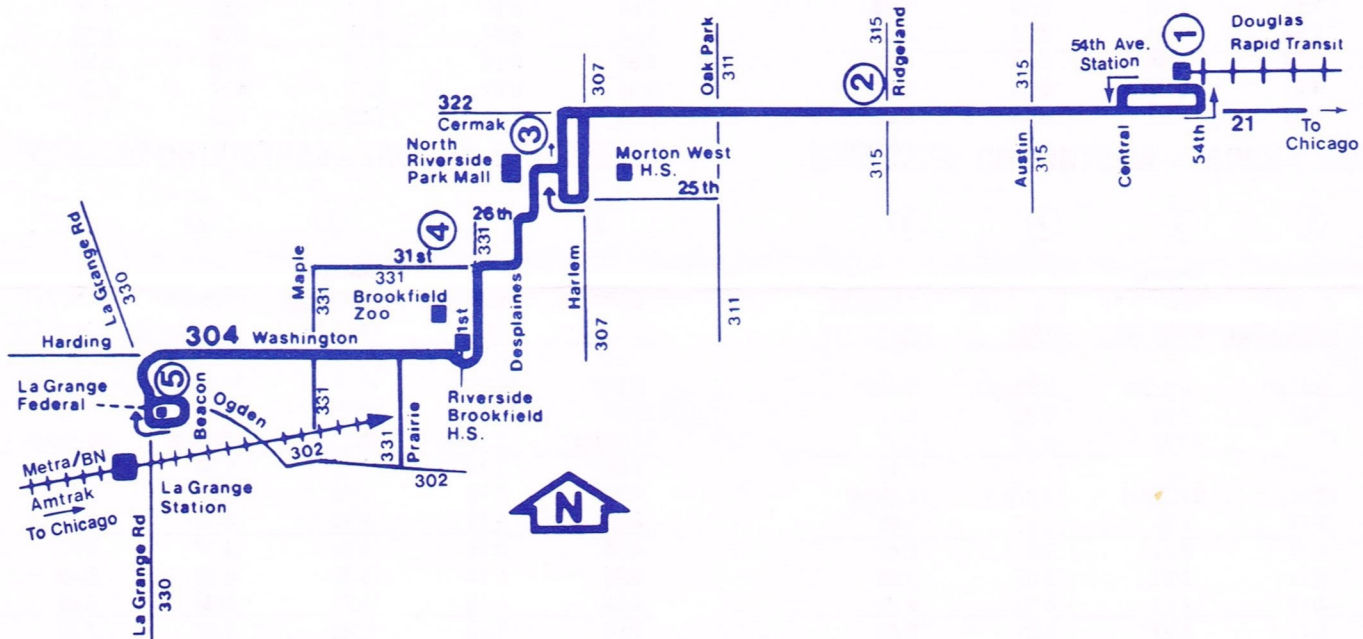

CARRIER INFORMATION

OPERATED BY: Pace West Div.
For lost and found call (708) 344-7400

ADDITIONAL INFORMATION

The schedules, fares and other information in this timetable are subject to change. Pace does not assume responsibility for errors in timetables, nor for inconvenience or damage resulting from delayed trains or buses or failure to make connections.
 Bus will stop upon signal to driver at any intersection along the route where it is safe to do so.

pace

304

Cicero-LaGrange

Suburban Bus Service

Serving

**54th Avenue
CTA Station**

Morton West H.S.

**North Riverside
Park Mall**

**Riverside-
Brookfield H.S.**

Brookfield Zoo

**LaGrange Metra/
Amtrak Station**

August 14, 1994

Daily Service

ROUTE 304 - CICERO - LAGRANGE

WEEKDAY - WESTBOUND

①	②	③	④	⑤
54TH AVE CTA STATION	CERMAK RIDGELAND	NORTH RIVERSIDE PARK MALL	FIRST AVE 31ST ST	LAGRANGE HILLGROVE
5:27am	5:32am	5:40am	5:49am	6:01am
5:57	6:02	6:10	6:19	6:31
6:48	6:54	7:02	7:12	7:25
7:35	7:41	7:49	7:59	8:12
8:25	8:31	8:39	8:49	9:02
8:55	9:01	9:10	9:20	9:33
9:45	9:52	10:02	10:12	10:25
10:45	10:52	11:02	11:12	11:25
11:45	11:52	12:02pm	12:12pm	12:25pm
12:45pm	12:52pm	1:02	1:12	1:25
1:45	1:52	2:02	2:12	2:25
2:45	2:52	3:02	3:12	3:25
3:15	3:22	3:32	3:42	3:55
3:45	3:52	4:02	4:12	4:25
4:09	4:16	4:26	4:36	4:49
4:39	4:47	4:57	5:07	5:20
5:09	5:17	5:27	5:37	5:50
5:39	5:47	5:57	6:07	6:20
6:09	6:17	6:26	6:36	6:48
6:35	6:43	6:51	7:00	7:12
7:25	7:33	7:41	7:50	8:02
8:25	8:33	8:41	8:50	9:02
9:25	9:32	9:40	9:49	10:01

SATURDAY - WESTBOUND

①	②	③	④	⑤
54TH AVE. CTA STATION	CERMAK RIDGELAND	NORTH RIVERSIDE PARK MALL	FIRST AVE. 31ST	LAGRANGE HILLGROVE
6:55am	7:00am	7:07am	7:15am	7:27am
7:51	7:57	8:05	8:14	8:27
8:47	8:54	9:04	9:14	9:27
9:46	9:54	10:04	10:14	10:27
10:45	10:54	11:04	11:14	11:27
11:45	11:55	12:05pm	12:15pm	12:28pm
12:45pm	12:55pm	1:05	1:15	1:28
1:45	1:55	2:05	2:15	2:28
2:45	2:54	3:04	3:14	3:27
3:45	3:54	4:04	4:14	4:27
4:45	4:54	5:04	5:14	5:27
5:50	5:58	6:07	6:16	6:29