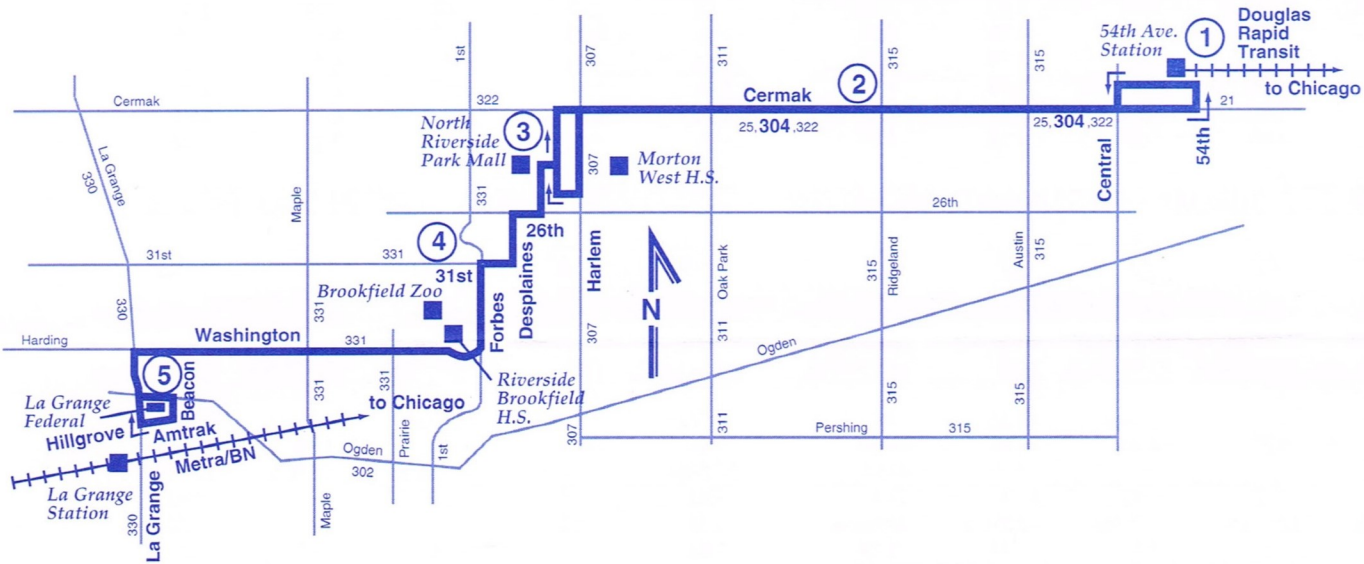

Bus will stop upon signal to driver at any intersection along
the route where it is safe to do so.

pace

304

Cicero-LaGrange

Suburban Bus Service

Serving

**54th Avenue
CTA Station**

Morton West H.S.

**North Riverside
Park Mall**

**Riverside-
Brookfield H.S.**

Brookfield Zoo

**LaGrange Metra/
Amtrak Station**

January 1, 1995

Daily Service

ROUTE 304 - CICERO - LAGRANGE

WEEKDAY - WESTBOUND

①	②	③	④	⑤
54TH AVE CTA STATION	CERMAK RIDGELAND	NORTH RIVERSIDE PARK MALL	FIRST AVE 31ST ST	LAGRANGE HILLGROVE
5:27am	5:32am	5:40am	5:49am	6:01am
5:57	6:02	6:10	6:19	6:31
6:48	6:54	7:02	7:12	7:25
7:35	7:41	7:49	7:59	8:12
8:25	8:31	8:39	8:49	9:02
8:55	9:01	9:10	9:20	9:33
9:45	9:52	10:02	10:12	10:25
10:45	10:52	11:02	11:12	11:25
11:45	11:52	12:02pm	12:12pm	12:25pm
12:45pm	12:52pm	1:02	1:12	1:25
1:45	1:52	2:02	2:12	2:25
2:45	2:52	3:02	3:12	3:25
3:15	3:22	3:32	3:42	3:55
3:45	3:52	4:02	4:12	4:25
4:09	4:16	4:26	4:36	4:49
4:39	4:47	4:57	5:07	5:20
5:09	5:17	5:27	5:37	5:50
5:39	5:47	5:57	6:07	6:20
6:09	6:17	6:26	6:36	6:48
6:35	6:43	6:51	7:00	7:12
7:25	7:33	7:41	7:50	8:02
8:25	8:33	8:41	8:50	9:02
9:25	9:32	9:40	9:49	10:01

Sunday service operates on New Year's Day, Fourth of July, Memorial Day and Labor Day. No service will operate on Thanksgiving or Christmas.

For additional service between 54th Avenue CTA Station and North Riverside Park Mall, please see the 25-304-322 combined timetable.