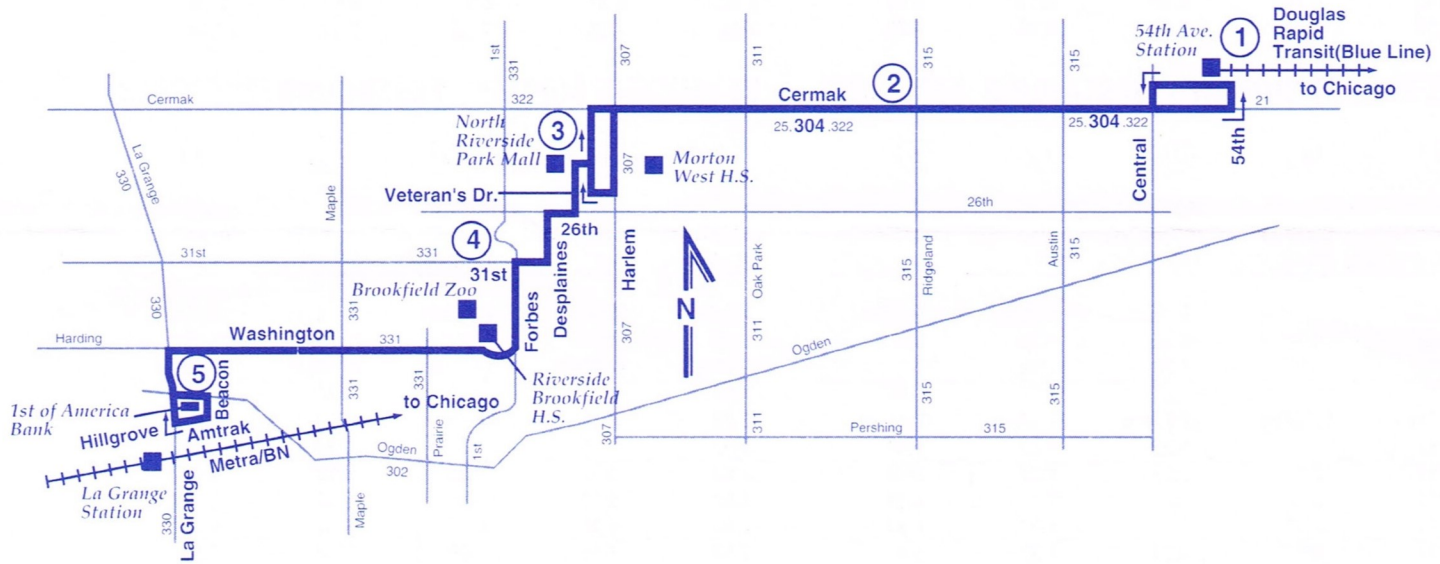

Bus will stop upon signal to driver at any intersection along
the route where it is safe to do so.

Serving

**54th Avenue
CTA Station
(Blue Line)**

Morton West H.S.

**North Riverside
Park Mall**

**Riverside-
Brookfield H.S.**

Brookfield Zoo

**LaGrange Metra/
Amtrak Station**

May 19, 1996

Daily Service

ROUTE 304 - CICERO - LAGRANGE

WEEKDAY - WESTBOUND

①	②	③	④	⑤
54TH AVE CTA STATION	CERMAK RIDGELAND	NORTH RIVERSIDE PARK MALL	FIRST AVE 31ST ST	LAGRANGE HILLGROVE
5:27am	5:32am	5:40am	5:49am	6:01am
5:57	6:02	6:10	6:19	6:31
6:48	6:55	7:03	7:13	7:26
7:35	7:42	7:50	8:00	8:13
8:17	8:24	8:32	8:42	8:55
8:47	8:54	9:02	9:12	9:25
9:47	9:54	10:04	10:14	10:27
10:47	10:54	11:04	11:14	11:27
11:47	11:54	12:04pm	12:14pm	12:27pm
12:47pm	12:54pm	1:04	1:14	1:27
1:47	1:54	2:04	2:14	2:27
2:47	2:54	3:04	3:14	3:27
3:17	3:24	3:34	3:44	3:57
3:47	3:54	4:04	4:14	4:27
4:09	4:16	4:26	4:36	4:49
4:39	4:47	4:57	5:07	5:20
5:09	5:17	5:27	5:37	5:50
5:39	5:47	5:57	6:07	6:20
6:09	6:17	6:26	6:36	6:48
6:39	6:47	6:55	7:04	7:16
7:20	7:28	7:36	7:45	7:57
8:20	8:28	8:36	8:45	8:57
9:20	9:27	9:35	9:44	9:56

SATURDAY - WESTBOUND

①	②	③	④	⑤
54TH AVE. CTA STATION	CERMAK RIDGELAND	NORTH RIVERSIDE PARK MALL	FIRST AVE. 31ST	LAGRANGE HILLGROVE
6:55am	7:00am	7:07am	7:15am	7:27am
7:51	7:57	8:05	8:14	8:27
8:47	8:54	9:04	9:14	9:27
9:46	9:54	10:04	10:14	10:27
10:45	10:54	11:04	11:14	11:27
11:45	11:55	12:05pm	12:15pm	12:28pm
12:45pm	12:55pm	1:05	1:15	1:28
1:45	1:55	2:05	2:15	2:28
2:45	2:54	3:04	3:14	3:27
3:45	3:54	4:04	4:14	4:27
4:45	4:54	5:04	5:14	5:27
5:50	5:58	6:07	6:16	6:29

Sunday service operates on New Year's Day, Fourth of July, Memorial Day and Labor Day. No service will operate on Thanksgiving or Christmas.

For additional service between 54th Avenue CTA Station and North Riverside Park Mall, please consult the 25-304-322 combined timetable.