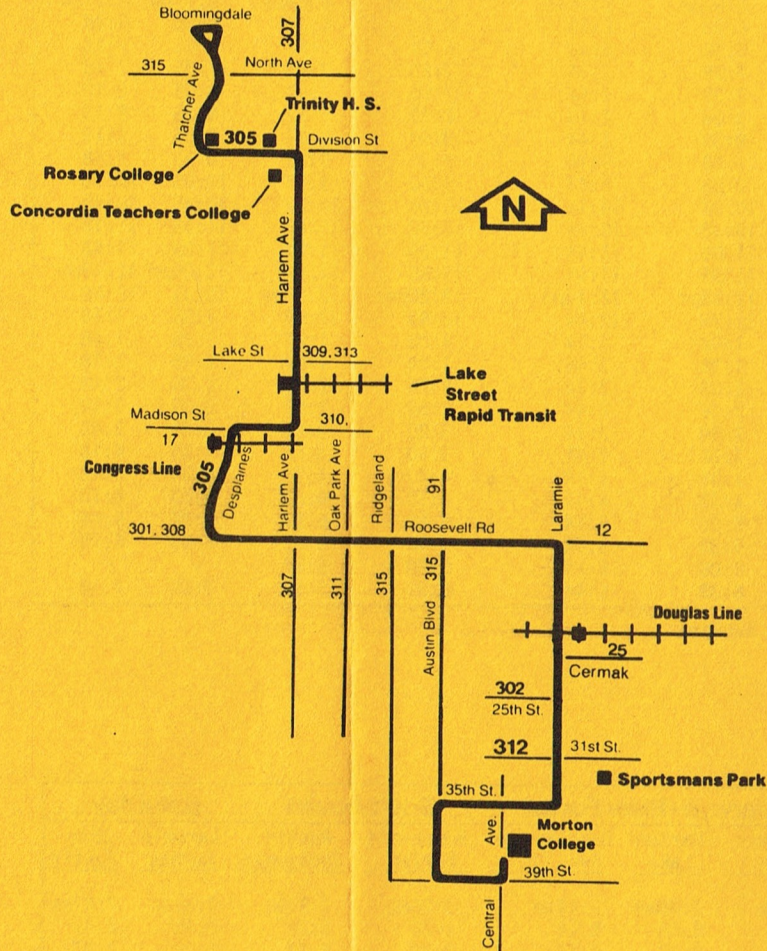

RTA Travel Information is
a 24 hour facility.
For better service, call during
the off-peak hours.

In Chicago;
836-7000
In the suburbs
toll-free;
800-972-7000

Operated by
RTA / West Towns
For lost and found information call: **383-3073**

305

Revised Service
January 25, 1981 1982