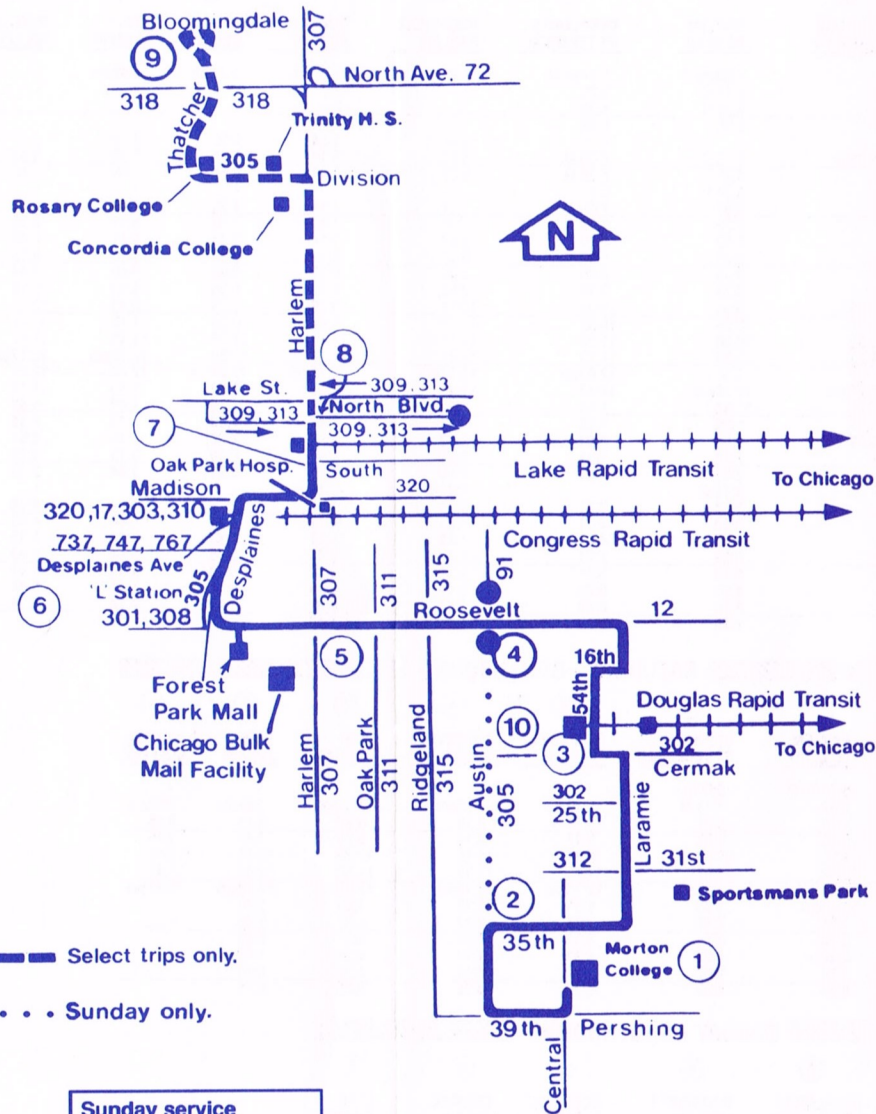

FARE INFORMATION

Peak fares are charged 6-10 a.m. and 3-7 p.m., weekdays, except holidays (New Year's Day, Memorial Day, July 4th, Labor Day, Thanksgiving, and Christmas).

Reduced fares include children ages 7-11, senior citizens, and persons with disabilities (with RTA Reduced Fare Card), and students (high school or younger with appropriate identification) to and from school only on school days, between 6:00 a.m. and 8:00 p.m.

When accompanied by an adult fare paying passenger, a maximum of two children can ride **FREE** under age 7.

INFORMATION CENTER

If you need transit information please call:
The RTA Travel Information Center, open daily from 5:00 a.m. to 1:00 a.m.
836-7000
TDD # (For **HEARING IMPAIRED ONLY**)
1-(312) 836-4949
Pace Passenger Services, Monday through Friday from 8:00 a.m. to 5:00 p.m.
1-(708) 364-PACE

CARRIER INFORMATION

OPERATED BY: Pace West Division
For lost and found call (708) 344-7400

ADDITIONAL INFORMATION

The schedules, fares and other information in this timetable are subject to change. Pace does not assume responsibility for errors in timetables, nor for inconvenience or damage resulting from delayed trains or buses or failure to make connections.

Bus will stop upon signal to driver at any intersection along the route where it is safe to do so.

Sunday service operates via Austin. Service does not operate along Laramie on Sunday.

pace

305

Cicero-River Forest

Suburban Bus Service

Serving

Morton College

Sportsmans Park

Douglas, Congress
Lake St. Rapid Transit
Lines

Rosary College

Concordia College

Forest Park Mall

Trinity H.S.

Sept. 1, 1993

Daily Service