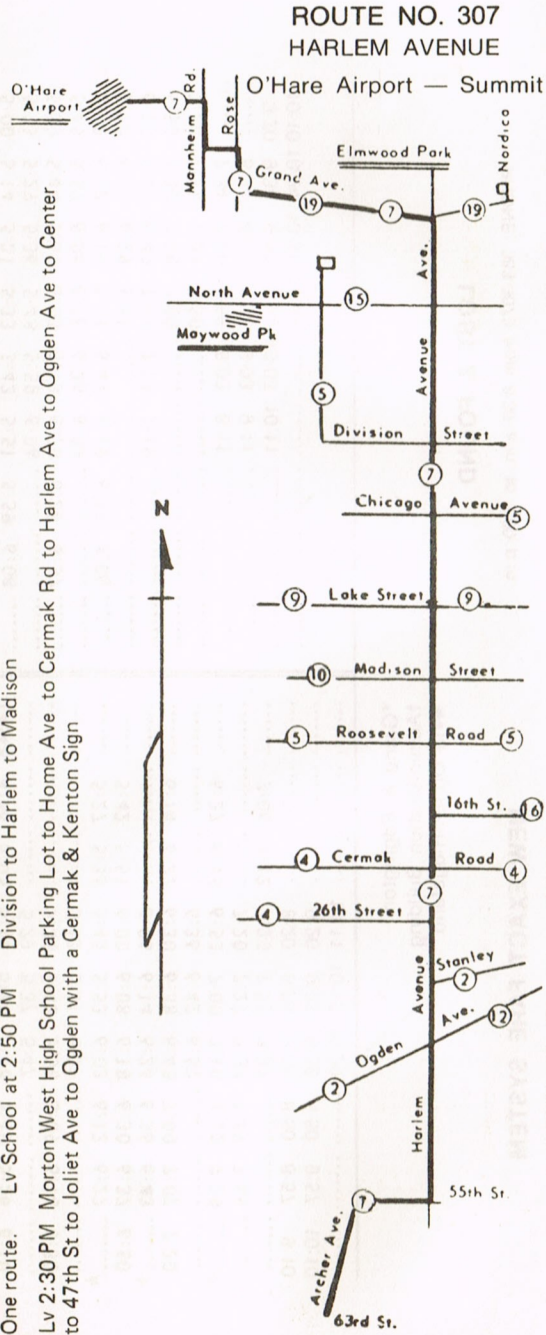

One route. Lv School at 2:50 PM Division to Harlem to Madison

Lv 2:30 PM Morton West High School Parking Lot to Home Ave to Cermak Rd to Harlem Ave to Ogden Ave to Center to 47th St to Joliet Ave to Ogden with a Cermak & Kenton Sign