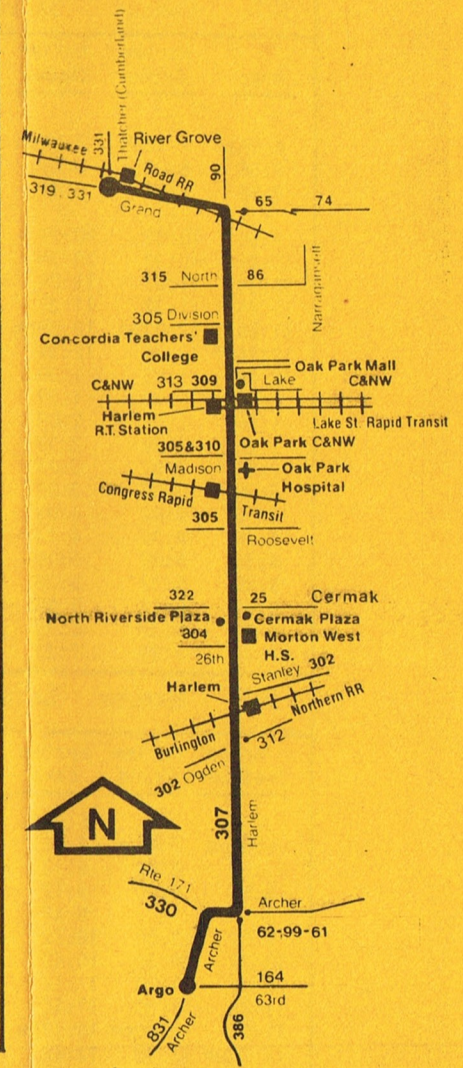

307 HARLEM AVENUE NORTHBOUND							307 HARLEM AVENUE SOUTHBOUND						
WEEKDAY							WEEKDAY						
Argo	Harlem Archer	Harlem Ogden	Harlem Cermak	Harlem Lake	Harlem Grand	Grand Thatcher	Grand Thatcher	Harlem Grand	Harlem Lake	Harlem Cermak	Harlem Ogden	Harlem Archer	Argo
-	-	-	-	5:34am	5:44am	5:50am	-	-	5:26am	5:36am	5:44am	5:48am	5:54am
-	-	-	-	6:14	6:24	6:30	-	-	5:46	5:56	6:04	6:08	6:14
5:56am	6:02am	6:09am	6:15am	6:29	6:39	6:45	5:52am	6:00am	6:12	6:24	6:32	6:38	6:44
6:16	6:22	6:29	6:35	6:49	6:59	7:05	6:12	6:20	6:32	6:44	6:52	6:58	7:04
6:36	6:42	6:49	6:55	7:09	7:19	7:25	6:32	6:40	6:52	7:04	7:12	7:18	7:24
6:56	7:02	7:09	7:15	7:29	7:39	7:45	6:52	7:00	7:12	7:24	7:32	7:38	7:44
7:16	7:22	7:29	7:35	7:49	7:59	8:05	7:12	7:20	7:32	7:44	7:52	7:58	8:04
7:36	7:42	7:49	7:55	8:09	8:19	8:25	7:32	7:40	7:52	8:04	8:12	8:18	8:24
7:56	8:02	8:09	8:15	8:29	8:39	8:45	7:52	8:00	8:12	8:24	8:32	8:38	8:44
8:11	8:17	8:24	8:30	8:44	-	-	8:22	8:30	8:42	8:54	9:02	9:08	9:14
8:26	8:32	8:39	8:45	8:59	9:09	9:15	8:37	8:45	8:57	-	-	-	-
8:56	9:02	9:09	9:15	9:29	9:39	9:45	8:52	9:00	9:12	9:24	9:32	9:38	9:44
9:26	9:32	9:39	9:45	9:59	10:09	10:15	9:22	9:30	9:42	9:54	10:02	10:08	10:14
9:56	10:02	10:09	10:15	10:29	10:39	10:45	9:52	10:00	10:12	10:24	10:32	10:38	10:44
10:26	10:32	10:39	10:45	10:59	11:09	11:15	10:22	10:30	10:42	10:54	11:02	11:08	11:14
10:56	11:02	11:09	11:15	11:29	11:39	11:45	10:52	11:00	11:12	11:24	11:32	11:38	11:44
11:26	11:32	11:39	11:45	11:59	12:09pm	12:15pm	11:22	11:30	11:42	11:54	12:02pm	12:08pm	12:14pm
11:56	12:02pm	12:09pm	12:15pm	12:29pm	12:39	12:45	11:52	12:00pm	12:12pm	12:24pm	12:32	12:38	12:44
12:26pm	12:32	12:39	12:45	12:59	1:09	1:15	12:22pm	12:30	12:42	12:54	1:02	1:08	1:14
12:56	1:02	1:09	1:15	1:29	1:39	1:45	12:52	1:00	1:12	1:24	1:32	1:38	1:44
1:26	1:32	1:39	1:45	1:59	2:09	2:15	1:22	1:30	1:42	1:54	2:02	2:08	2:14
1:56	2:02	2:09	2:15	2:29	2:39	2:45	1:52	2:00	2:12	2:24	2:32	2:38	2:44
-	-	-	-	2:54	3:04	3:10	-	-	2:32	2:44	2:52	2:58	3:04
2:36	2:42	2:49	2:55	3:09	3:19	3:25	2:32	2:40	2:52	3:04	3:12	3:18	3:24
2:56	3:02	3:09	3:15	3:29	3:39	3:45	2:52	3:00	3:12	3:24	3:32	3:38	3:44
3:16	3:22	3:29	3:35	3:49	3:59	4:05	3:12	3:20	3:32	3:44	3:52	3:58	4:04
3:36	3:42	3:49	3:55	4:09	4:19	4:25	3:32	3:40	3:52	4:04	4:12	4:18	4:24
3:56	4:02	4:09	4:15	4:29	4:39	4:45	3:52	4:00	4:12	4:24	4:32	4:38	4:44
4:16	4:24	4:32	4:38	4:53	5:05	5:13	4:12	4:20	4:33	4:48	4:56	5:04	5:12
4:36	4:44	4:52	4:58	5:13	5:25	5:33	4:32	4:40	4:53	5:08	5:16	5:24	5:32
4:56	5:04	5:12	5:18	5:33	5:45	5:53	4:55	5:03	5:16	5:31	5:39	5:47	5:55
5:20	5:28	5:36	5:42	5:57	6:09	6:17	5:18	5:26	5:39	5:54	6:02	6:10	6:18
5:40	5:48	5:56	6:02	6:17	6:29	6:37	5:38	5:46	5:59	6:14	6:22	6:30	6:38
6:00	6:06	6:13	6:19	6:33	-	-	5:58	6:06	6:18	6:30	6:38	-	-
6:26	6:32	6:39	6:45	6:59	7:09	7:15	6:22	6:30	6:42	6:54	7:02	7:08	7:14
7:26	7:32	7:39	7:45	7:59	8:09	8:15	7:22	7:30	7:42	7:54	8:02	8:08	8:14
8:26	8:32	8:39	8:45	8:59	9:09	9:15	8:22	8:30	8:42	8:54	9:02	9:08	9:14
9:26	9:32	9:39	9:45	9:59	10:09	10:15	9:22	9:30	9:42	9:54	10:02	10:08	10:14
10:14	10:20	10:27	10:33	10:47	-	-	10:15	10:23	10:35	-	-	-	-

Operated by
RTA / WEST TOWNS
For lost and found information
Call: 383-3073

No Sunday or Holiday Service