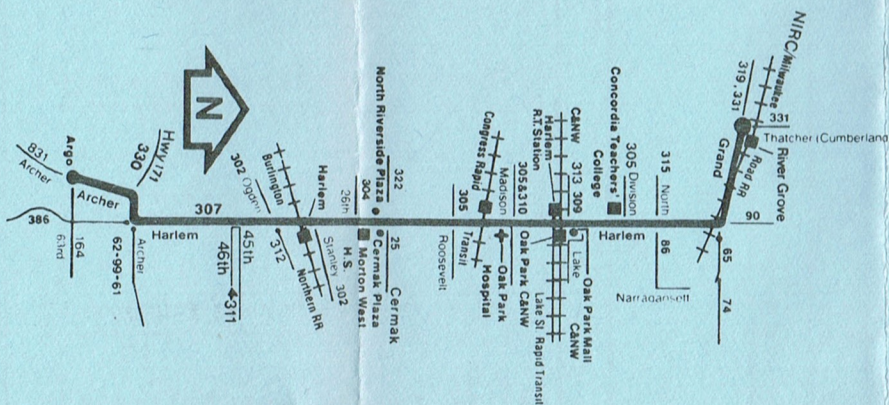

♠ - Provides convenient connection to eastbound commuter rail service.
* - Provides convenient connection from westbound commuter rail service.

No service on New Year's Day, Thanksgiving and Christmas. Sunday service will operate on Memorial Day, 4th of July and Labor Day.

Bus will stop upon signal to driver at any intersection along the route where it is safe to do so.

Operated by
RTA/WEST TOWNS
For lost and found information
Call: 383-3073

RTA Travel Information is a 24 hour facility. For better service, call during the off-peak hours.

In Chicago:
836-7000
In the suburbs
toll-free:
1-800-972-7000

RTA Travel Information Center is closed on major holidays. Please call a day or two ahead for holiday travel information.

RTA/West Towns Demonstration Fares (Effective August 1, 1982)

Adult fare	$ .60
RTA Transfer	.40
Sunday Super Transfer	1.40
Senior Citizen and handicapped fare*	$ .25
RTA Transfer	.25
Sunday Super Transfer	.70
Student fare**	$ .25
RTA Transfer	.25
Children under age 7	FREE

*Those eligible for Special User fares include Senior Citizens & handicapped persons (with RTA Special User card)

**Students (high school age & younger with appropriate ID) to and from school only, during school hours; children ages 7-11.

Edition I

The schedules, fares and other arrangements shown in this timetable are subject to change. The Regional Transportation Authority does not assume responsibility for errors in timetables, nor for inconvenience or damage resulting from delayed trains or buses or failure to make connections.

307

Revised Service

October 17, 1982

307

Harlem Avenue