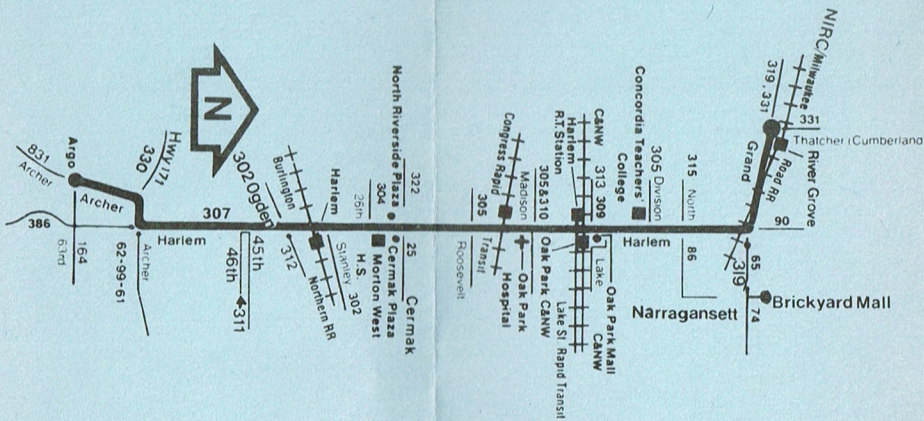

∅ - Provides convenient connection to eastbound commuter rail service.
* - Provides convenient connection from westbound commuter rail service.