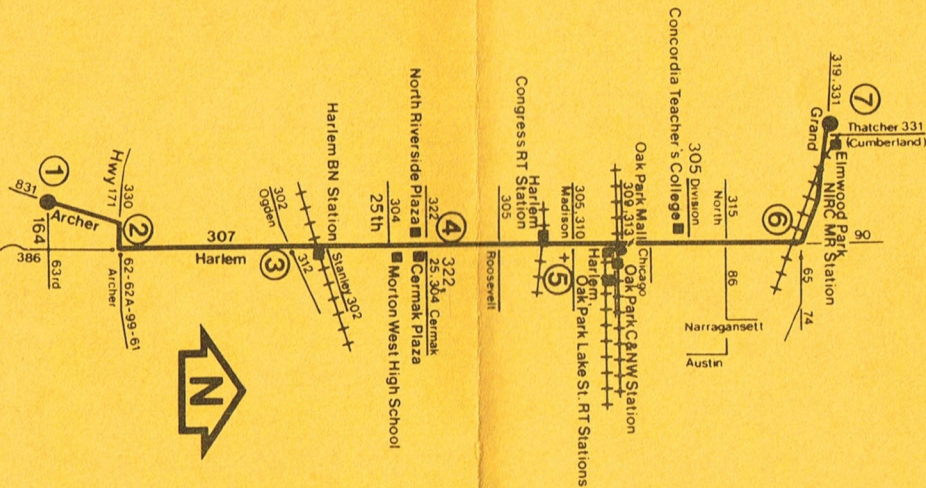

ROUTE 307 HARLEM AVENUE

SUNDAY

NORTHBOUND

①	②	③	④	⑤	⑥	⑦
ARGO	ARCHER HARLEM	HARLEM OGDEN	HARLEM CERMAK	HARLEM LAKE	HARLEM GRAND	GRAND THATCHER
9:35am	9:41am	9:48am	9:54am	10:08am	10:16am	10:22am
10:26	10:32	10:39	10:45	10:59	11:09	11:15
11:26	11:32	11:39	11:45	11:59	12:09pm	12:15pm
12:26pm	12:32pm	12:39pm	12:45pm	12:59pm	1:09	1:15
1:26	1:32	1:39	1:45	1:59	2:09	2:15
2:26	2:32	2:39	2:45	2:59	3:09	3:15
3:26	3:32	3:39	3:45	3:59	4:09	4:15
4:26	4:32	4:39	4:45	4:59	5:09	5:15
5:26	5:32	5:39	5:45	5:59	6:09	6:15
6:10	6:16	6:23	6:29	6:43	-	-

SUNDAY

SOUTHBOUND

⑦	⑥	⑤	④	③	②	①
GRAND THATCHER	GRAND HARLEM	HARLEM LAKE	HARLEM CERMAK	HARLEM OGDEN	HARLEM ARCHER	ARGO
-	-	9:47am	9:59am	10:07am	10:13am	10:19am
10:22am	10:30am	10:42	10:54	11:02	11:08	11:14
11:22	11:30	11:42	11:54	12:02pm	12:08pm	12:14pm
12:22pm	12:30pm	12:42pm	12:54pm	1:02	1:08	1:14
1:22	1:30	1:42	1:54	2:02	2:08	2:14
2:22	2:30	2:42	2:54	3:02	3:08	3:14
3:22	3:30	3:42	3:54	4:02	4:08	4:14
4:22	4:30	4:42	4:54	5:02	5:08	5:14
5:15	5:23	5:35	5:47	5:55	6:01	6:07
6:15	6:23	6:35	-	-	-	-

‡ - Provides convenient connection to eastbound commuter rail service.
% - Provides convenient connection from westbound commuter rail service.

Sunday service will operate on Memorial Day, Independence Day and Labor Day. No service on Thanksgiving, Christmas or New Year's Day.

Operated by
RTA/Transit
Management of
West Towns

For lost and found
information call
383-3073