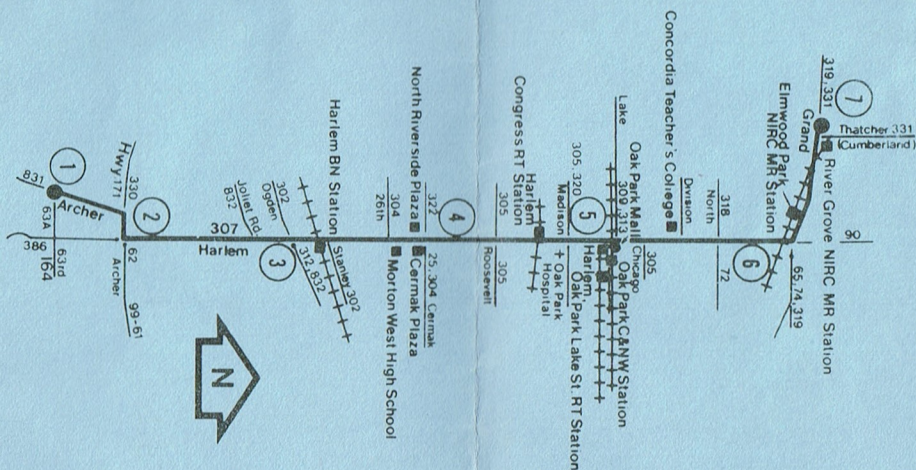

307 Harlem

Serving

- Lake St. Rapid Transit
- Congress Rapid Transit
- Oak Park Hospital
- B.N. Rail Station

Revised Service July 1, 1984

Bus will stop upon signal to driver at any intersection along the route where it is safe to do so; except in Elmwood Park and River Grove, where stops will be made at alternate blocks.