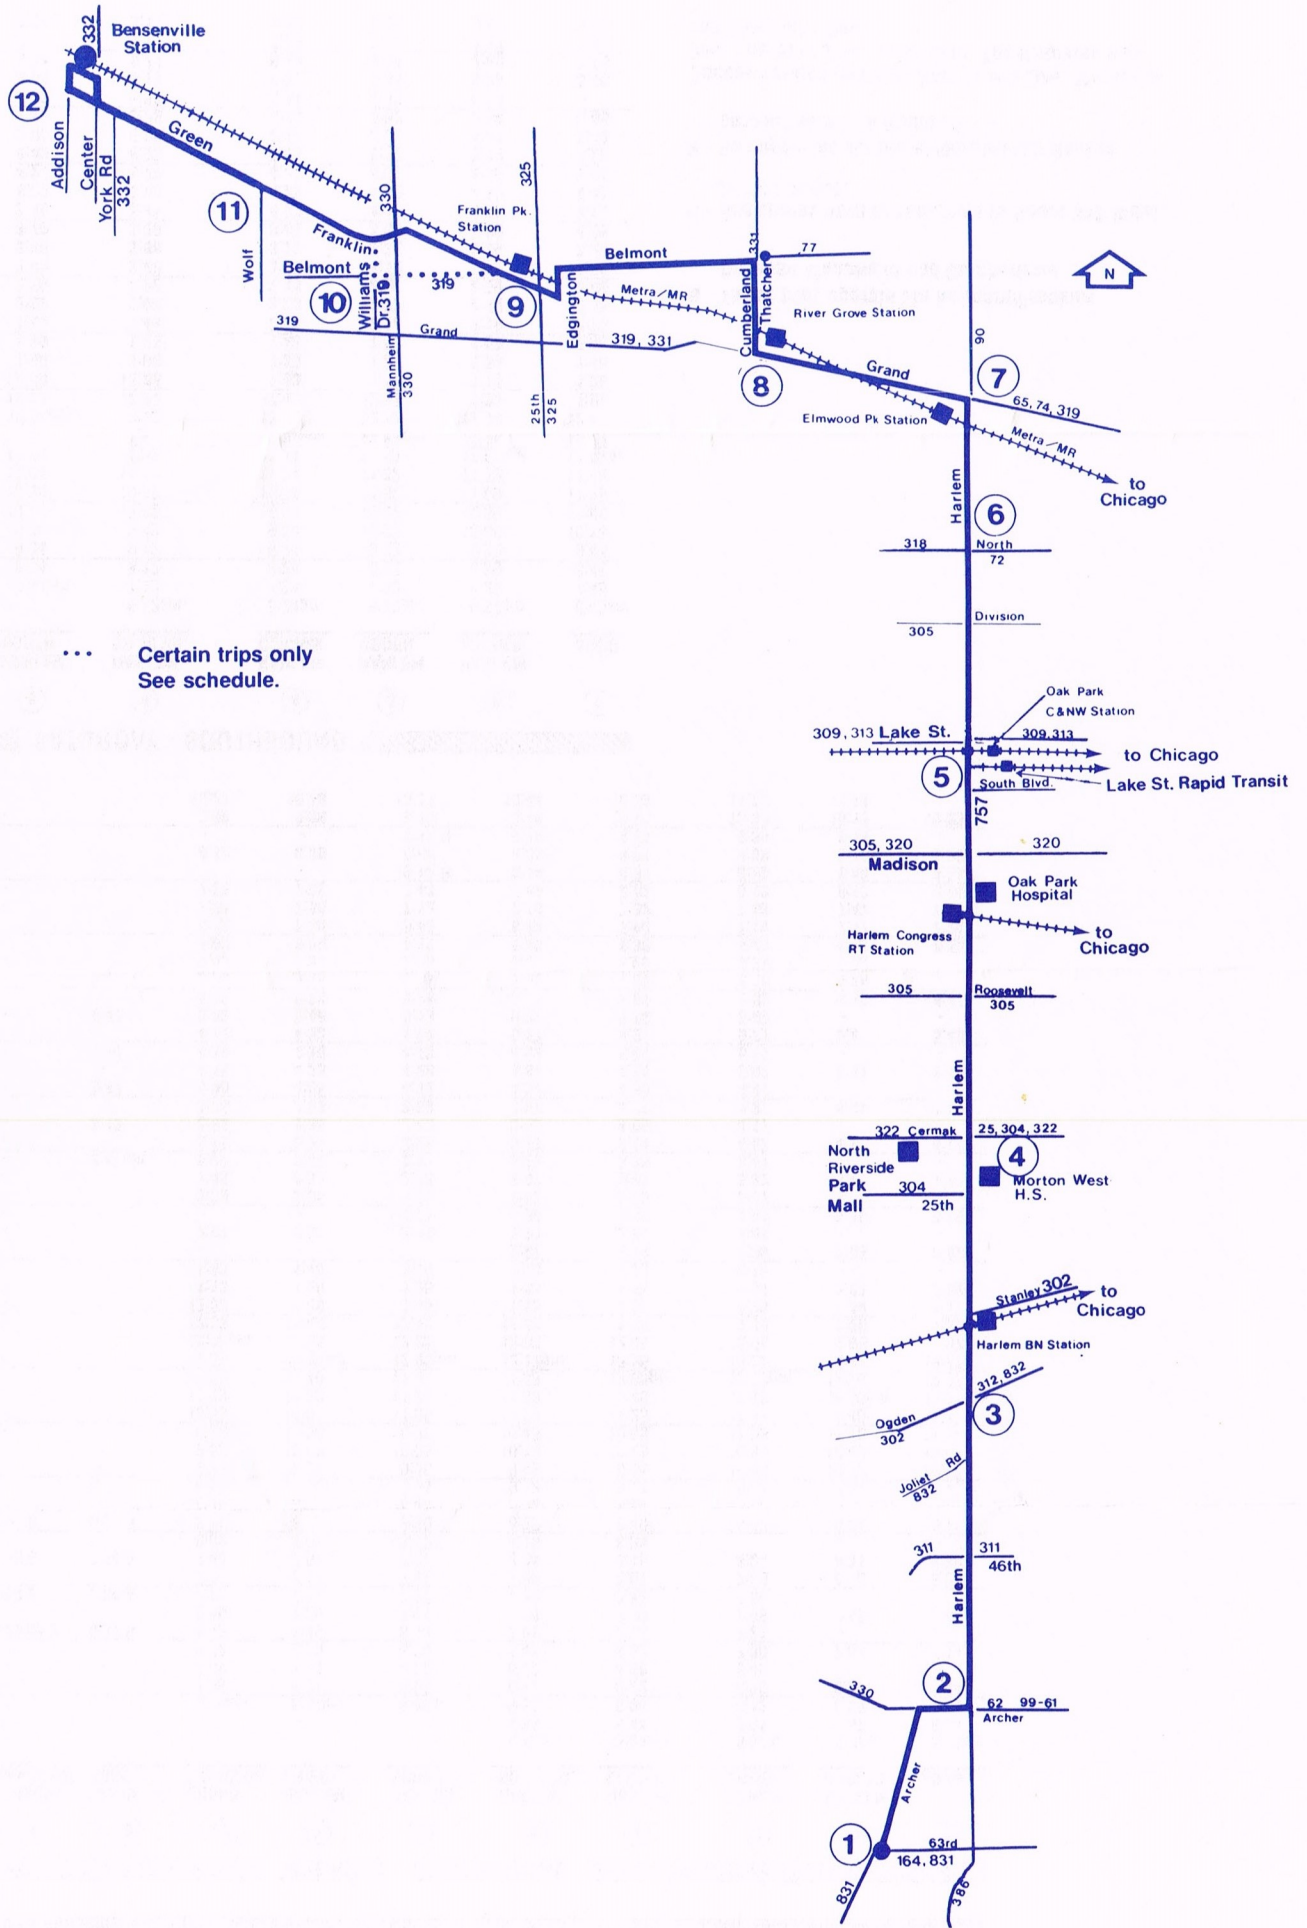

FARE INFORMATION

Peak fares are charged 6-9 a.m. and 3-6 p.m., weekdays, except holidays (New Year's Day, Memorial Day, July 4th, Labor Day, Thanksgiving, and Christmas).

Reduced fares include children ages 7-11, senior citizens, and persons with disabilities (with RTA Reduced Fare Card), and students (high school or younger with appropriate identification) to and from school only on school days, between 6:00 a.m. and 8:00 p.m.

When accompanied by an adult fare paying passenger, a maximum of two children can ride **FREE** under age 7.

INFORMATION CENTER

If you need transit information please call:

The RTA Travel Information Center, open daily from 5:00 a.m. to 1:00 a.m.

Within Chicago call: **1-312-836-7000**

From the Suburbs: **1-800-972-7000 (toll-free)**

Pace Passenger Services, Monday through Friday from 8:00 a.m. to 5:00 p.m.

1-(708) 364-PACE Ext. 500

TDD # (For HEARING IMPAIRED ONLY)

1-(312) 836-4949

CARRIER INFORMATION

OPERATED BY: Pace West

For lost and found call (708) 344-7400

ADDITIONAL INFORMATION

The schedules, fares and other information in this timetable are subject to change. Pace does not assume responsibility for errors in timetables, nor for inconvenience or damage resulting from delayed trains or buses or failure to make connections.

Bus will stop upon signal to driver at any intersection along the route where it is safe to do so.

ROUTE 307 - HARLEM AVENUE

SUNDAY - NORTHBOUND

①	②	③	④	⑤	⑥	⑦	⑧
ARGO	HARLEM ARCHER	HARLEM OGDEN	HARLEM CERMAK	HARLEM SOUTH BLVD.	HARLEM NORTH	HARLEM GRAND	THATCHER GRAND
9:24am	9:30am	9:37am	9:44am	9:56am	10:03am	10:08am	10:14am
10:24	10:30	10:37	10:44	10:56	11:03	11:08	11:14
	10:59	11:06	11:13	11:25	11:32	11:37	11:43
11:21	11:27	11:34	11:42	11:55	12:02pm	12:07pm	12:13pm
11:51	11:57	12:04pm	12:12pm	12:25pm	12:32	12:37	12:43
12:21pm	12:27pm	12:34	12:42	12:55	1:02	1:07pm	1:13
12:51	12:57	1:04	1:12	1:25	1:32	1:37	1:43
1:21	1:27	1:34	1:42	1:55	2:02	2:07	2:13
1:51	1:57	2:04	2:12	2:25	2:32	2:37	2:43
2:21	2:27	2:34	2:42	2:55	3:02	3:07	3:13
2:51	2:57	3:04	3:12	3:25	3:32	3:37	3:43
3:21	3:27	3:34	3:42	3:55	4:02	4:07	4:13
3:51	3:57	4:04	4:12	4:25	4:32	4:37	4:43
4:21	4:27	4:34	4:42	4:55	5:02	5:07	5:13
4:51	4:57	5:04	5:12	5:25	5:32	5:37	5:43
5:21	5:27	5:34	5:42	5:55	6:02	6:07	6:13
5:52	5:58	6:05	6:13	6:26	6:33	6:38	6:44
6:23	6:29	6:36	6:43	6:56	7:03	7:08	7:14
6:53	6:59	7:06	7:13	7:26	7:33	7:38	7:44
7:53	7:59	8:06	8:13	8:26	8:33	8:38	8:44
8:57	9:03	9:10	9:17	9:30H	-	-	-

SUNDAY - SOUTHBOUND

⑧	⑦	⑥	⑤	④	③	②	①
GRAND THATCHER	HARLEM GRAND	HARLEM NORTH	HARLEM SO. BLVD.	HARLEM CERMAK	HARLEM OGDEN	HARLEM ARCHER	ARGO
9:20am	9:27am	9:32am	9:40am	9:53am	10:01am	10:07am	10:13am
10:20	10:27	10:32	10:40	10:53	11:01	11:07	11:13
10:50	10:57	11:02	11:10	11:23	11:31	11:37	11:43
11:20	11:27	11:32	11:40	11:53	12:01pm	12:08pm	12:14pm
11:50	11:57	12:02pm	12:10pm	12:23pm	12:31	12:38	12:44
12:20pm	12:27pm	12:32	12:40	12:53	1:01	1:08	1:14
12:50	12:57	1:02	1:10	1:23	1:31	1:38	1:44
1:20	1:27	1:32	1:40	1:53	2:01	2:08	2:14
1:50	1:57	2:02	2:10	2:23	2:31	2:38	2:44
2:20	2:27	2:32	2:40	2:53	3:01	3:08	3:14
2:50	2:57	3:02	3:10	3:23	3:31	3:38	3:44
3:20	3:27	3:32	3:40	3:53	4:01	4:08	4:14
3:50	3:57	4:02	4:10	4:23	4:31	4:38	4:44
4:20	4:27	4:32	4:40	4:53	5:01	5:08	5:14
4:50	4:57	5:02	5:10	5:23	5:31	5:38	5:44
5:20	5:27	5:32	5:40	5:53	6:01	6:08	6:14
5:50	5:57	6:02	6:10	6:22	6:29	6:36	6:42
6:52	6:59	7:04	7:11	7:23	7:30	7:37	7:43
7:52	7:59	8:04	8:11	8:23	8:30	8:37	8:43

Sunday service operates New Year's Day, Memorial Day, Fourth of July, Labor Day, Thanksgiving Day and Christmas Day.

... Certain trips only
See schedule.