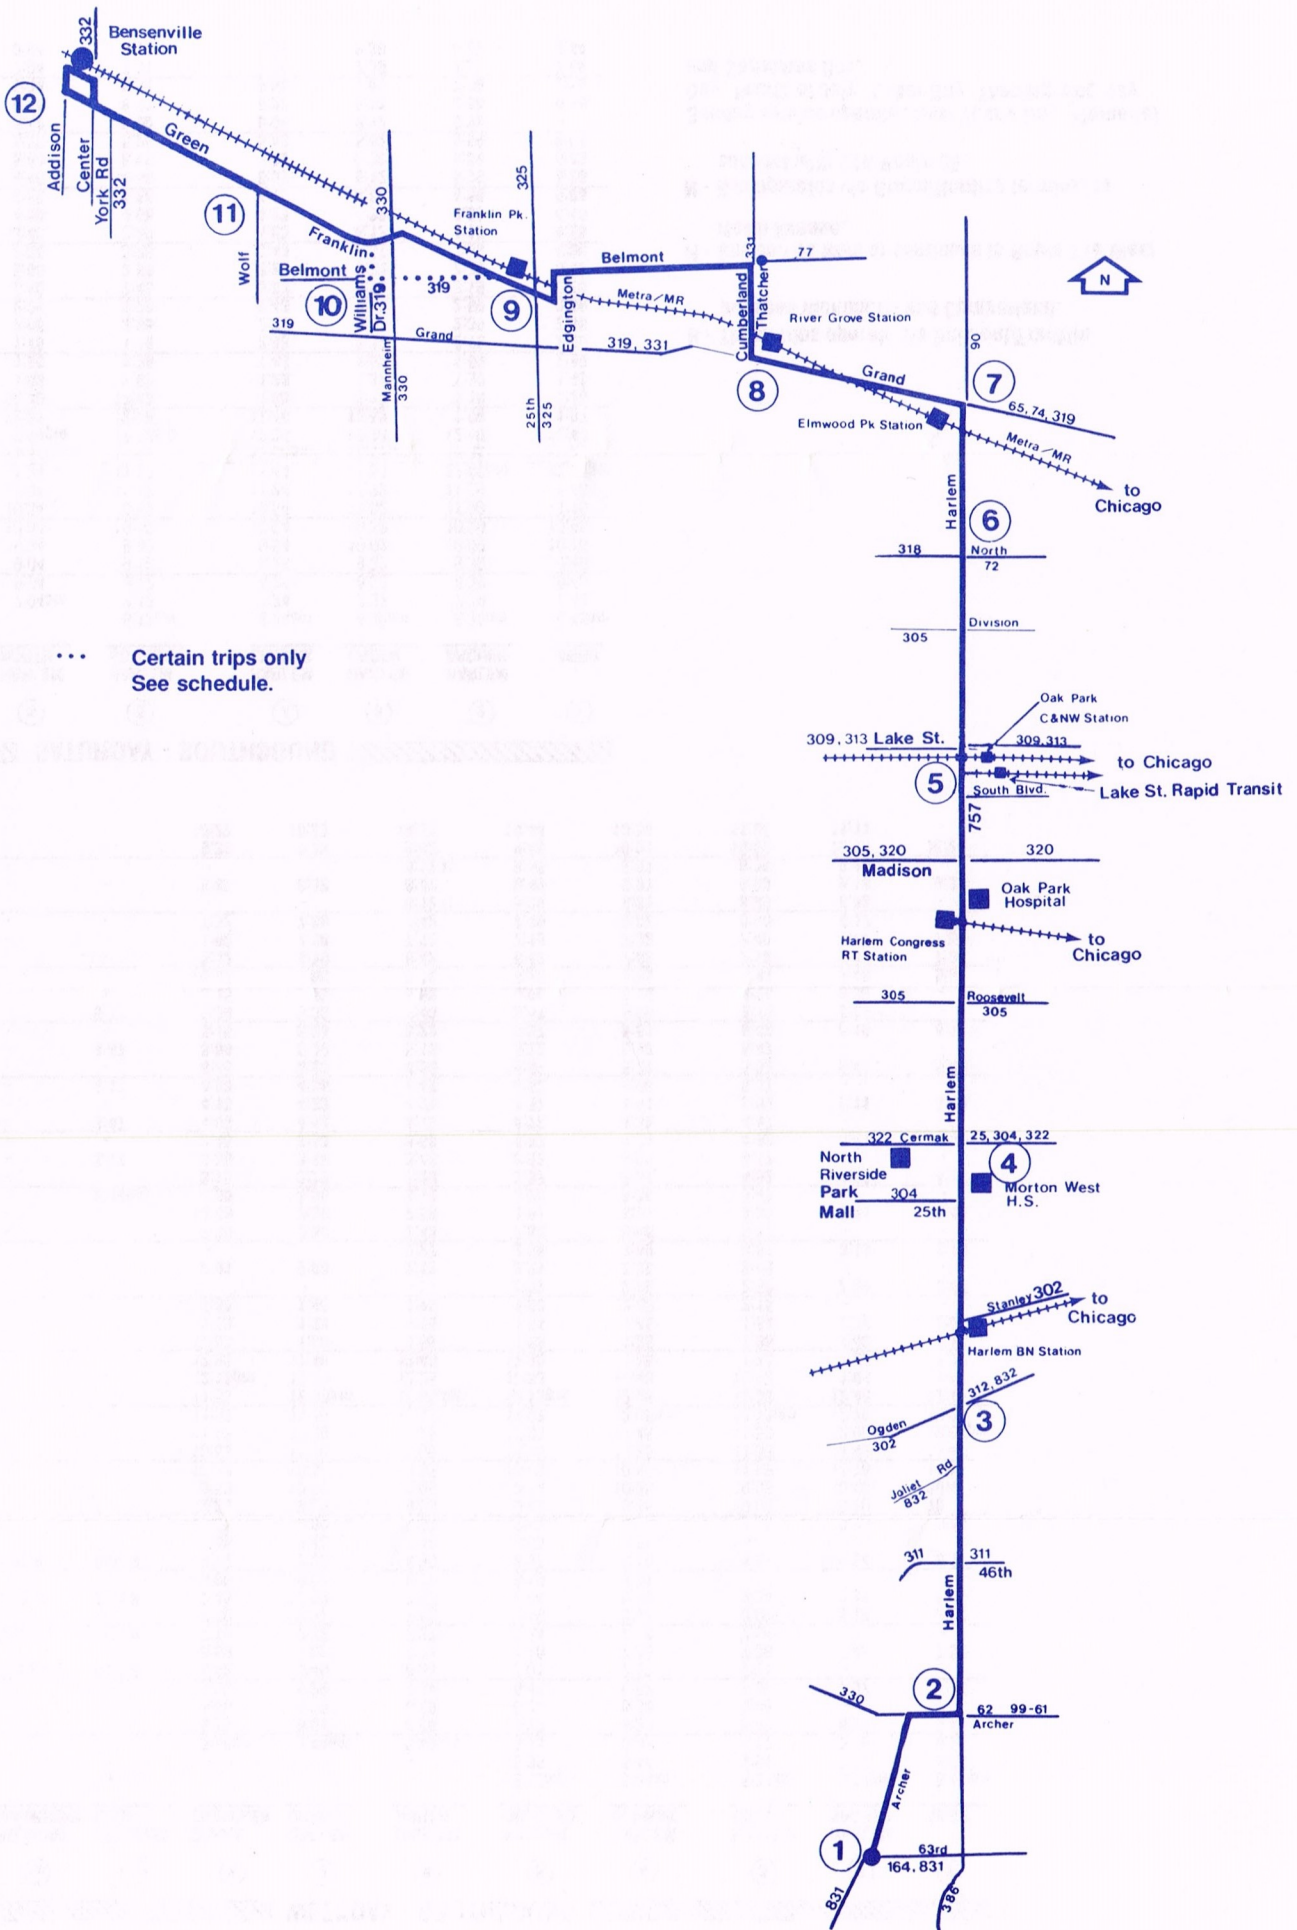

... Certain trips only
See schedule.