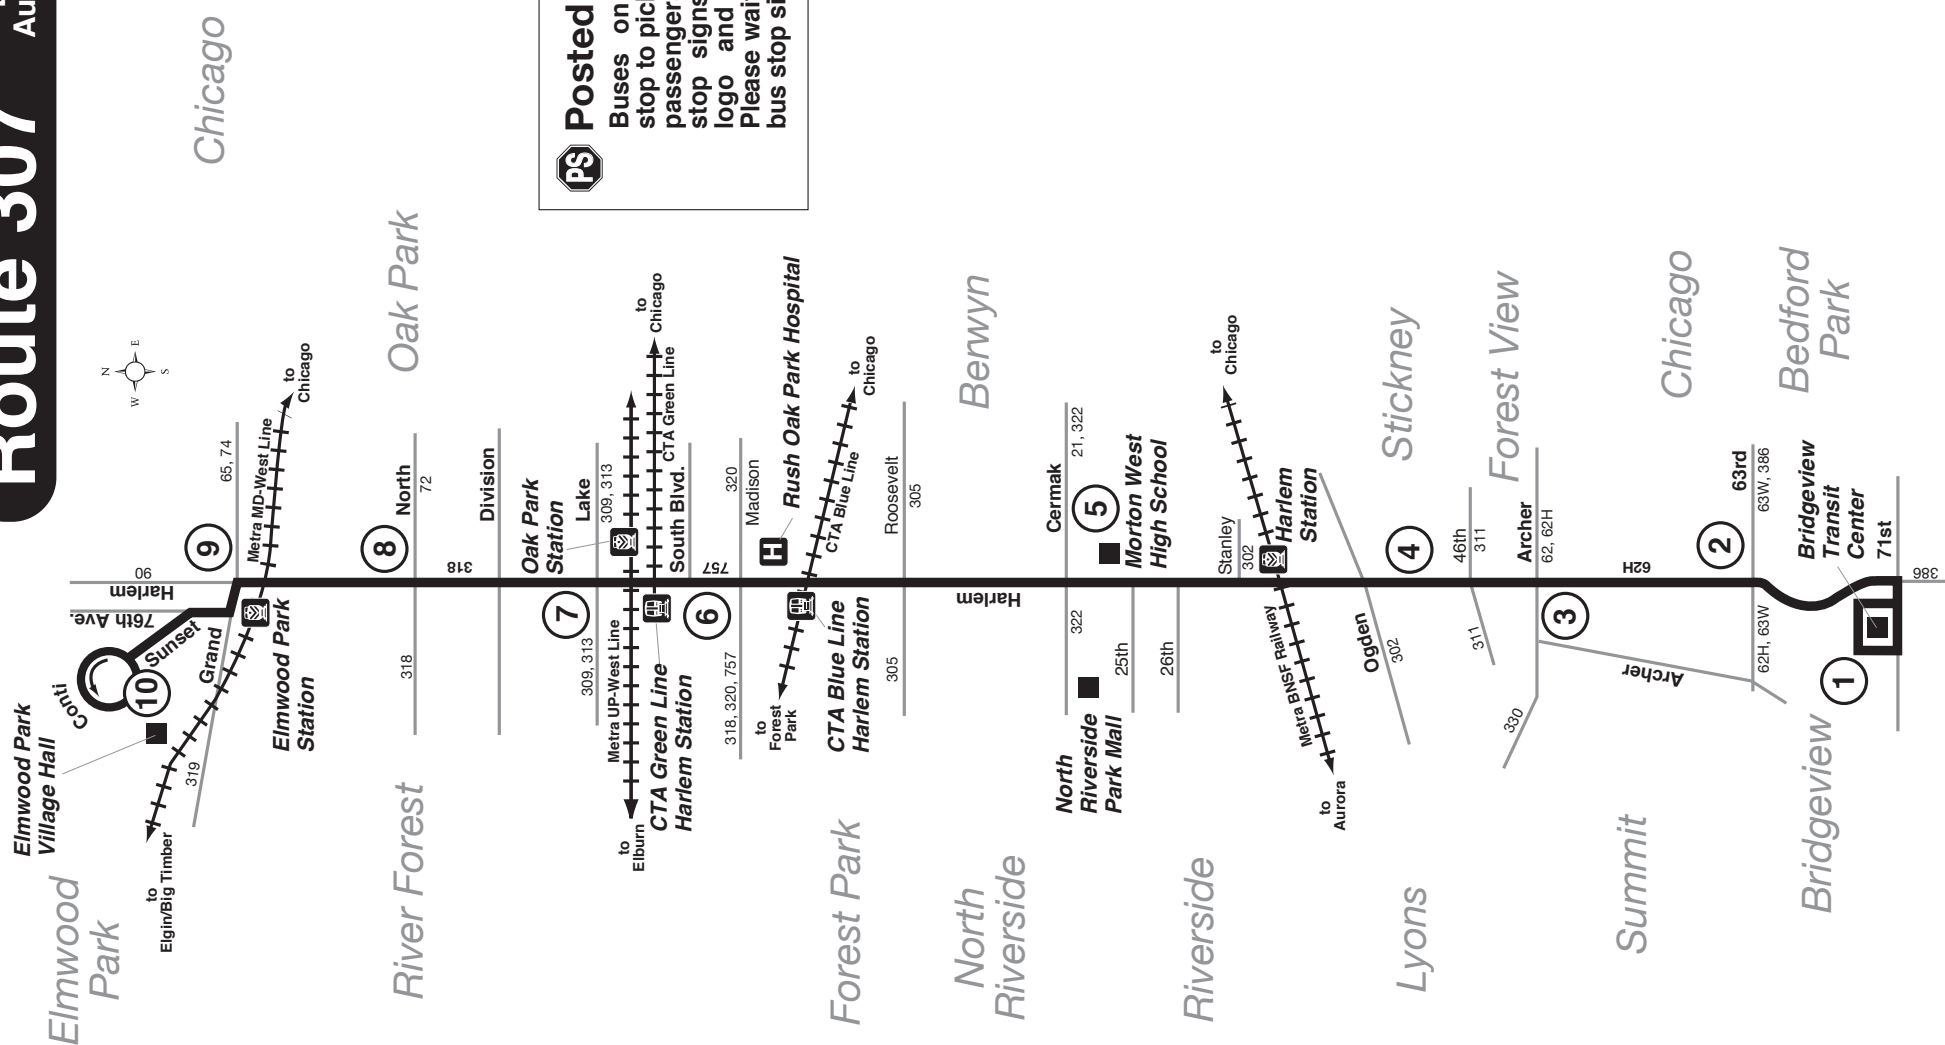

Route 307

Effective Date
August 11, 2019

050919rev-061819rev

PS Posted Stops Only
Buses on this route will stop to pick up and drop off passengers only at bus stop signs with the Pace logo and route number. Please wait for the bus at a bus stop sign.

PS Posted Stops Only. Buses will stop at Posted Stops Only along the entire route.
Sunday service will operate on New Year's Day, Memorial Day, Independence Day, Labor Day, Thanksgiving Day and Christmas Day.

All Pace buses on this route are equipped with bike racks.

Posted Stops Only **PS**

Major Destinations

- Metra BNSF Railway Harlem Station
- Morton West High School
- CTA Blue Line Harlem Station (Forest Park Branch)
- Rush Oak Park Hospital
- CTA Green Line Harlem Station
- Metra UP-West Line Oak Park Station
- Metra MD-West Line Elmwood Park Station
- Bridgeview Transit Center

SATURDAY SOUTHBOUND

Table with 10 columns representing stops from Elmwood Park Village Hall to Bridgeview Transit Center, showing departure times for Saturday southbound service.

Posted Stops Only. Buses will stop at Posted Stops Only along the entire route.