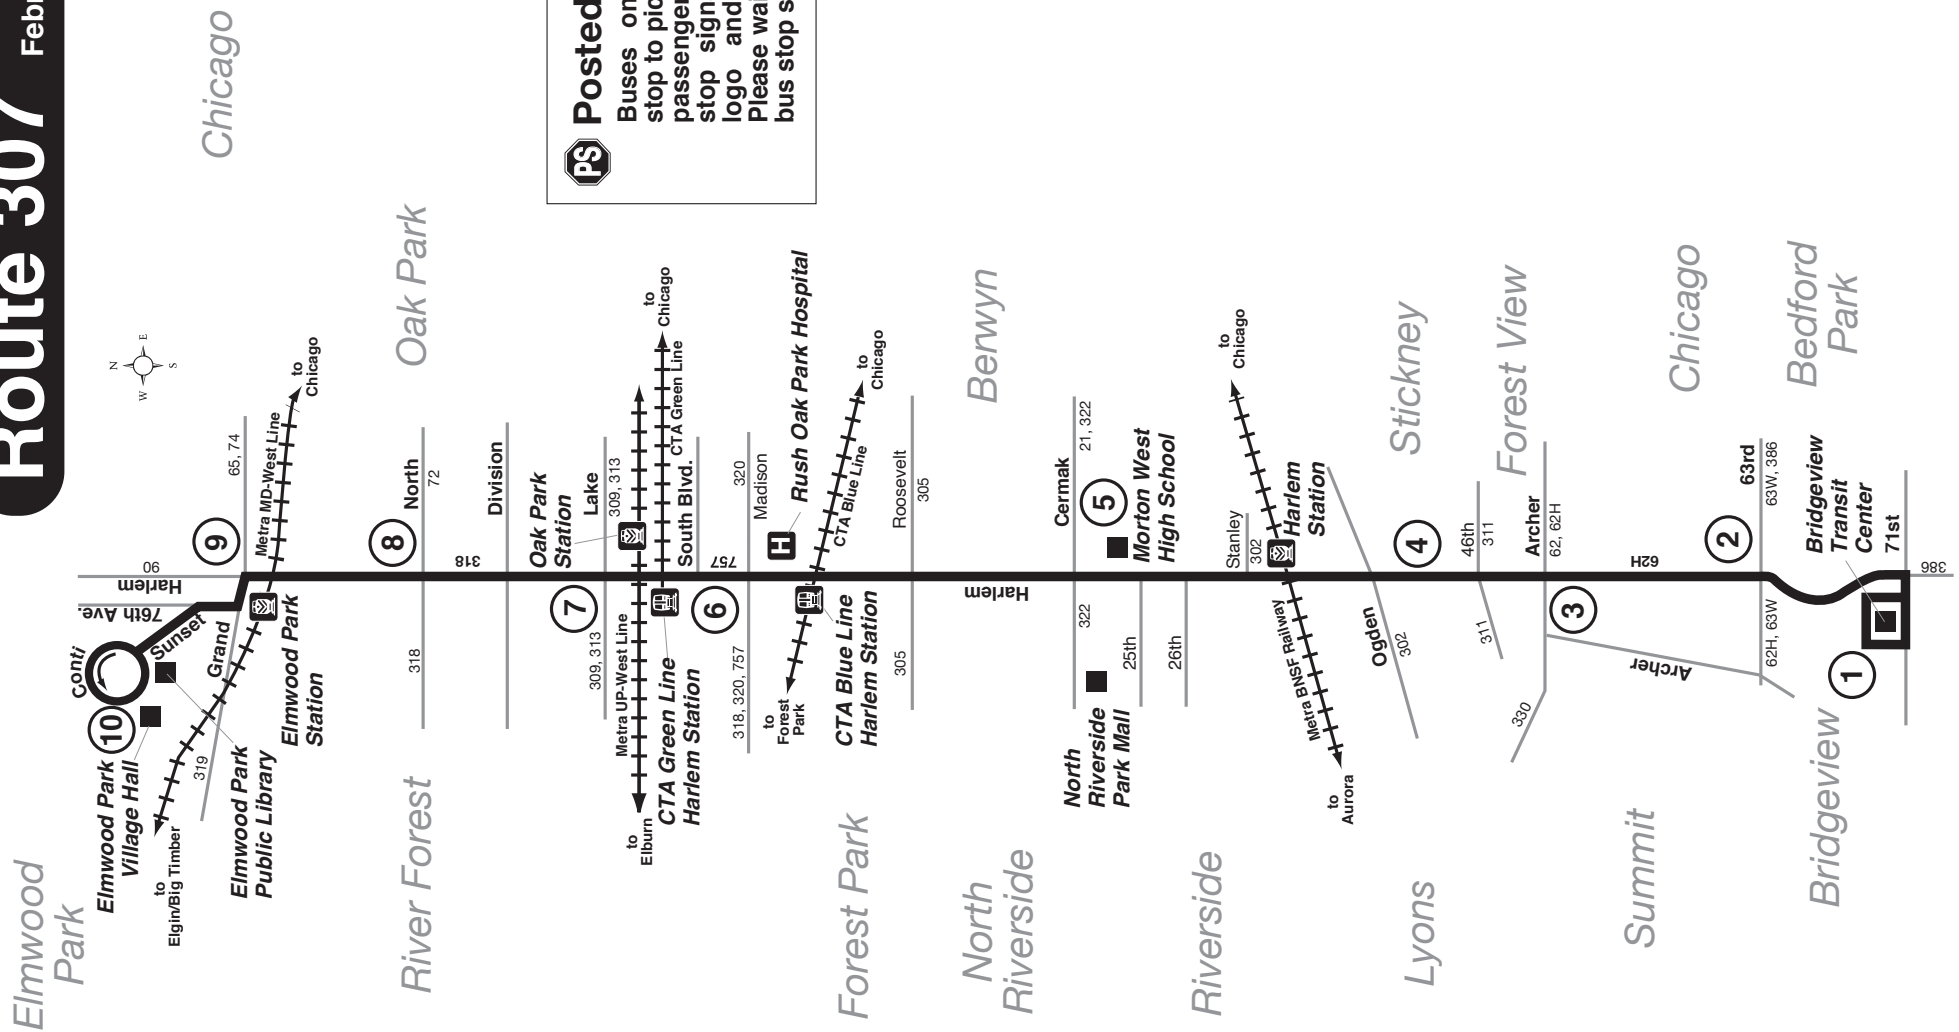

Route 307

Effective Date
February 13, 2022

-061819rev-021522rev

PS Posted Stops Only
Buses on this route will stop to pick up and drop off passengers only at bus stop signs with the Pace logo and route number. Please wait for the bus at a bus stop sign.

SUNDAY NORTHBOUND

	1	2	3	4	5	6	7	8	9	10
	BRIDGEVIEW TRANSIT CENTER	63RD/HARLEM	HARLEM/ARCHER	HARLEM/OGDEN	HARLEM/CERMAK	HARLEM/SOUTH BLVD. (CTA GREEN LINE)	HARLEM/LAKE	HARLEM/NORTH	HARLEM/GRAND	ELMWOOD PARK VILLAGE HALL
5:59AM	6:03AM	6:07AM	6:13AM	6:22AM	6:32AM	6:33AM	6:39AM	6:44AM	6:47AM	
6:59	7:03	7:07	7:13	7:22	7:32	7:33	7:39	7:44	7:47	
7:29	7:33	7:37	7:43	7:52	8:02	8:03	8:09	8:14	8:17	
7:59	8:03	8:07	8:13	8:22	8:33	8:34	8:40	8:45	8:48	
8:29	8:33	8:37	8:44	8:53	9:04	9:05	9:11	9:16	9:19	
8:59	9:03	9:07	9:14	9:23	9:34	9:35	9:41	9:46	9:49	
9:29	9:33	9:37	9:44	9:53	10:04	10:05	10:11	10:16	10:19	
9:59	10:03	10:07	10:14	10:23	10:37	10:38	10:44	10:49	10:52	
10:29	10:33	10:37	10:45	10:54	11:08	11:09	11:15	11:20	11:23	
10:59	11:03	11:07	11:15	11:24	11:38	11:39	11:45	11:51	11:55	
11:29	11:33	11:37	11:45	11:55	12:09PM	12:10PM	12:16PM	12:22PM	12:26PM	
11:59	12:03PM	12:07PM	12:15PM	12:25PM	12:39	12:40	12:46	12:52	12:56	
12:29PM	12:33	12:37	12:45	12:55	1:09	1:10	1:16	1:22	1:26	
12:59	1:03	1:07	1:15	1:25	1:39	1:40	1:46	1:52	1:56	
1:29	1:33	1:37	1:45	1:55	2:11	2:12	2:18	2:24	2:28	
1:59	2:03	2:07	2:15	2:26	2:43	2:44	2:50	2:56	3:00	
2:29	2:33	2:37	2:45	2:56	3:13	3:14	3:20	3:26	3:30	
2:59	3:03	3:07	3:15	3:26	3:42	3:43	3:49	3:55	3:59	
3:29	3:33	3:37	3:45	3:56	4:10	4:11	4:17	4:23	4:27	
3:59	4:03	4:07	4:15	4:26	4:40	4:41	4:47	4:53	4:57	
4:29	4:33	4:37	4:45	4:56	5:10	5:11	5:17	5:22	5:25	
4:59	5:03	5:07	5:15	5:25	5:39	5:40	5:46	5:51	5:54	
5:29	5:33	5:37	5:45	5:55	6:09	6:10	6:16	6:21	6:24	
5:59	6:03	6:07	6:15	6:25	6:39	6:40	6:46	6:51	6:54	
6:29	6:33	6:37	6:45	6:55	7:09	7:10	7:16	7:21	7:24	
6:59	7:03	7:07	7:15	7:25	7:36	7:37	7:43	7:48	7:51	
7:29	7:33	7:37	7:45	7:55	8:06	8:07	8:13	8:18	8:21	
7:59	8:03	8:07	8:15	8:25	8:36	8:37	8:43	8:48	8:51	
8:29	8:33	8:37	8:45	8:55	9:06	9:07	9:13	9:18	9:21	
8:59	9:03	9:07	9:15	9:25	9:36	9:37	9:43	9:48	9:51	
10:08	10:12	10:16	10:24	10:34	10:45	10:46	10:52	10:57	11:00	

SUNDAY SOUTHBOUND