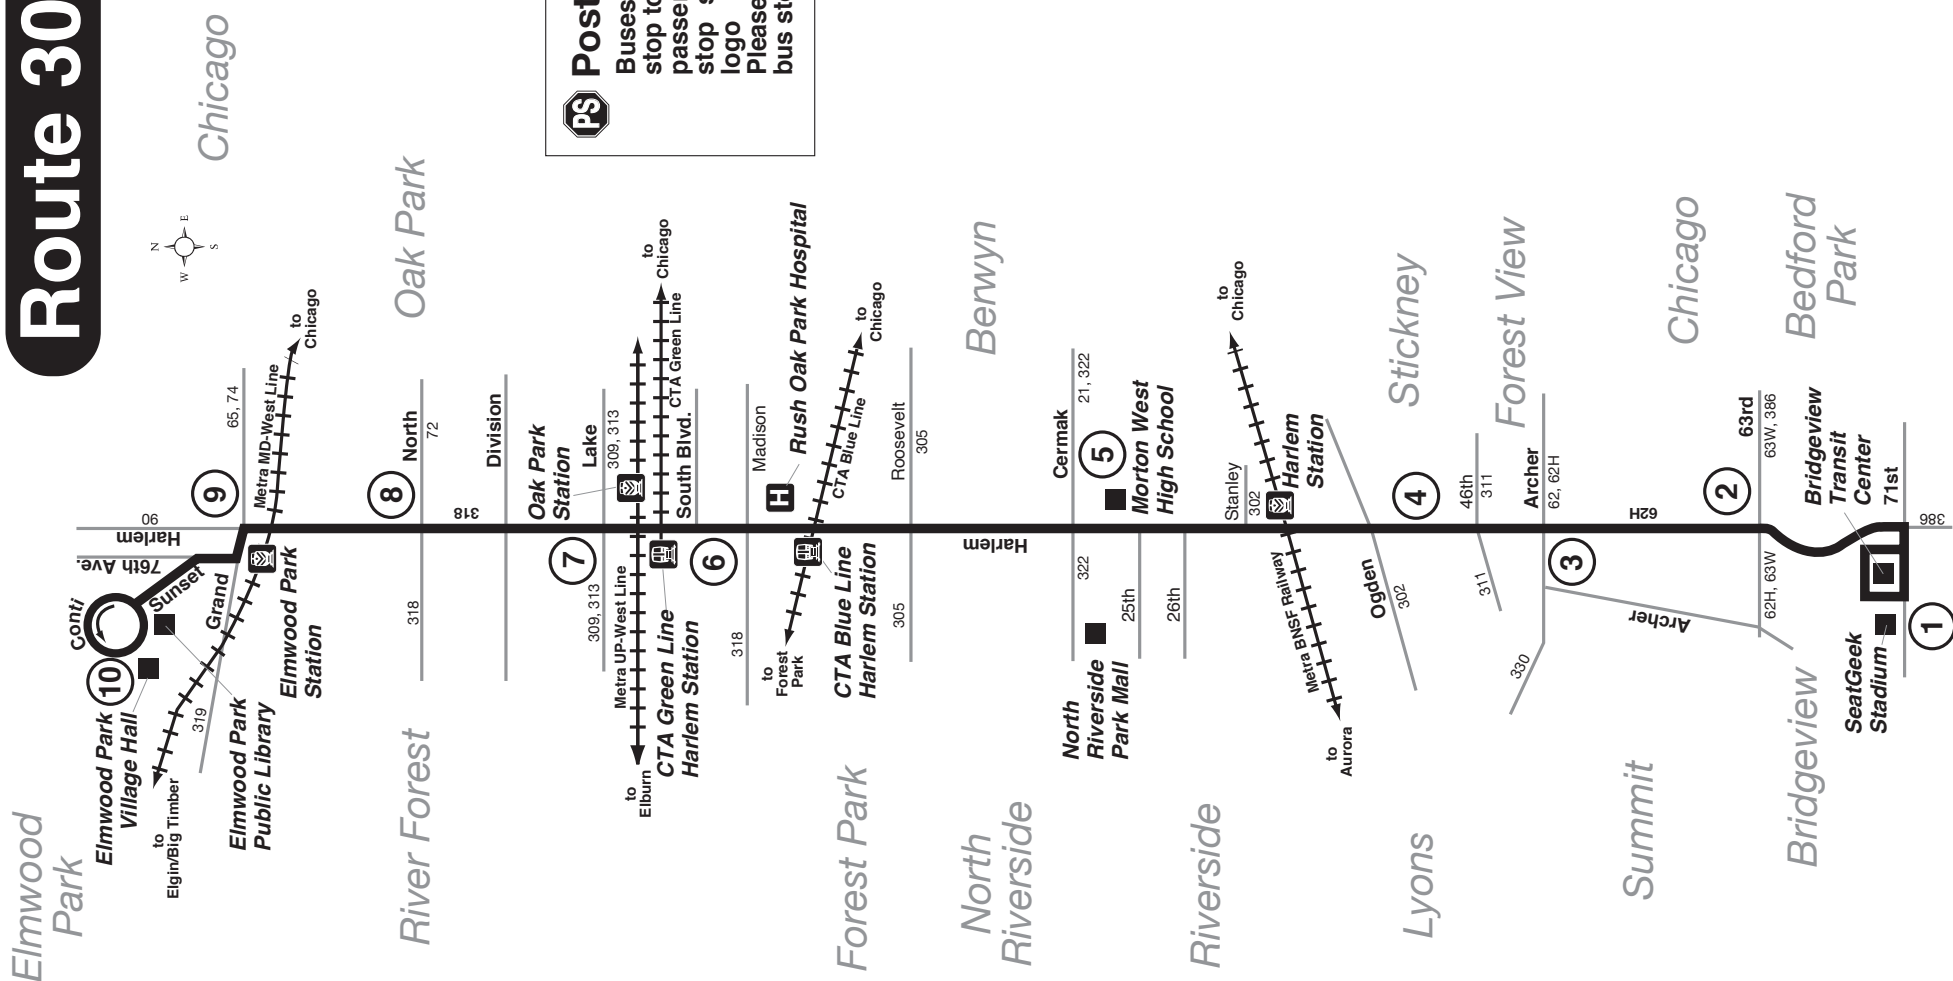

Route 307

Effective Date
November 10, 2022

-121522rev-020223rev

PS Posted Stops Only
Buses on this route will stop to pick up and drop off passengers only at bus stop signs with the Pace logo and route number. Please wait for the bus at a bus stop sign.

SUNDAY NORTHBOUND

	1	2	3	4	5	6	7	8	9	10
	BRIDGEVIEW TRANSIT CENTER	63RD/HARLEM	HARLEM/ARCHER	HARLEM/OGDEN	HARLEM/CERMAK	HARLEM/SOUTH BLVD. (CTA GREEN LINE)	HARLEM/ LAKE	HARLEM/ NORTH	HARLEM/ GRAND	ELMWOOD PARK VILLAGE HALL
5:59AM	6:03AM	6:07AM	6:13AM	6:22AM	6:32AM	6:33AM	6:39AM	6:44AM	6:47AM	
6:59	7:03	7:07	7:13	7:22	7:32	7:33	7:39	7:44	7:47	
7:29	7:33	7:37	7:43	7:52	8:02	8:03	8:09	8:14	8:17	
7:59	8:03	8:07	8:13	8:22	8:33	8:34	8:40	8:45	8:48	
8:29	8:33	8:37	8:44	8:53	9:04	9:05	9:11	9:16	9:19	
8:59	9:03	9:07	9:14	9:23	9:34	9:35	9:41	9:46	9:49	
9:29	9:33	9:37	9:44	9:53	10:04	10:05	10:11	10:16	10:19	
9:59	10:03	10:07	10:14	10:23	10:37	10:38	10:44	10:49	10:52	
10:29	10:33	10:37	10:45	10:54	11:08	11:09	11:15	11:20	11:23	
10:59	11:03	11:07	11:15	11:24	11:38	11:39	11:45	11:51	11:55	
11:29	11:33	11:37	11:45	11:55	12:09PM	12:10PM	12:16PM	12:22PM	12:26PM	
11:59	12:03PM	12:07PM	12:15PM	12:25PM	12:39	12:40	12:46	12:52	12:56	
12:29PM	12:33	12:37	12:45	12:55	1:09	1:10	1:16	1:22	1:26	
12:59	1:03	1:07	1:15	1:25	1:39	1:40	1:46	1:52	1:56	
1:29	1:33	1:37	1:45	1:55	2:11	2:12	2:18	2:24	2:28	
1:59	2:03	2:07	2:15	2:26	2:43	2:44	2:50	2:56	3:00	
2:29	2:33	2:37	2:45	2:56	3:13	3:14	3:20	3:26	3:30	
2:59	3:03	3:07	3:15	3:26	3:42	3:43	3:49	3:55	3:59	
3:29	3:33	3:37	3:45	3:56	4:10	4:11	4:17	4:23	4:27	
3:59	4:03	4:07	4:15	4:26	4:40	4:41	4:47	4:53	4:57	
4:29	4:33	4:37	4:45	4:56	5:10	5:11	5:17	5:22	5:25	
4:59	5:03	5:07	5:15	5:25	5:39	5:40	5:46	5:51	5:54	
5:29	5:33	5:37	5:45	5:55	6:09	6:10	6:16	6:21	6:24	
5:59	6:03	6:07	6:15	6:25	6:39	6:40	6:46	6:51	6:54	
6:29	6:33	6:37	6:45	6:55	7:09	7:10	7:16	7:21	7:24	
6:59	7:03	7:07	7:15	7:25	7:36	7:37	7:43	7:48	7:51	
7:29	7:33	7:37	7:45	7:55	8:06	8:07	8:13	8:18	8:21	
7:59	8:03	8:07	8:15	8:25	8:36	8:37	8:43	8:48	8:51	
8:29	8:33	8:37	8:45	8:55	9:06	9:07	9:13	9:18	9:21	
8:59	9:03	9:07	9:15	9:25	9:36	9:37	9:43	9:48	9:51	
10:08	10:12	10:16	10:24	10:34	10:45	10:46	10:52	10:57	11:00	

SUNDAY SOUTHBOUND