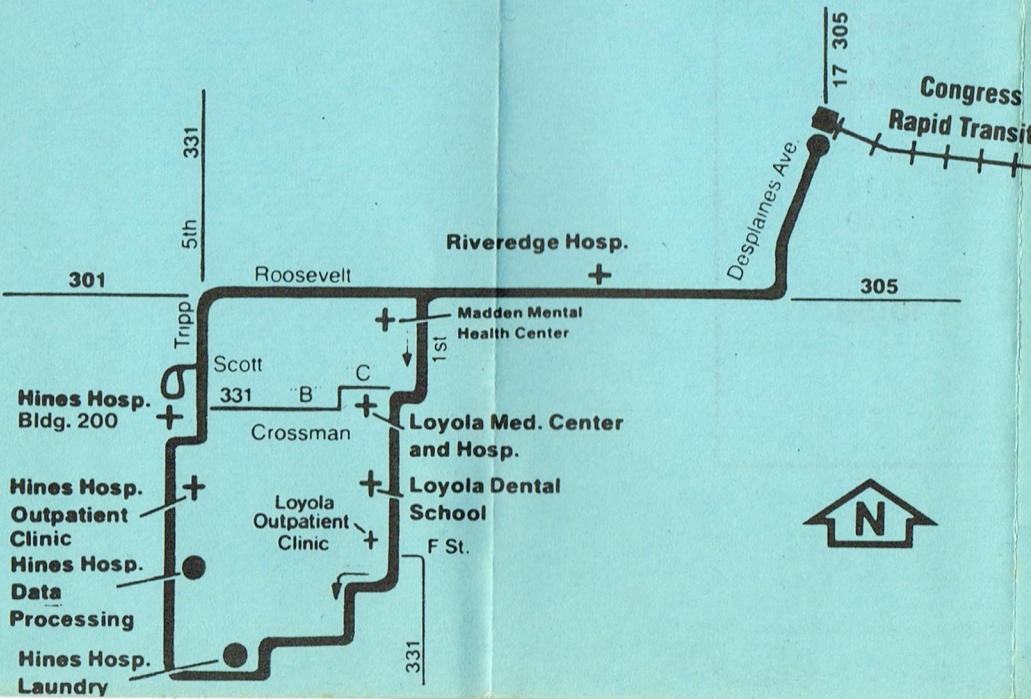

Edition 1

The schedules, fares and other arrangements shown
in this timetable are subject to change. The Regional
Transportation Authority does not assume
responsibility for errors in timetables, nor for
inconvenience or damage resulting from delayed
trains or buses or failure to make connections.