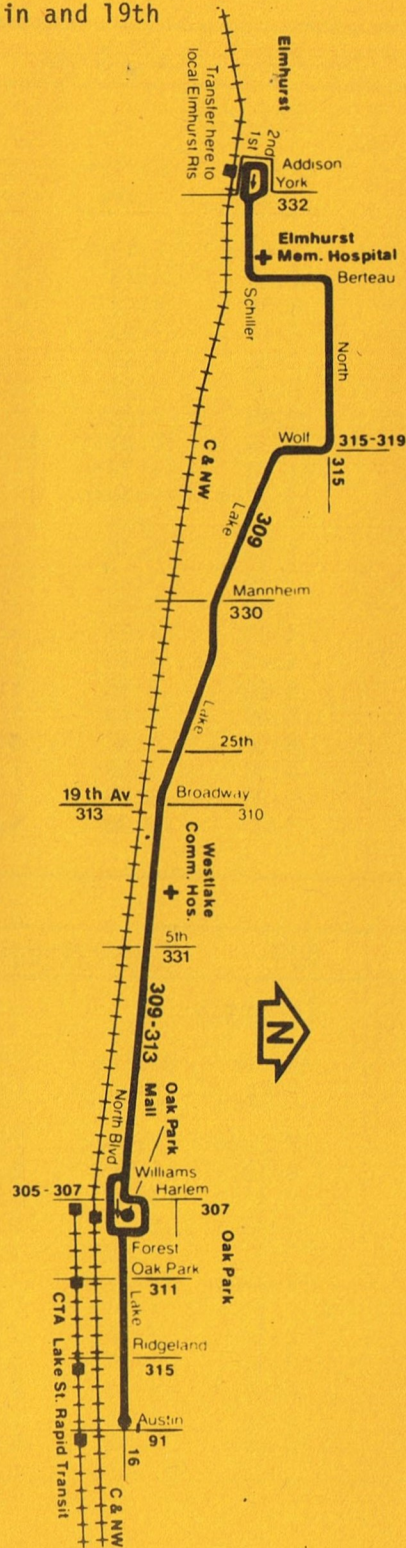

Combined #309-13 Schedule between Austin and 19th

309-313 WESTBOUND			WEEKDAY
Austin	Harlem	19th	
5:35am	5:43am	5:53am	
5:55	6:03	6:13	
6:05	6:13	6:23	
6:35	6:43	6:53	
Then every 20 minutes until			
7:35	7:43	7:53	
8:00	8:08	8:18	
Then every 30 minutes until			
3:00pm	3:08pm	3:18pm	
Then every 20 minutes until			
6:00	6:08	6:18	
Then every 30 minutes until			
8:30	8:38	8:48	
9:30	9:38	9:48	
SATURDAY			
7:00am	7:08am	7:18am	
Then every 30 minutes until			
5:30pm	5:38pm	5:48pm	
6:30	6:38	6:48	
309-313 EASTBOUND			WEEKDAY
19th	Harlem	Austin	
6:32am	6:42am	6:50am	
Then every 20 minutes until			
8:32	8:42	8:50	
Then every 30 minutes until			
3:32pm	3:42pm	3:50pm	
3:57	4:07	4:15	
Then every 20 minutes until			
5:57	6:07	6:15	
6:12	6:22	6:30	
6:32	6:42	6:50	
6:57	7:07	7:15	
7:22	7:32	7:40	
8:02	8:12	8:20	
8:22	8:32	8:40	
9:02	9:12	9:20	
9:22	9:32	9:40	
10:02	10:12	10:20	
10:22	10:32	10:40	
SATURDAY			
8:02am	8:12am	8:20am	
Then every 30 minutes until			
6:02pm	6:12pm	6:20pm	
6:22	6:32	6:40	
6:52	7:02	7:10	
7:22	7:32	7:40	

RTA Travel Information is a 24 hour facility. For better service, call during the off-peak hours.

In Chicago; 836-7000
In the suburbs toll-free; 800-972-7000

309

Revised Service
November 16, 1981

309 Lake Street