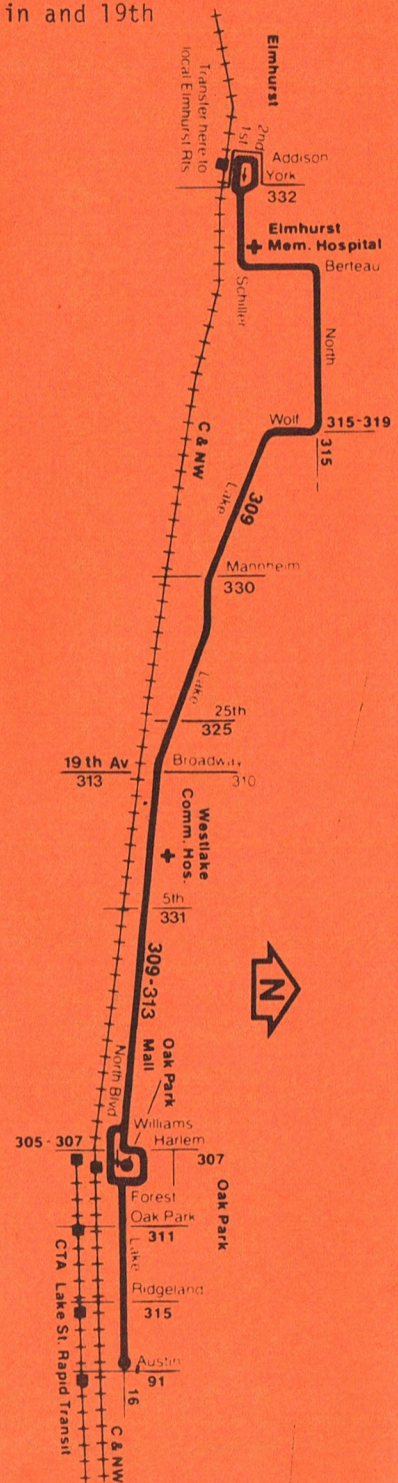

Combined #309-13 Schedule between Austin and 19th

309-313 EASTBOUND WEEKDAY		
19th	Harlem	Austin
6:22am	6:37am	6:40am
Then every 15 minutes until		
8:22	8:32	8:40
8:32	8:42	8:50
Then every 30 minutes until		
3:32pm	3:42pm	3:50pm
3:57	4:07	4:15
4:12	4:22	4:30
4:42	4:52	5:00
Then every 15 minutes until		
6:12	6:22	6:30
6:42	6:52	7:00
6:57	7:07	7:15
Then every 30 minutes until		
9:57	10:07	10:15
10:22	10:32	10:40
SATURDAY		
8:02am	8:12am	8:20am
Then every 30 minutes until		
6:02pm	6:12pm	6:20pm
6:22	6:32	6:40
6:52	7:02	7:10
7:22	7:32	7:40
309-313 WESTBOUND WEEKDAY		
Austin	Harlem	19th
5:40am	5:48am	5:58am
Then every 15 minutes until		
7:40	7:48	7:58
8:00	8:08	8:18
Then every 30 minutes until		
3:00pm	3:08pm	3:18pm
3:20	3:28	3:38
3:45	3:53	4:03
Then every 15 minutes until		
6:00	6:08	6:18
Then every 30 minutes until		
8:30	8:38	8:48
9:30	9:38	9:48
SATURDAY		
7:00am	7:08am	7:18am
Then every 30 minutes until		
5:30pm	5:38pm	5:48pm
6:30	6:38	6:48

No Sunday or Holiday Service

RTA Travel Information is a 24 hour facility. For better service, call during the off-peak hours.

In Chicago; 836-7000
In the suburbs toll-free; 800-972-7000