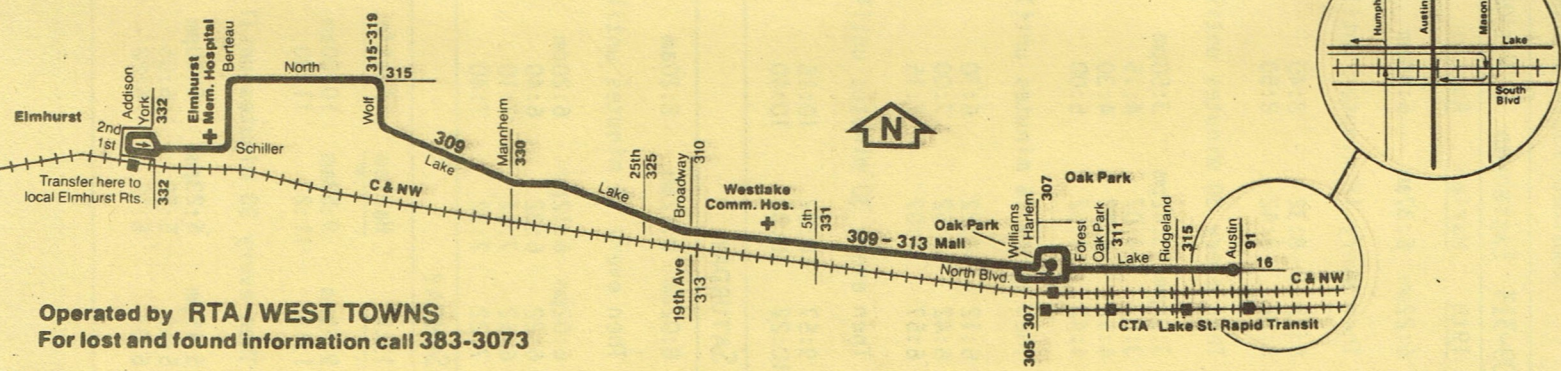

309 LAKE Street		WESTBOUND		
WEEKDAY				
Austin Lake	Harlem Lake	19th Lake	Wolf North	York Schiller
5:40am	5:48am	5:58am	6:08am	6:15am
6:10	6:18	6:28	6:38	6:45
6:40	6:48	6:58	7:08	7:15
7:10	7:18	7:28	7:38	7:45
7:40	7:48	7:58	8:08	8:15
8:30	8:38	8:48	8:58	9:05
9:30	9:38	9:48	9:58	10:05
10:30	10:38	10:48	10:58	11:05
11:30	11:38	11:48	11:58	12:05pm
12:30pm	12:38pm	12:48pm	12:58pm	1:05
1:30	1:38	1:48	1:58	2:05
2:30	2:38	2:48	2:58	3:05
3:20	3:28	3:38	3:48	3:55
3:45	3:53	4:03	4:13	4:20
4:15	4:23	4:33	4:43	4:50
4:45	4:53	5:03	5:13	5:20
5:15	5:23	5:33	5:43	5:50
5:45	5:53	6:03	6:13	6:20
6:30	6:38	6:48	6:58	7:05
7:30	7:38	7:48	7:58	8:05
8:30	8:38	8:48	8:58	9:05
9:30	9:38	9:48	9:58	10:05

C - Bus comes from Oakbrook Center via #332

B - Bus continues to Oakbrook Center via #332  
M - Mannheim/Lake only

Operated by RTA / WEST TOWNS  
For lost and found information call 383-3073