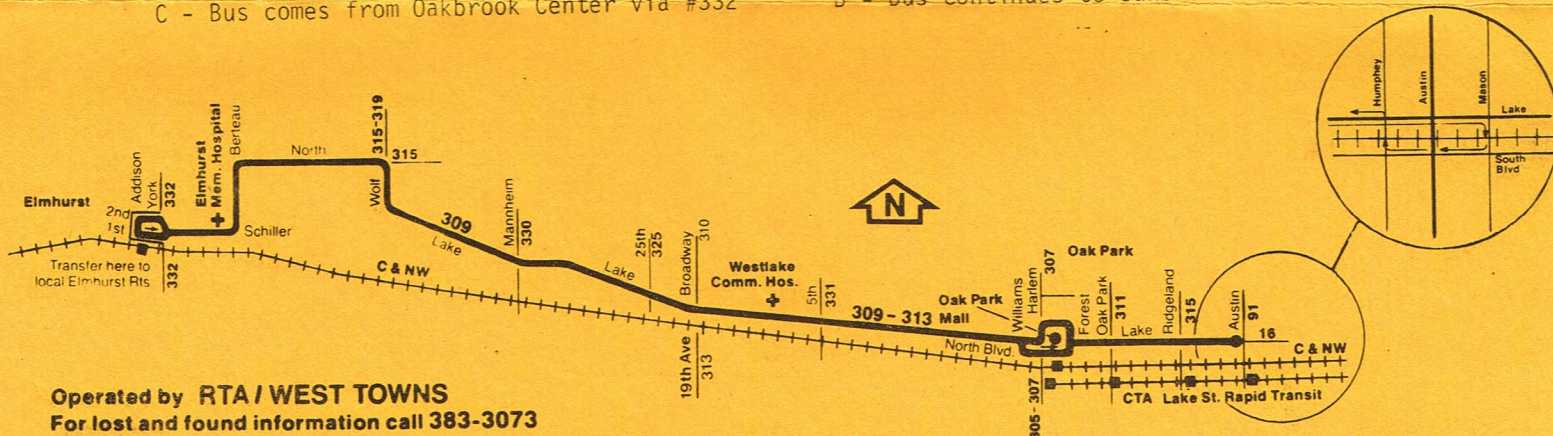

## 309 Lake Street

309 LAKE STREET WEEKDAY-EASTBOUND					309 LAKE STREET WEEKDAY-WESTBOUND				
Schiller York	North Wolf	Lake 19	Lake Harlem	Lake Austin	Lake Austin	Lake Harlem	Lake 19	Wolf North	Schiller York
6:21am	6:28am	6:38am	6:48am	6:55am	5:40am	5:49am	5:59am	6:09am	6:18am
6:51	6:58	7:08	7:18	7:25	6:10	6:19	6:29	6:39	6:48
7:21	7:28	7:38	7:48	7:55	6:40	6:49	6:59	7:09	7:18
7:51	7:58	8:08	8:18	8:25	7:10	7:19	7:29	7:39	7:48
8:21	8:28	8:38	8:48	8:55	7:40	7:49	7:59	8:09	8:18
9:16	9:23	9:33	9:43	9:50	8:30	8:39	8:49	8:59	9:08
10:16	10:23	10:33	10:43	10:50	9:30	9:39	9:49	9:59	10:08
11:16	11:23	11:33	11:43	11:50	10:30	10:39	10:49	10:59	11:08
12:16pm	12:23pm	12:33pm	12:43pm	12:50pm	11:30	11:39	11:49	11:59	12:08pm
1:16	1:23	1:33	1:43	1:50	12:30pm	12:39pm	12:49pm	12:59pm	1:08
2:16	2:23	2:33	2:43	2:50	1:30	1:39	1:49	1:59	2:08
3:16	3:23	3:33	3:43	3:50	2:30	2:39	2:49	2:59	3:08
3:56	4:03	4:13	4:23	4:30	3:15	3:24	3:34	3:44	3:53
4:26	4:33	4:43	4:53	5:00	3:45	3:54	4:04	4:14	4:23
4:56	5:03	5:13	5:23	5:30	4:15	4:24	4:34	4:44	4:53
5:26	5:33	5:43	5:53	6:00	4:45	4:54	5:04	5:14	5:23
5:56	6:03	6:13	6:23	6:30	5:15	5:24	5:34	5:44	5:53
6:26	6:33	6:43	6:53	7:00	5:45	5:54	6:04	6:14	6:23
7:11	7:18	7:28	7:38	7:45	6:30	6:39	6:49	6:59	7:08
8:11	8:18	8:28	8:38	8:45	7:30	7:39	7:49	7:59	8:08
9:11	9:18	9:28	9:38	9:45	8:30	8:39	8:49	8:59	9:08
10:11	10:18	10:28	10:38	10:45	9:30	9:39	9:49	9:59	10:08

C - Bus comes from Oakbrook Center via #332

B - Bus continues to Oakbrook Center via #332

Operated by RTA / WEST TOWNS  
For lost and found information call 383-3073