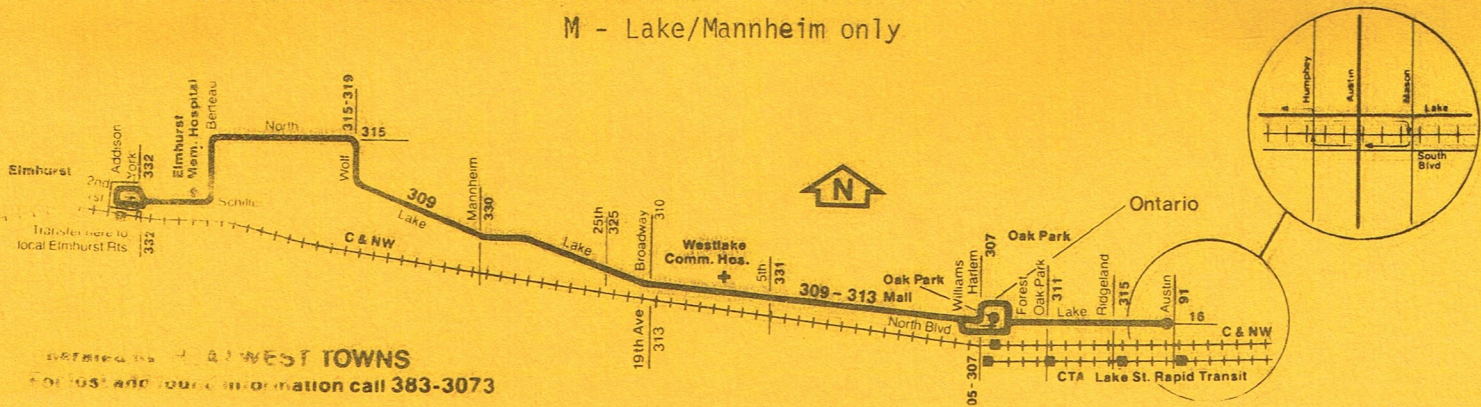

C - Bus comes from Oakbrook Center via #332

B - Bus continues to Oakbrook Center via #332

M - Lake/Mannheim only

ESTABLISHED BY WEST TOWNS
For bus and fare information call 383-3073