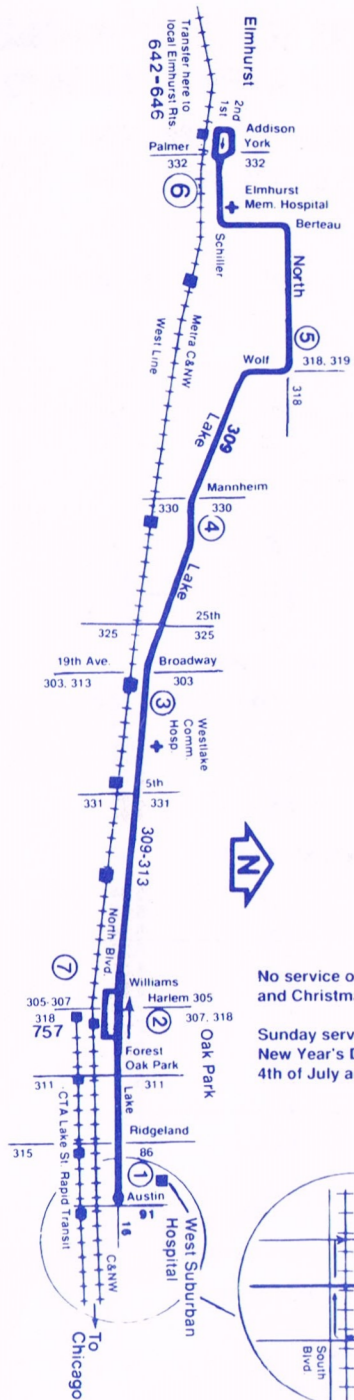

COMBINED ROUTES 309 - 313 SCHEDULE

BETWEEN AUSTIN AND 19TH AVENUE

No service on Thanksgiving and Christmas.

Sunday service will operate on New Year's Day, Memorial Day, 4th of July and Labor Day.

Service will operate on New Year's Day, Memorial Day, Fourth of July and Labor Day.

No service on Thanksgiving Day and Christmas Day.

////// SATURDAY //////////////////////////////////////

////// WESTBOUND //////////////////////////////////////

①	②	③
LAKE AUSTIN	LAKE HARLEM	LAKE 19TH AVE
7:02am	7:11am	7:21am
7:32	7:41	7:51
8:02	8:11	8:21
8:32	8:41	8:51
9:00	9:10	9:20

Then every 30 minutes until:

6:00pm	6:10pm	6:20pm
6:31	6:40	6:49
7:01	7:10	7:19
7:31	7:40	7:49
8:01	8:10	8:19

////// EASTBOUND //////////////////////////////////////

③	⑦	①
LAKE 19TH AVE	NORTH BLVD HARLEM	LAKE AUSTIN
6:41am	6:50am	6:57am
7:11	7:20	7:27
7:41	7:50	7:57
8:03	8:13	8:21

Then every 30 minutes until:

7:33pm	7:43pm	7:51pm

////// SUNDAY //////////////////////////////////////

////// WESTBOUND //////////////////////////////////////

①	②	③
LAKE AUSTIN	LAKE HARLEM	LAKE 19TH AVE
10:00am	10:10am	10:19am

Then every 30 minutes until:

6:00pm	6:10pm	6:19pm
6:31	6:40	6:48
7:01	7:10	7:18

////// EASTBOUND //////////////////////////////////////

③	⑦	①
LAKE 19TH AVE	NORTH BLVD HARLEM	LAKE AUSTIN
9:37am	9:46am	9:53am
10:07	10:16	10:23
10:37	10:46	10:53
11:05	11:15	11:23
11:33	11:43	11:51

Then every 30 minutes until:

5:33pm	5:43pm	5:51pm
6:02	6:12	6:20
6:33	6:43	6:51

EXACT FARE REQUIRED

DRIVER HAS NO CHANGE

REGULAR FARES	PEAK	OFF-PEAK
Adult	$1.10	$1.10
Pace Transfer	.10	.10
Transfer to CTA	.70	.45
Reduced	.55	.55
Pace Transfer	.05	.05
Transfer to CTA	.35	.20
Riders with valid weekly or monthly Metra rail ticket to or from station		
Adult	.85	.85
Reduced	.40	.40

PACE PASSES/TICKETS

	Regular	Reduced
Monthly Passport	$78.00	33.00
Weekday Only Pass	66.00	--
Weekly Pass	20.50	--
Pace Link-Up Passport	36.00	--
Pace Ten-Ride Plus Tickets	11.00	5.50
Ten-Ride Tickets not valid on CTA		

FARE INFORMATION

Peak fares are charged 6-10 a.m. and 3-7 p.m., weekdays, except holidays (New Year's Day, Memorial Day, July 4th, Labor Day, Thanksgiving, and Christmas).

Reduced fares include children ages 7-11, senior citizens, and persons with disabilities (with RTA Reduced Fare Card), and students (high school or younger with appropriate identification) to and from school only on school days, between 6:00 a.m. and 8:00 p.m.

Pace Weekday Only Pass is valid everyday on Pace, but weekdays only on CTA.

When accompanied by an adult fare paying passenger, a maximum of two children can ride **FREE** under age 7.

INFORMATION CENTER

If you need transit information please call:
The RTA Travel Information Center, open daily from 5:00 a.m. to 1:00 a.m.

1-312-836-7000

Pace Passenger Services, Monday through Friday from 8:00 a.m. to 5:00 p.m.

1-(708) 364-PACE

TDD # (For HEARING IMPAIRED ONLY)
1-(312) 836-4949

CARRIER INFORMATION

OPERATED BY: Pace West Division
For lost and found call (708) 344-7400

ADDITIONAL INFORMATION