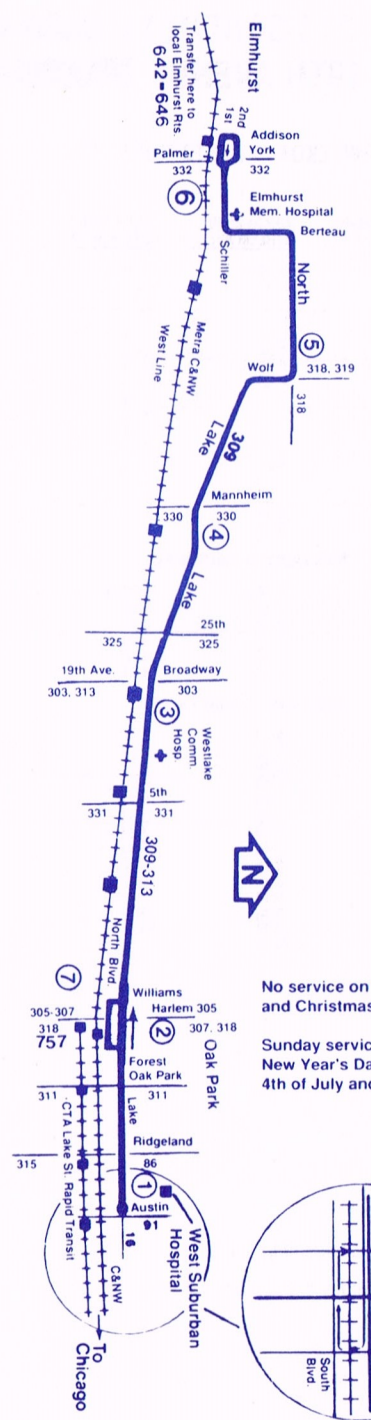

**COMBINED ROUTES 309 - 313 SCHEDULE
BETWEEN AUSTIN AND 19TH AVENUE**

No service on Thanksgiving and Christmas.
Sunday service will operate on New Year's Day, Memorial Day, 4th of July and Labor Day.

Service will operate on New Year's Day, Memorial Day, Fourth of July and Labor Day.

No service on Thanksgiving Day and Christmas Day.

SATURDAY - WESTBOUND

① LAKE STREET AUSTIN BLVD.	② LAKE STREET HARLEM AVENUE	③ LAKE STREET 19TH AVENUE
7:02am	7:11am	7:21am
7:32	7:41	7:51
8:02	8:11	8:21
8:32	8:41	8:51
9:00	9:10	9:20
THEN EVERY 30 MINUTES UNTIL:		
6:00pm	6:10pm	6:20pm
6:31	6:40	6:49
7:01	7:10	7:19
7:31	7:40	7:49
8:01	8:10	8:19

SATURDAY - EASTBOUND

③ LAKE STREET 19TH STREET	⑦ NORTH BLVD. HARLEM AVENUE	① LAKE STREET AUSTIN BLVD.
6:41am	6:50am	6:57
7:11	7:20	7:27
7:41	7:50	7:57
8:03	8:13	8:21
THEN EVERY 30 MINUTES UNTIL:		
7:33pm	7:43pm	7:51pm

SUNDAY - WESTBOUND

① LAKE STREET AUSTIN BLVD.	② LAKE STREET HARLEM AVENUE	③ LAKE STREET 19TH AVENUE
10:00am	10:10am	10:19am
6:00pm	6:10pm	6:19pm
6:31	6:40	6:48
7:01	7:10	7:18

SUNDAY - EASTBOUND

③ LAKE STREET 19TH AVENUE	⑦ NORTH BLVD. HARLEM AVENUE	① LAKE STREET AUSTIN BLVD.
9:37am	9:46am	9:53am
10:07	10:16	10:23
10:37	10:46	10:53
11:05	11:15	11:23
11:33	11:43	11:51
THEN EVERY 30 MINUTES UNTIL:		
5:33pm	5:43pm	5:51pm
6:02	6:12	6:20
6:33	6:43	6:51