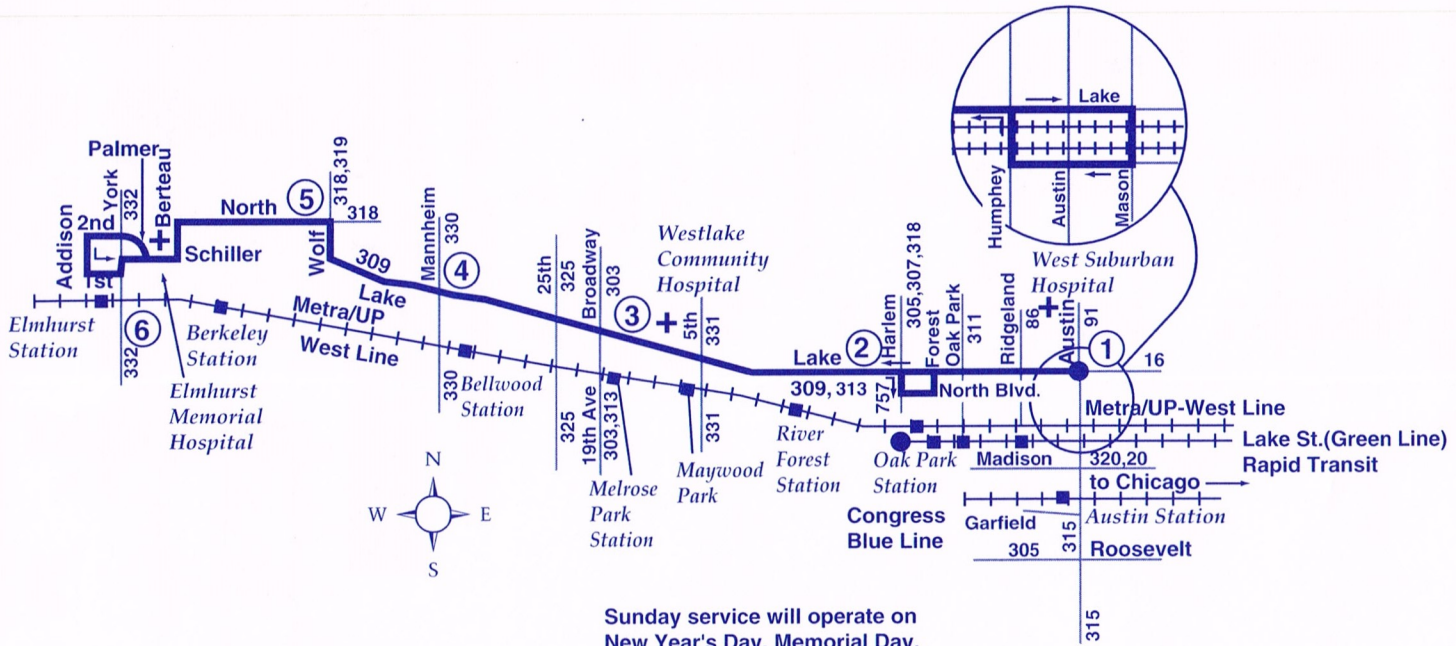

SUNDAY - EASTBOUND

⑥	⑤	④	③	②	①
ELMHURST METRA STATION	NORTH WOLF	LAKE MANNHEIM	LAKE 19TH	LAKE HARLEM*	LAKE AUSTIN
-	-	9:32am	9:37am	9:46am	9:54am
10:20am	10:27am	10:32	10:37	10:46	10:54
11:15	11:22	11:27	11:32	11:42	11:50
12:15pm	12:22pm	12:27pm	12:32pm	12:42pm	12:50pm
1:15	1:22	1:27	1:32	1:42	1:50
2:15	2:22	2:27	2:32	2:42	2:50
3:15	3:22	3:27	3:32	3:42	3:50
4:15	4:22	4:27	4:32	4:42	4:50
5:15	5:22	5:27	5:32	5:42	5:50
6:15	6:22	6:26	6:31	-	-

COMBINED ROUTES 309 - 313 SCHEDULE BETWEEN AUSTIN AND 19TH AVENUE

WEEKDAY - WESTBOUND

①	②	③
LAKE AUSTIN	HARLEM LAKE	19TH LAKE
5:02am	5:11am	5:19am
5:26	5:35	5:43
5:38	5:47	5:57
5:50	6:00	6:10
Then every 12 minutes until:		
7:15	7:25	7:35
7:30	7:40	7:50
7:45	7:55	8:05
8:00	8:10	8:20
8:15	8:25	8:34
8:30	8:40	8:49
Then every 30 minutes until:		
2:45pm	2:56pm	3:07pm
3:00	3:11	3:22
3:15	3:26	3:37
3:30	3:41	3:52
Then every 15 minutes until:		
6:30	6:40	6:49
7:00	7:10	7:19
7:30	7:40	7:49
8:00	8:10	8:19
8:30	8:40	8:49
9:00	9:10	9:19
9:30	9:40	9:49
10:00	10:10	10:19
10:30	10:39	10:47

WEEKDAY - EASTBOUND

③	②	①
19TH LAKE	LAKE HARLEM*	LAKE AUSTIN
5:13am	5:22am	5:31am
5:28	5:37	5:45
5:43	5:52	6:01
5:56	6:06	6:15
6:10	6:19	6:28
Then every 12 minutes until:		
7:38	7:49	7:58
7:53	8:04	8:13
8:08	8:19	8:28
8:23	8:34	8:43
8:33	8:44	8:53
Then every 30 minutes until:		
2:48pm	2:59pm	3:10pm
3:03	3:14	3:25
3:18	3:30	3:41
3:33	3:45	3:56
3:48	4:00	4:11
4:03	4:15	4:26
Then every 15 minutes until:		
6:38	6:48	6:56
7:05	7:15	7:23
7:35	7:45	7:53
8:05	8:15	8:23
8:35	8:44	8:52
9:05	9:14	9:22
9:35	9:44	9:52
10:05	10:14	10:22
10:35	10:44	10:52

* - Eastbound trips serve the Lake Street (Green Line) Rapid Transit Station at Harlem/North Blvd. and operate via Harlem-North Blvd.-Forest-Lake St.

Sunday service will operate on New Year's Day, Memorial Day, 4th of July and Labor Day. No service on Thanksgiving Day or Christmas Day.