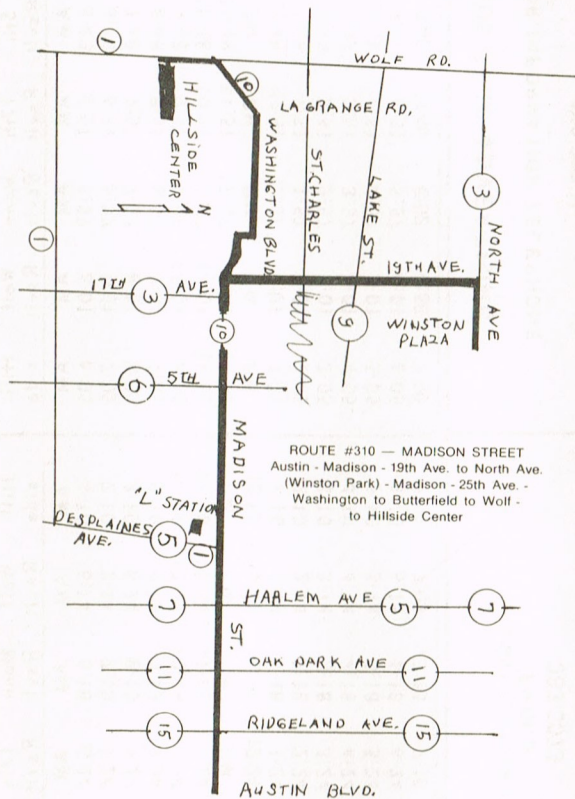

MADISON STREET ROUTE

MADISON STREET ROUTE

ROUTE NO. 310 — SATURDAY SCHEDULE

EASTBOUND							WESTBOUND						
Winston Plaza	19th North	19th Mad.	5th Mad.	Hrlm Mad.	Ridge Mad.	Austin Mad.	Austin Mad.	Ridge Mad.	Hrlm Mad.	5th Mad.	19th Mad.	19th North	Winston Plaza
AM	AM	AM	AM	AM	AM	AM	AM	AM	AM	AM	AM	AM	AM
7:50	7:55	8:03	8:07	8:15	8:18	8:20	7:20	7:22	7:26	7:34	7:38	7:45	7:50
8:40	8:45	8:53	8:57	9:05	9:08	9:10	8:10	8:12	8:16	8:24	8:28	8:35	8:40
9:30	9:35	9:43	9:47	9:55	9:58	10:00	8:40	8:42	8:46	8:54	8:58	9:05	9:10
10:20	10:25	10:33	10:37	10:45	10:48	10:50	9:30	9:32	9:36	9:44	9:48	9:55	10:00
11:10	11:15	11:23	11:27	11:35	11:38	11:40	10:20	10:22	10:26	10:34	10:38	10:45	10:50
PM	PM	PM	PM	PM	PM	PM	PM	PM	PM	PM	PM	PM	PM
12:00	12:05	12:13	12:17	12:25	12:28	12:30	11:10	11:12	11:16	11:24	11:28	11:35	11:40
12:50	12:55	1:03	1:07	1:15	1:18	1:20	12:00	12:02	12:06	12:14	12:18	12:25	12:30
1:40	1:45	1:53	1:57	2:05	2:08	2:10	12:50	12:52	12:56	1:04	1:08	1:15	1:20
2:30	2:35	2:43	2:47	2:55	2:58	3:00	1:40	1:42	1:46	1:54	1:58	2:05	2:10
3:20	3:25	3:33	3:37	3:45	3:48	3:50	2:30	2:32	2:36	2:44	2:48	2:55	3:00
4:10	4:15	4:23	4:27	4:35	4:38	4:40	3:20	3:22	3:26	3:34	3:38	3:45	3:50
5:00	5:05	5:13	5:17	5:25	5:28	5:30	4:10	4:12	4:16	4:24	4:28	4:35	4:40
5:50	5:55	6:03	6:07	6:15	6:18	6:20	5:00	5:02	5:06	5:14	5:18	5:25	5:30
6:20	6:25	6:33	6:37	6:45	6:48	6:50	5:50	5:52	5:56	6:04	6:08	6:15	6:20

Buses to Winston Plaza

ADULT'S FARES 50¢
 STUDENT'S FARE WITH PASS 40¢
 CHILDREN'S FARE (Under 12) 25¢

NO SUNDAY OR HOLIDAY OPERATION

ROUTE #310 — MADISON STREET
 Austin - Madison - 19th Ave. to North Ave.
 (Winston Park) - Madison - 25th Ave. -
 Washington to Butterfield to Wolf -
 to Hillside Center

310/301

ROUTE #310 — MADISON STREET
 Austin - Madison - 19th Ave. to North Ave.
 (Winston Park) - Madison - 25th Ave. -
 Washington to Butterfield to Wolf -
 to Hillside Center

EFFECTIVE 1-15-78

WEST TOWNS BUS COMPANY