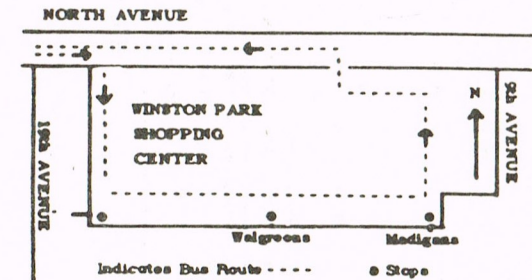

MADISON STREET ROUTE

MADISON STREET ROUTE

ROUTE NO. 310 — SATURDAY SCHEDULE

EASTBOUND							WESTBOUND						
Winston Plaza	19th North	19th Mad.	5th Mad.	Hrlm Mad.	Ridge Mad.	Austin Mad.	Austin Mad.	Ridge Mad.	Hrlm Mad.	5th Mad.	19th Mad.	19th North	Winston Plaza
AM	AM	AM	AM	AM	AM	AM	AM	AM	AM	AM	AM	AM	AM
7:50	7:55	8:03	8:07	8:15	8:18	8:20	7:20	7:22	7:26	7:34	7:38	7:45	7:50
8:40	8:45	8:53	8:57	9:05	9:08	9:10	8:10	8:12	8:16	8:24	8:28	8:35	8:40
9:30	9:35	9:43	9:47	9:55	9:58	10:00	8:40	8:42	8:46	8:54	8:58	9:05	9:10
10:20	10:25	10:33	10:37	10:45	10:48	10:50	9:30	9:32	9:36	9:44	9:48	9:55	10:00
11:10	11:15	11:23	11:27	11:35	11:38	11:40	10:20	10:22	10:26	10:34	10:38	10:45	10:50
PM	PM	PM	PM	PM	PM	PM	PM	PM	PM	PM	PM	PM	PM
12:00	12:05	12:13	12:17	12:25	12:28	12:30	11:10	11:12	11:16	11:24	11:28	11:35	11:40
12:50	12:55	1:03	1:07	1:15	1:18	1:20	12:00	12:02	12:06	12:14	12:18	12:25	12:30
1:40	1:45	1:53	1:57	2:05	2:08	2:10	12:50	12:52	12:56	1:04	1:08	1:15	1:20
2:30	2:35	2:43	2:47	2:55	2:58	3:00	1:40	1:42	1:46	1:54	1:58	2:05	2:10
3:20	3:25	3:33	3:37	3:45	3:48	3:50	2:30	2:32	2:36	2:44	2:48	2:55	3:00
4:10	4:15	4:23	4:27	4:35	4:38	4:40	3:20	3:22	3:26	3:34	3:38	3:45	3:50
5:00	5:05	5:13	5:17	5:25	5:28	5:30	4:10	4:12	4:16	4:24	4:28	4:35	4:40
5:50	5:55	6:03	6:07	6:15	6:18	6:20	5:00	5:02	5:06	5:14	5:18	5:25	5:30
6:20	6:25	6:33	6:37	6:45	6:48	6:50	5:50	5:52	5:56	6:04	6:08	6:15	6:20

Buses to Winston Plaza

ADULT'S FARES 50¢
 STUDENT'S FARE WITH PASS 40¢
 CHILDREN'S FARE (Under 12) 25¢

NO SUNDAY OR HOLIDAY OPERATION

ROUTE #310 — MADISON STREET
 Austin - Madison - 19th Ave. to North Ave.
 (Winston Park) - Madison - 25th Ave. -
 Washington to Butterfield to Wolf -
 to Hillside Center

310/301

ROUTE #310 — MADISON STREET
 Austin - Madison - 19th Ave. to North Ave.
 (Winston Park) - Madison - 25th Ave. -
 Washington to Butterfield to Wolf -
 to Hillside Center

EFFECTIVE 1-15-78

WEST TOWNS BUS COMPANY