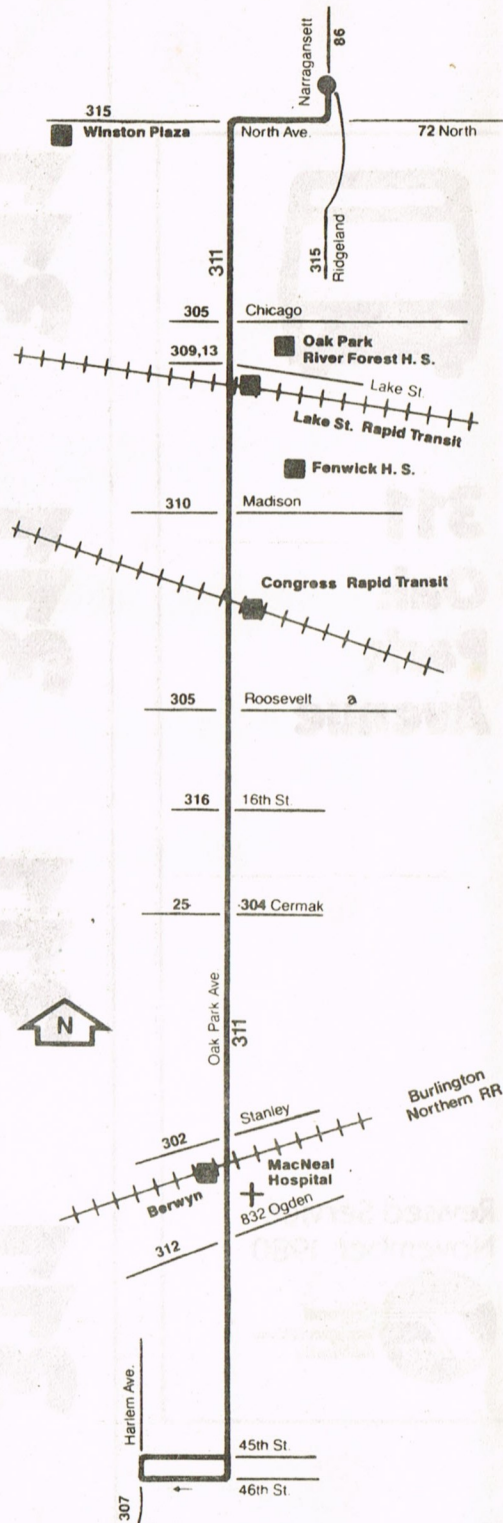

311 Weekdays—Southbound

North & Narragansett	Oak Park & Lake	Oak Park & Roosevelt	Oak Park & Cermak	Oak Park & Stanley	45th & Harlem
—	5:23am	5:28am	5:32am	5:36am	5:44am
—	5:58	6:03	6:07	6:11	6:19
6:00am	6:08	6:13	6:17	6:21	6:29
6:20	6:28	6:35	6:40	6:45	6:55
6:40	6:48	6:55	7:00	7:05	7:15
7:00	7:08	7:15	7:20	7:25	7:35
7:20	7:28	7:35	7:40	7:45	7:55
7:40	7:48	7:55	8:00	8:05	8:15
8:00	8:08	8:15	8:20	8:25	8:35
8:20	8:28	8:35	8:40	8:45	8:55
8:50	8:58	9:05	9:10	9:15	9:25
9:20	9:28	9:35	9:40	9:45	9:55
9:50	9:58	10:05	10:10	10:15	10:25
10:20	10:28	10:35	10:40	10:45	10:55
10:50	10:58	11:05	11:10	11:15	11:25
11:20	11:28	11:35	11:40	11:45	11:55
11:50	11:58	12:05pm	12:10pm	12:15pm	12:25pm
12:20pm	12:28pm	12:35	12:40	12:45	12:55
12:50	12:58	1:05	1:10	1:15	1:25
1:20	1:28	1:35	1:40	1:45	1:55
1:50	1:58	2:05	2:10	2:15	2:25
2:20	2:28	2:35	2:40	2:45	2:55
—	—	—	S3:07	S3:12	S3:22
2:50	2:58	3:05	3:10	3:15	3:25
3:10	3:18	3:25	3:30	3:35	3:45
3:30	3:38	3:45	3:50	3:55	4:05
3:50	3:58	4:05	4:10	4:15	4:25
4:10	4:18	4:25	4:30	4:35	4:45
4:30	4:38	4:45	4:50	4:55	5:05
4:50	4:58	5:05	5:10	5:15	5:25
5:10	5:18	5:25	5:30	5:35	5:45
5:30	5:38	5:45	5:50	5:55	6:05
5:50	5:58	6:05	6:10	6:15	6:25
6:10	6:18	6:25	6:30	6:35	6:45
6:45	6:51	6:56	7:00	7:06	7:15
7:25P	7:37	7:44	7:49	7:54	8:04
8:25P	8:37	8:44	8:49	8:54	9:04
9:25P	9:37	9:44	9:49	9:54	10:04

P—Time leaving Winston Plaza. Bus does not operate via North/ Narragansett.
S—School day only

311 Saturday—Southbound

North & Narragansett	Lake & Oak Park	Oak Park & Roosevelt	Cermak & Oak Park	Stanley & Oak Park	45th & Harlem
—	6:38am	6:44am	6:48am	6:52am	7:00am
—	7:38	7:44	7:48	7:52	8:00
7:45am	7:53	8:01	8:06	8:10	8:19
8:15	8:23	8:31	8:36	8:40	8:49
8:45	8:53	9:01	9:06	9:10	9:19
9:15	9:23	9:31	9:36	9:40	9:49
9:45	9:53	10:01	10:06	10:10	10:19
10:15	10:23	10:31	10:36	10:40	10:49
10:45	10:53	11:01	11:06	11:10	11:19
11:15	11:23	11:31	11:36	11:40	11:49
11:45	11:53	12:01pm	12:06pm	12:10pm	12:19pm
12:15pm	12:23pm	12:31	12:36	12:40	12:49
12:45	12:53	1:01	1:06	1:10	1:19
1:15	1:23	1:31	1:36	1:40	1:49
1:45	1:53	2:01	2:06	2:10	2:19
2:15	2:23	2:31	2:36	2:40	2:49
2:45	2:53	3:01	3:06	3:10	3:19
3:15	3:23	3:31	3:36	3:40	3:49
3:45	3:53	4:01	4:06	4:10	4:19
4:15	4:23	4:31	4:36	4:40	4:49
4:45	4:53	5:01	5:06	5:10	5:19
5:15	5:23	5:31	5:36	5:40	5:49
5:45	5:53	6:01	6:06	6:10	6:19
6:15	6:23	6:31	6:36	6:40	6:49
6:45	6:53	7:01	7:06	7:10	7:19

311 Weekdays—Northbound