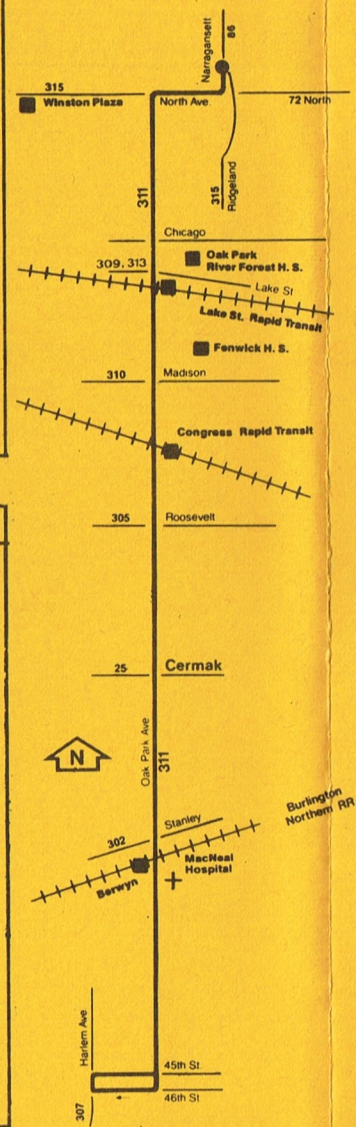

311	OAK PARK	NORTHBOUND			SATURDAY	
45 Harlem	Oak Park Stanley	Oak Park Cermak	Oak Park Roosevelt	Oak Park Lake	North Narraganstt	
7:00am	7:09am	7:13am	7:18am	7:26am	7:34am	
7:45	7:54	7:58	8:03	8:11	8:19	
8:30	8:39	8:43	8:48	8:56	9:04	
9:15	9:24	9:28	9:33	9:41	9:49	
10:05	10:14	10:18	10:23	10:31	10:39	
10:35	10:44	10:48	10:53	11:01	11:09	
11:05	11:14	11:18	11:23	11:31	11:39	
11:35	11:44	11:48	11:53	12:01pm	12:09pm	
12:05pm	12:14pm	12:18pm	12:23pm	12:31	12:39	
12:35	12:44	12:48	12:53	1:01	1:09	
1:05	1:14	1:18	1:23	1:31	1:39	
1:35	1:44	1:48	1:53	2:01	2:09	
2:05	2:14	2:18	2:23	2:31	2:39	
2:35	2:44	2:48	2:53	3:01	3:09	
3:05	3:14	3:18	3:23	3:31	3:39	
3:35	3:44	3:48	3:53	4:01	4:09	
4:05	4:14	4:18	4:23	4:31	4:39	
4:35	4:44	4:48	4:53	5:01	5:09	
5:05	5:14	5:18	5:23	5:31	5:39	
5:25	5:34	5:38	5:43	5:51	-	
5:55	6:04	6:08	6:13	6:21	6:29	
6:25	6:34	6:38	6:43	6:51	-	

311	OAK PARK	SOUTHBOUND			SATURDAY	
North Narraganstt	Oak Park Lake	Oak Park Roosevelt	Oak Park Cermak	Oak Park Stanley	45 Harlem	
-	6:38am	6:45am	6:50am	6:55am	7:00am	
7:00am	7:08	7:15	7:20	7:25	7:35	
7:45	7:53	8:00	8:05	8:10	8:20	
8:30	8:38	8:45	8:50	8:55	9:05	
9:15	9:23	9:30	9:35	9:40	9:50	
9:50	9:58	10:05	10:10	10:15	10:25	
10:20	10:28	10:35	10:40	10:45	10:55	
10:50	10:58	11:05	11:10	11:15	11:25	
11:20	11:28	11:35	11:40	11:45	11:55	
11:50	11:58	12:05pm	12:10pm	12:15pm	12:25pm	
12:20pm	12:28pm	12:35	12:40	12:45	12:55	
12:50	12:58	1:05	1:10	1:15	1:25	
1:20	1:28	1:35	1:40	1:45	1:55	
1:50	1:58	2:05	2:10	2:15	2:25	
2:20	2:28	2:35	2:40	2:45	2:55	
2:50	2:58	3:05	3:10	3:15	3:25	
3:20	3:28	3:35	3:40	3:45	3:55	
3:50	3:58	4:05	4:10	4:15	4:25	
4:20	4:28	4:35	4:40	4:45	4:55	
4:50	4:58	5:05	5:10	5:15	5:25	
5:20	5:28	5:35	5:40	5:45	5:55	
5:50	5:58	6:05	6:10	6:15	6:25	

RTA Travel Information is a 24 hour facility. For better service, call during the off-peak hours.

In Chicago; 836-7000
In the suburbs toll-free; 800-972-7000

311

Revised Service

November 16, 1981

311 Oak Park Avenue