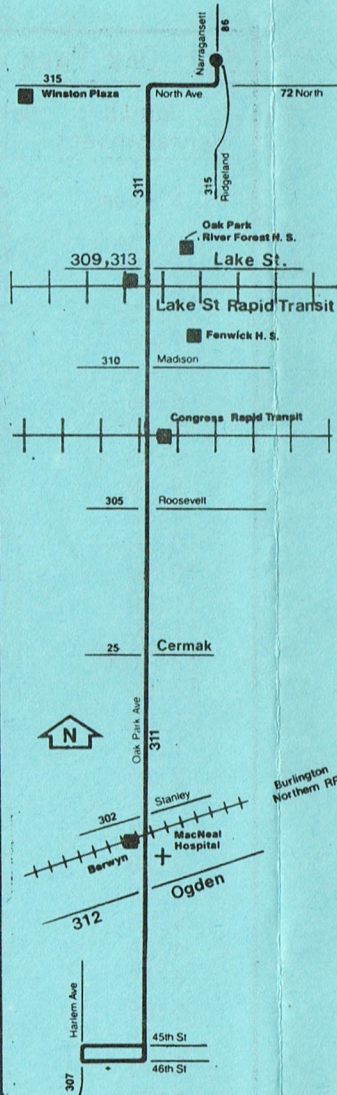

#311 OAK PARK SOUTHBOUND SATURDAY					
North Narragansett	Oak Park Lake	Oak Park Roosevelt	Oak Park Cermak	Oak Park Stanley	45 Harlem
-	6:38am	6:45am	6:50am	6:55am	7:00am
7:00am	7:08	7:15	7:20	7:25	7:35
7:45	7:53	8:00	8:05	8:10	8:20
8:30	8:38	8:45	8:50	8:55	9:05
9:15	9:23	9:30	9:35	9:40	9:50
9:50	9:58	10:05	10:10	10:15	10:25
10:20	10:28	10:35	10:40	10:45	10:55
10:50	10:58	11:05	11:10	11:15	11:25
11:20	11:28	11:35	11:40	11:45	11:55
11:50	11:58	12:05pm	12:10pm	12:15pm	12:25pm
12:20pm	12:28pm	12:35	12:40	12:45	12:55
12:50	12:58	1:05	1:10	1:15	1:25
1:20	1:28	1:35	1:40	1:45	1:55
1:50	1:58	2:05	2:10	2:15	2:25
2:20	2:28	2:35	2:40	2:45	2:55
2:50	2:58	3:05	3:10	3:15	3:25
3:20	3:28	3:35	3:40	3:45	3:55
3:50	3:58	4:05	4:10	4:15	4:25
4:20	4:28	4:35	4:40	4:45	4:55
4:50	4:58	5:05	5:10	5:15	5:25
5:20	5:28	5:35	5:40	5:45	5:55
6:10	6:18	6:25	6:30	6:35	6:45

#311 OAK PARK SOUTHBOUND SUNDAY					
North Narragansett	Oak Park Lake	Oak Park Roosevelt	Oak Park Cermak	Oak Park Stanley	45 Harlem
-	10:02am	10:09am	10:13am	10:17am	10:25am
11:00am	11:07	11:14	11:18	11:22	11:30
12:00pm	12:07pm	12:14pm	12:18pm	12:22pm	12:30pm
1:30	1:38	1:45	1:50	1:55	2:05
3:00	3:08	3:15	3:20	3:25	3:35
4:00	4:08	4:15	4:20	4:25	4:35
5:00	5:08	5:15	5:20	5:25	5:35

RTA Travel Information is a 24 hour facility. For better service, call during the off-peak hours.

In Chicago; 836-7000
In the suburbs toll-free; 800-972-7000

RTA Travel Information Center is closed on major holidays. Please call a day or two ahead for holiday travel information.

311

Revised Service
May 16, 1982