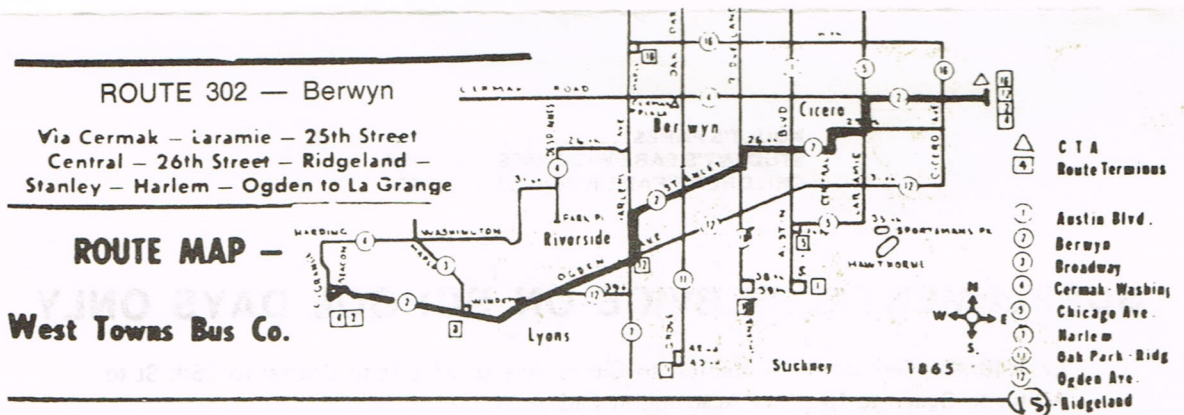

SERVICE SHOWN IN THIS TIMETABLE
 IS SUBSIDIZED BY THE
 REGIONAL TRANSPORTATION AUTHORITY.

Route No. 302

ROUTE NO.302 — WEEKDAY SCHEDULE

EASTBOUND						WESTBOUND					
La Grange	Hrlm Ogden	Stan O.P.	26th Ridge	Cerm. Larm.	Cerm. Kent	Cerm. Kent	Cerm. Larm.	26th Ridge	Stan O.P.	Hrlm Ogden	La Grange
AM	AM	AM	AM	AM	AM	AM	AM	AM	AM	AM	AM
5:20	5:32	5:37	5:41	5:50	5:54	4:59	5:03	5:08	5:20
5:40	5:52	5:57	6:01	6:10	6:14	5:19	5:23	5:28	5:40
6:00	6:12	6:17	6:21	6:30	6:34	5:39	5:43	5:48	6:00
6:20	6:32	6:37	6:42	6:51	6:54	5:59	6:03	6:08	6:20
6:40	6:52	6:57	7:02	7:11	7:14	6:00	6:04	6:13	6:17	6:22	6:34
7:00	7:12	7:17	7:22	7:31	7:34	6:20	6:24	6:33	6:37	6:42	6:54
7:20	7:32	7:37	7:42	7:51	7:54	6:40	6:44	6:53	6:57	7:02	7:14
7:40	7:52	7:57	8:02	8:11	8:14	7:03	7:04	7:13	7:17	7:22	7:34
8:00	8:12	8:17	8:22	8:31	8:34	7:20	7:24	7:33	7:37	7:42	7:54
8:20	8:32	8:37	8:42	8:51	8:54	7:40	7:44	7:53	7:57	8:02	8:14
8:40	8:52	8:57	9:01	9:10	9:14	8:00	8:04	8:13	8:17	8:22	8:34
9:40	9:52	9:57	10:01	10:10	10:14	9:00	9:04	9:13	9:17	9:22	9:34
10:40	10:52	10:57	11:01	11:10	11:14	10:00	10:04	10:13	10:17	10:22	10:34
11:20	11:32	11:37	11:42	11:50	11:54	10:40	10:44	10:53	10:57	11:02	11:14
PM	PM	PM	PM	PM	PM	11:20	11:24	11:33	11:37	11:42	11:54
12:00	12:12	12:17	12:22	12:30	12:34	PM	PM	PM	PM	PM	PM
12:40	12:52	12:57	1:01	1:10	1:14	12:00	12:04	12:13	12:17	12:22	12:34
1:20	1:32	1:37	1:42	1:50	1:54	12:40	12:44	12:53	12:57	1:02	1:14
2:00	2:12	2:17	2:22	2:30	2:34	1:20	1:24	1:33	1:37	1:42	1:54
2:40	2:52	2:57	3:01	3:10	3:14	2:00	2:04	2:13	2:17	2:22	2:34
3:20	3:32	3:37	3:42	3:51	3:54	2:40	2:44	2:53	2:57	3:02	3:14
3:50	4:02	4:07	4:12	4:21	4:24	3:10	3:16	3:25	3:30	3:35	3:47
4:20	4:32	4:37	4:42	4:51	4:54	3:40	3:46	3:55	4:00	4:05	4:17
5:00	5:12	5:17	5:22	5:31	5:34	4:20	4:24	4:33	4:37	4:42	4:54
5:20	5:32	5:37	5:42	5:51	5:54	4:40	4:44	4:53	5:00	5:05	5:17
5:34	5:46	5:50	5:55	5:00	5:04	5:13	5:17	5:22	5:34
6:09	6:21	6:26	6:31	6:40	6:44	5:35	5:39	5:48	5:52	5:57	6:09
6:34	6:46	6:50	6:56	7:05	7:09	6:00	6:04	6:13	6:17	6:22	6:34