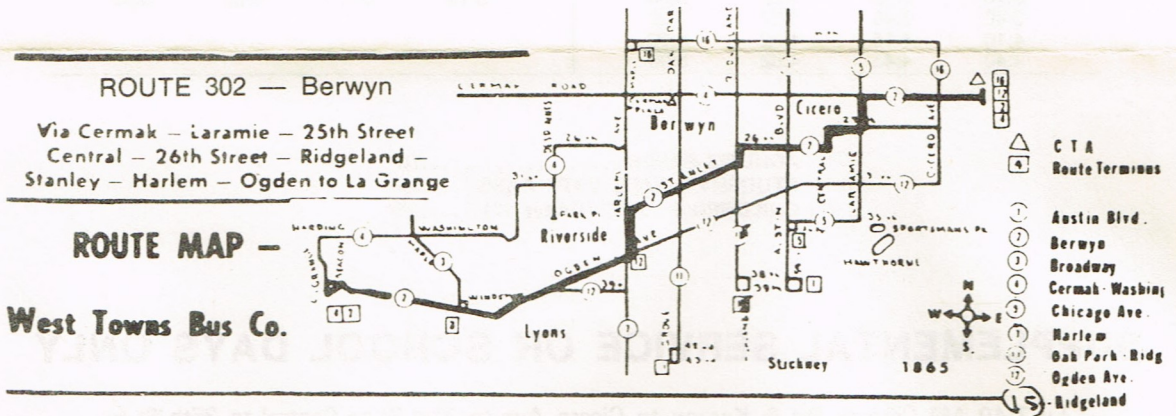

EASTBOUND						WESTBOUND					
La Grange	Hrlm Ogden	Stan O.P.	26th Ridge	Cerm. Larm.	Cerm. Kent	Cerm. Kent	Cerm. Larm.	26th Ridge	Stan O.P.	Hrlm Ogden	La Grange
AM	AM	AM	AM	AM	AM	AM	AM	AM	AM	AM	AM
5:20	5:32	5:37	5:41	5:50	5:54	.....	.....	4:59	5:03	5:08	5:20
5:40	5:52	5:57	6:01	6:10	6:14	.....	.....	5:19	5:23	5:28	5:40
6:00	6:12	6:17	6:21	6:30	6:34	.....	.....	5:39	5:43	5:48	6:00
6:20	6:32	6:37	6:42	6:51	6:54	.....	.....	5:59	6:03	6:08	6:20
6:40	6:52	6:57	7:02	7:11	7:14	6:00	6:04	6:13	6:17	6:22	6:34
7:00	7:12	7:17	7:22	7:31	7:34	6:20	6:24	6:33	6:37	6:42	6:54
7:20	7:32	7:37	7:42	7:51	7:54	6:40	6:44	6:53	6:57	7:02	7:14
7:40	7:52	7:57	8:02	8:11	8:14	7:03	7:04	7:13	7:17	7:22	7:34
8:00	8:12	8:17	8:22	8:31	8:34	7:20	7:24	7:33	7:37	7:42	7:54
8:20	8:32	8:37	8:42	8:51	8:54	7:40	7:44	7:53	7:57	8:02	8:14
8:40	8:52	8:57	9:01	9:10	9:14	8:00	8:04	8:13	8:17	8:22	8:34
9:40	9:52	9:57	10:01	10:10	10:14	9:00	9:04	9:13	9:17	9:22	9:34
10:40	10:52	10:57	11:01	11:10	11:14	10:00	10:04	10:13	10:17	10:22	10:34
11:20	11:32	11:37	11:42	11:50	11:54	10:40	10:44	10:53	10:57	11:02	11:14
PM	PM	PM	PM	PM	PM	11:20	11:24	11:33	11:37	11:42	11:54
12:00	12:12	12:17	12:22	12:30	12:34	PM	PM	PM	PM	PM	PM
12:40	12:52	12:57	1:01	1:10	1:14	12:00	12:04	12:13	12:17	12:22	12:34
1:20	1:32	1:37	1:42	1:50	1:54	12:40	12:44	12:53	12:57	1:02	1:14
2:00	2:12	2:17	2:22	2:30	2:34	1:20	1:24	1:33	1:37	1:42	1:54
2:40	2:52	2:57	3:01	3:10	3:14	2:00	2:04	2:13	2:17	2:22	2:34
3:20	3:32	3:37	3:42	3:51	3:54	2:40	2:44	2:53	2:57	3:02	3:14
3:50	4:02	4:07	4:12	4:21	4:24	3:10	3:16	3:25	3:30	3:35	3:47
4:20	4:32	4:37	4:42	4:51	4:54	3:40	3:46	3:55	4:00	4:05	4:17
5:00	5:12	5:17	5:22	5:31	5:34	4:20	4:24	4:33	4:37	4:42	4:54
5:20	5:32	5:37	5:42	5:51	5:54	4:40	4:44	4:53	5:00	5:05	5:17
5:34	5:46	5:50	5:55	6:04	6:07	5:00	5:04	5:13	5:17	5:22	5:34
6:09	6:21	6:26	6:31	6:40	6:44	5:35	5:39	5:48	5:52	5:57	6:09
6:34	6:46	6:50	6:56	7:05	7:09	6:00	6:04	6:13	6:17	6:22	6:34
7:04	7:16	7:21	7:26	.....	.....	6:30	6:34	6:43	6:47	6:52	7:04

NO SUNDAY OR HOLIDAY OPERATION

NEW EXACT FARE SYSTEM
DRIVER HAS NO CHANGE

VISIT BROOKFIELD ZOO — OPEN EVERYDAY OF THE YEAR
DIRECT BUS TO ZOO. CERMAK ROUTE NO. 4 BUS, TO GOLF ROAD.

BUS CARD ADVERTISING FOR INFORMATION TELEPHONE 383-3073	LOST & FOUND PHONE 383-3073
FOR MORE EFFICIENT SERVICE & SAFETY 1) Signal approaching bus to stop. 2) Have correct fare ready. 3) Be seated as soon as possible. 4) Relax and enjoy the ride. 5) When leaving, never cross the street without looking both ways.	ATHLETIC EVENTS... PICNICS... CHURCHES...SCHOOLS...INDUSTRIAL GROUPS FOR CHARTER INFORMATION TELEPHONE 383-3073.