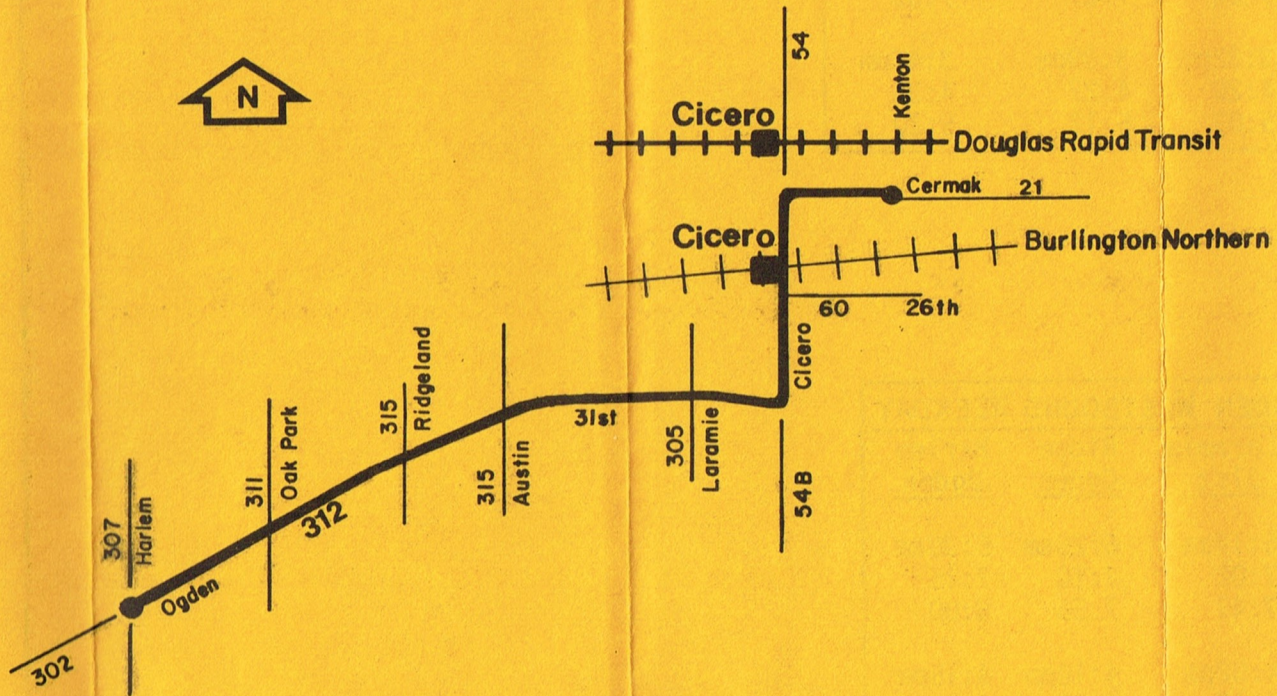

## Resumed Service

January 25, 1982

Operated by  
 RTA / West Towns  
 For lost and found information call: 383-3073