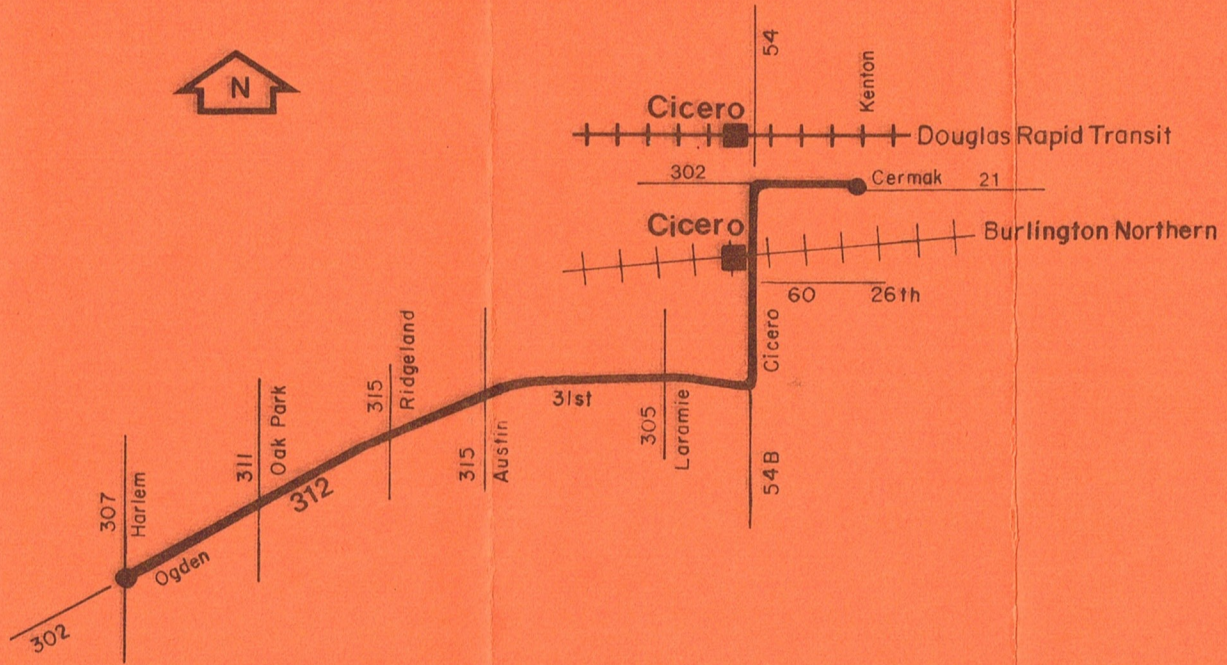

312

Revised Service
February 28, 1983

312 Ogden

**Operated by
RTA / West Towns
For lost and found information call: 383-3073**