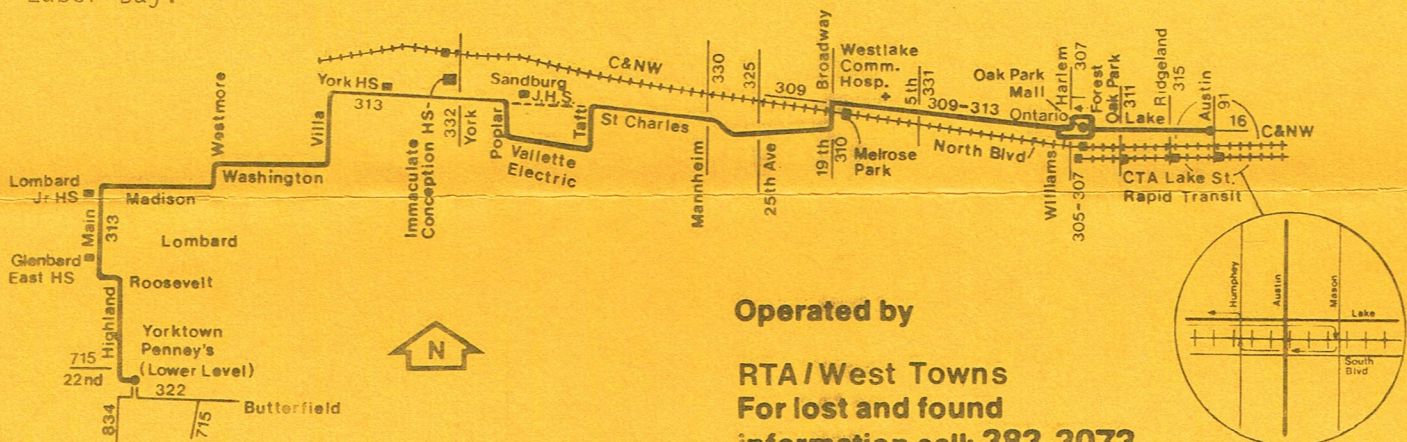

No service on New Year's Day, Thanksgiving and Christmas. Sunday service will operate on Memorial Day, 4th of July and Labor Day.

#313 ST. CHARLES EASTBOUND							
WEEKDAY							
Yorktown	Main Madison	Villa St Charles	Poplar Vallette	St Charles Mannheim	19 Lake	Lake Harlem	Lake Austin
-	-	-	6:06am	6:15am	6:23am	6:33am	6:40am
6:05am	6:17am	6:28am	6:36	6:45	6:53	7:03	7:10
-	-	-	7:06	7:15	7:23	7:33	7:40
7:05	7:17	7:28	7:36	7:45	7:53	8:03	8:10
-	-	-	8:06	8:15	8:23	8:33	8:40
8:15	8:27	8:38	8:46	8:55	9:03	9:13	9:20
9:15	9:27	9:38	9:46	9:55	10:03	10:13	10:20
10:15	10:27	10:38	10:46	10:55	11:03	11:13	11:20
11:15	11:27	11:38	11:46	11:55	12:03pm	12:13pm	12:20pm
12:15pm	12:27pm	12:38pm	12:46pm	12:55pm	1:03	1:13	1:20
1:15	1:27	1:38	1:46	1:55	2:03	2:13	2:20
2:15	2:27	2:38	2:46	2:55	3:03	3:13	3:20
3:10	3:22	3:33	3:41	3:50	3:58	4:08	4:15
-	-	-	4:15	C 4:20	4:28	4:38	4:45
4:10	4:22	4:33	4:41	C 4:50	4:58	5:08	5:15
-	-	-	5:15	C 5:20	5:28	5:38	5:45
5:10	5:22	5:33	5:41	5:50	5:58	6:08	6:15
6:10	6:22	6:33	6:41	6:50	6:58	7:08	7:15
7:10	7:22	7:33	7:41	7:50	7:58	8:08	8:15
8:10	8:22	8:33	8:41	8:50	8:58	9:08	9:15
9:10	9:22	9:33	9:41	9:50	9:58	10:08	10:15

SATURDAY EASTBOUND							
7:15am	7:27am	7:38am	7:46am	7:55am	8:03am	8:13am	8:20am
8:15	8:27	8:38	8:46	8:55	9:03	9:13	9:20
9:15	9:27	9:38	9:46	9:55	10:03	10:13	10:20
10:15	10:27	10:38	10:46	10:55	11:03	11:13	11:20
11:15	11:27	11:38	11:46	11:55	12:03pm	12:13pm	12:20pm
12:15pm	12:27pm	12:38pm	12:46pm	12:55pm	1:03	1:13	1:20
1:15	1:27	1:38	1:46	1:55	2:03	2:13	2:20
2:15	2:27	2:38	2:46	2:55	3:03	3:13	3:20
3:15	3:27	3:38	3:46	3:55	4:03	4:13	4:20
4:15	4:27	4:38	4:46	4:55	5:03	5:13	5:20
5:15	5:27	5:38	5:46	5:55	6:03	6:13	6:20
6:05	6:17	6:28	6:36	6:45	6:53	7:03	7:10

C - Via St. Charles between Poplar and Taft.

Operated by  
**RTA/West Towns**  
 For lost and found  
 information call: **383-3073**