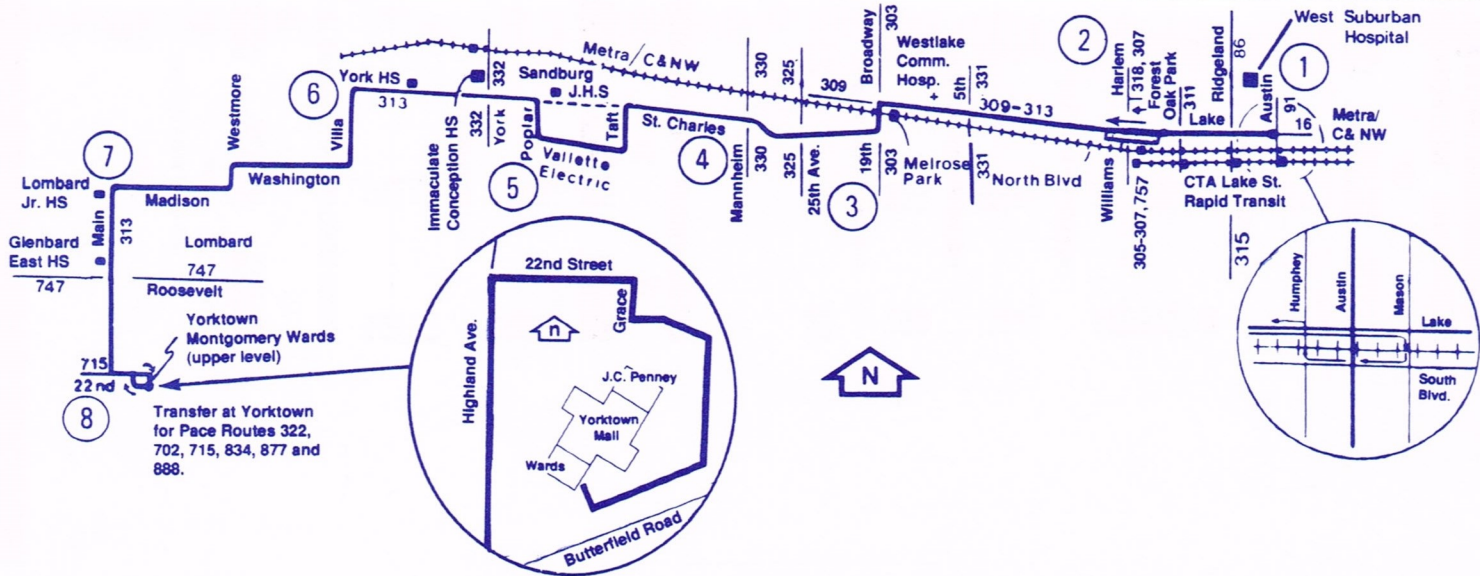

Transfer at Yorktown for Pace Routes 322, 702, 715, 834, 877 and 888.